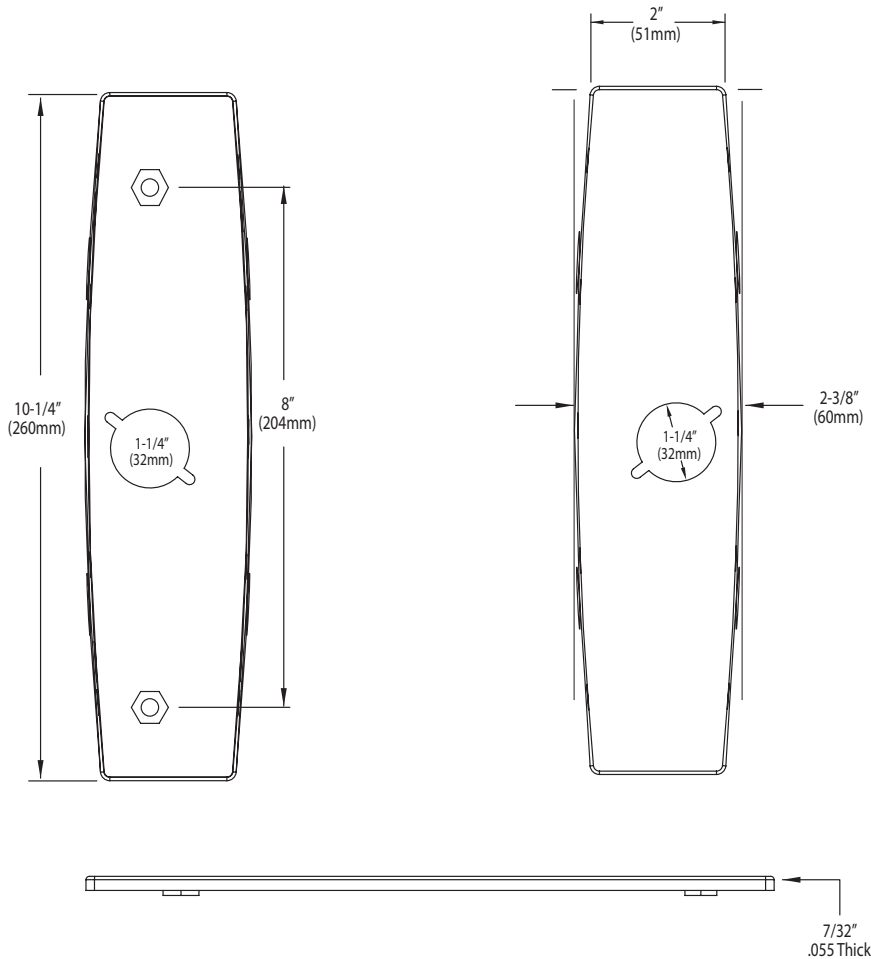

**DESCRIPTION**

- Chrome plated brass construction
- Rubber under gasket
- Brass mounting hardware
- For models: 8305, 8306, 8307, 8308

**8" Deck Plate & Gasket**

**Model: 104448**

**CRITICAL DIMENSIONS**

(DO NOT SCALE)