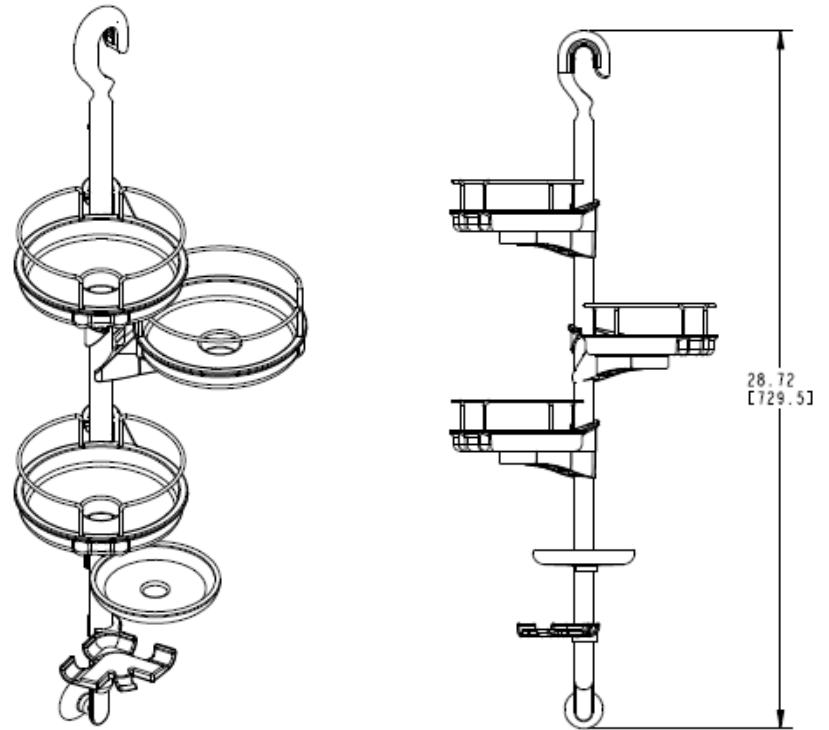

Technical Specification

Adjustable Shower Caddy

DN1481

Stock Numbers:

- DN1481 – Adjustable Shower Caddy

Dimensions:

Materials:

Adjustable Shower Caddy is constructed with ABS plastic, aluminum and stainless steel.

Stock Number: _____ **Adjustable Shower Caddy By Creative Specialties**

25300 AL MOEN DRIVE • NORTH OLMS TED, OH 44070
CORPORATE HEADQUARTERS: (800) 321-8809 • FAX: (800) 848-6636
INTERNATIONAL: (440) 962-2000 • FAX: (440) 962-2726
CUSTOMER SERVICE (USA): 800-882-0116 • FAX: (888) 379-2720
WWW.CSI.MOEN.COM