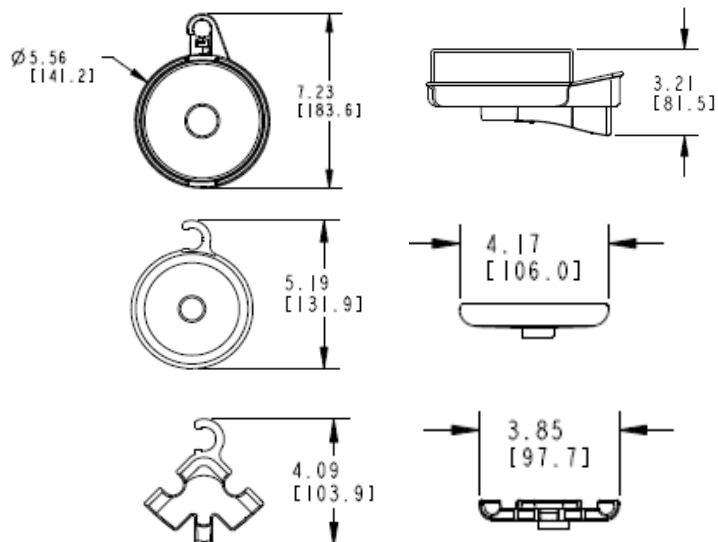

Technical Specification

Adjustable Shower Caddy

DN1481

Stock Numbers:

- DN1481 – Adjustable Shower Caddy

Dimensions:

Materials:

Adjustable Shower Caddy is constructed with ABS plastic, aluminum and stainless steel.

Stock Number: _____ **Adjustable Shower Caddy By Creative Specialties**

25300 AL MOEN DRIVE • NORTH OLMS TED, OH 44070
CORPORATE HEADQUARTERS: (800) 321-8809 • FAX: (800) 848-6636
INTERNATIONAL: (440) 962-2000 • FAX: (440) 962-2726
CUSTOMER SERVICE (USA): 800-882-0116 • FAX: (888) 379-2720
WWW.CSI.MOEN.COM