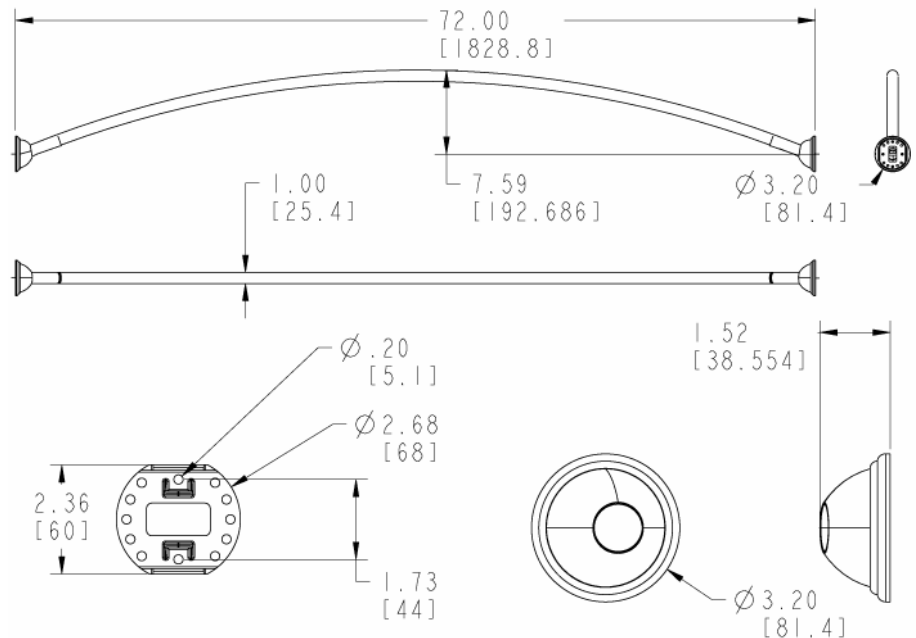

## 6' Fixed-Length Curved Shower Rod

### Stock Numbers:

- q **CSR2166BN** – 6' Fixed-Length Curved Shower Rod  
Brushed Nickel Finish
- q **CSR2166CH** – 6' Fixed-Length Curved Shower Rod  
Chrome Finish

### Dimensions:

### Materials:

**Curved Shower Rod** is made of .028 (22 gauge) seamless type 304 stainless steel. **Decorative Covers** are stamped from .020 type 304 stainless steel. **Pivoting Mounting Post** is made from powder-coated zinc. The **screw** in the pivoting post assembly is made from stainless steel. **Rod connector** is made from Polyethylene. **Decorative Cover Insert Rings** are made from POM.