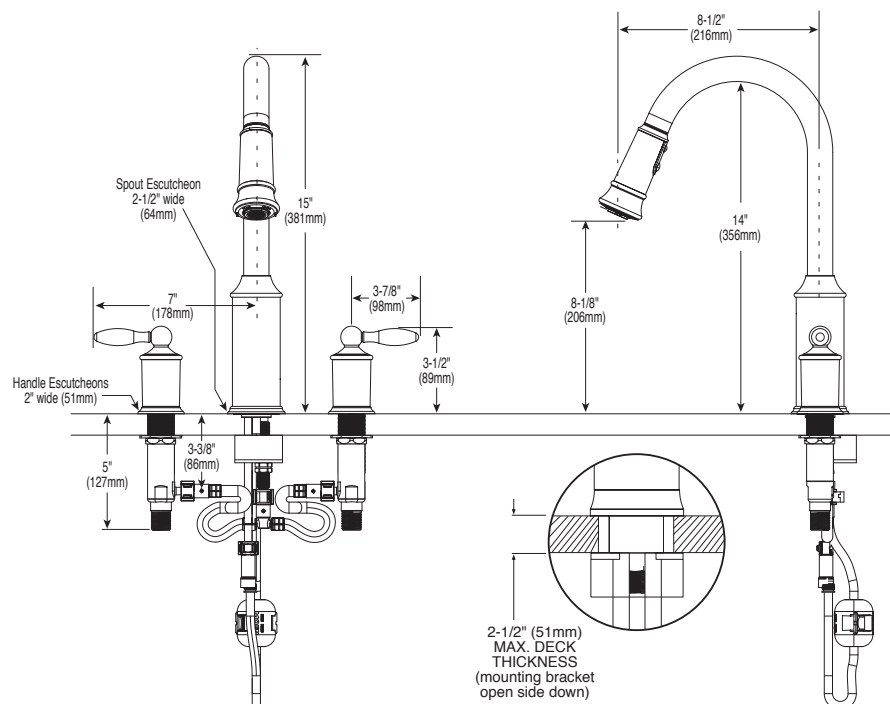

## FAUCET DESCRIPTION

- High arc spout provides the height and reach to fill or clean large pots while the pulldown feature provides the infinite maneuverability for cleaning or rinsing
- Hydrolock™ quick connect installation
- Metal construction with 4 finishes
- Includes 59" hose
- 1/2" IPS connections will accept standard ball nose connection for 3/8" tubing

### Aberdeen™ Two Handle High Arc Pull Down Kitchen Faucet

Models: 7592C, 7592CP, 7592CPR, 7592SL

**NOTE: See reverse side  
for illustrated parts**

**NOTE: DESIGNED TO INSTALL  
THRU 3 HOLES 1-1/4" (32mm) MIN. DIA.**

## CRITICAL DIMENSIONS

(DO NOT SCALE)