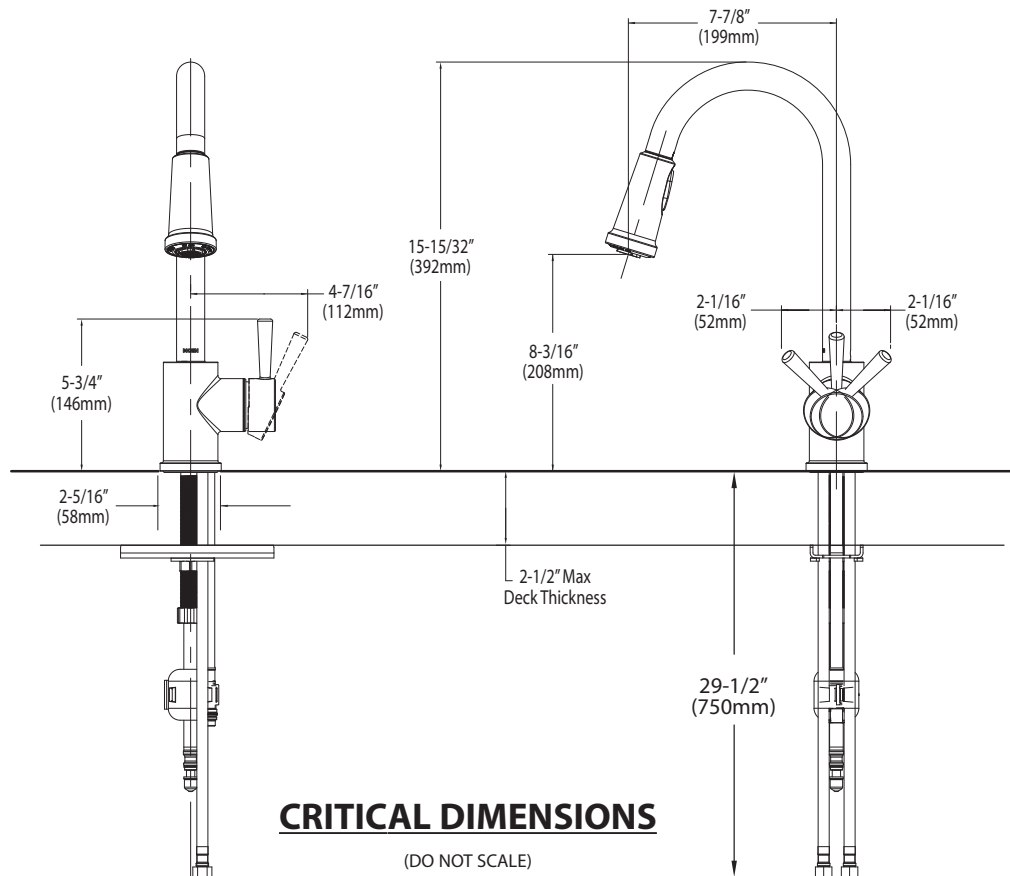

Specifications

Buy it for looks. Buy it for life.®

There is more than 1 version of this model.
Page down to identify the version you have.

FAUCET DESCRIPTION

- Metal construction with various finishes identified by suffix
- Hydrolock® quick connect installation
- Pullout spray with 68" braided hose
- Flexible supply lines with 3/8" compression fittings
- High arc spout provides height and reach to fill or clean large pots while pull out wand provides the maneuverability for cleaning or rinsing
- 360° rotating spout provides ability to install handle on either side

- Metal construction with various finishes identified by suffix
- Hydrolock® quick connect installation
- Pullout spray with 68" braided hose
- Flexible supply lines with 3/8" compression fittings
- High arc spout provides height and reach to fill or clean large pots while pull out wand provides the maneuverability for cleaning or rinsing
- 360° rotating spout provides ability to install handle on either side

FLOW

- Flow is limited to 2.2. gpm (8.3 L/min) at 60 psi

CARTRIDGE

- Ceramic cartridge design
- Non-metallic, non-ferrous and ceramic materials

STANDARDS

- Third party certified to ASME A112.18.1/CSA B125.1, NSF 61/9 and all applicable requirements referenced therein
- Complies with California Proposition 65 and with the Federal Safe Drinking Water Act
- The backflow protection system in the device consists of two independently operating check valves, a primary and a secondary which prevent backflow
- ADA  for lever handle

Models: 7175 series

NOTE: THIS FAUCET IS DESIGNED TO BE INSTALLED THRU 1 HOLE, 1-1/2" (38mm) MIN. DIA.

TO ORDER PARTS CALL: 1-800-BUY-MOEN
www.moen.com