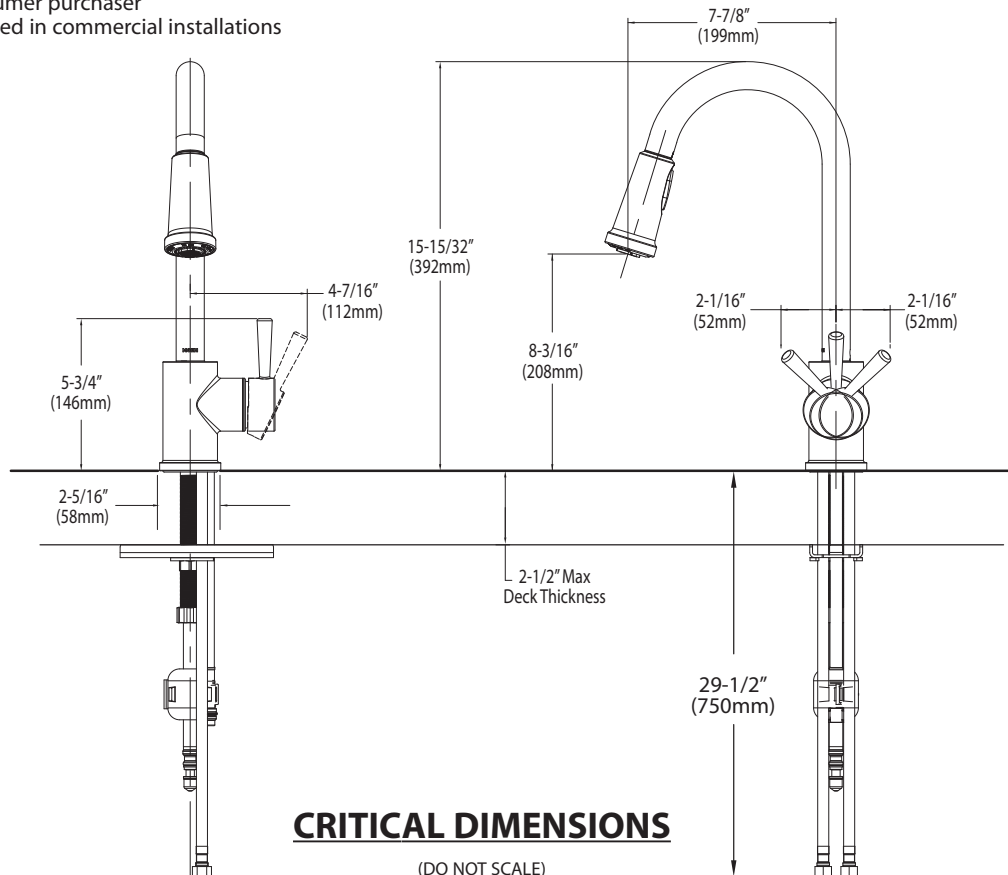

Specifications

Buy it for looks. Buy it for life.®

There is more than 1 version of this model.
Page down to identify the version you have.

FAUCET DESCRIPTION

- Metal construction with various finishes identified by suffix
- Hydrolock® quick connect installation
- Pullout spray with 68" braided hose
- Flexible supply lines with 3/8" compression fittings
- High arc spout provides height and reach to fill or clean large pots while pull out wand provides the maneuverability for cleaning or rinsing
- 360° rotating spout provides ability to install handle on either side

OPERATION

- Lever style handle
- Temperature controlled by 100° arc of handle travel
- Operates with less than 5 lbs. of force
- Operates in stream or spray mode in the pullout or retracted position
- When filling a vessel outside the sink, the pause feature conveniently stops the flow of water as the wand passes over the counter top

Models: CA7175 series

NOTE: THIS FAUCET IS DESIGNED TO BE INSTALLED THRU 1 HOLE, 1-1/2" (38mm) MIN. DIA. (OPTIONAL 3-HOLE ESCUTCHEON 141002 AVAILABLE)

Buy it for looks. Buy it for life.®

Specifications

FAUCET DESCRIPTION

- Metal construction with various finishes identified by suffix
- Hydrolock® quick connect installation
- Pullout spray with 68" braided hose
- Flexible supply lines with 3/8" compression fittings
- High arc spout provides height and reach to fill or clean large pots while pull out wand provides the maneuverability for cleaning or rinsing
- 360° rotating spout provides ability to install handle on either side