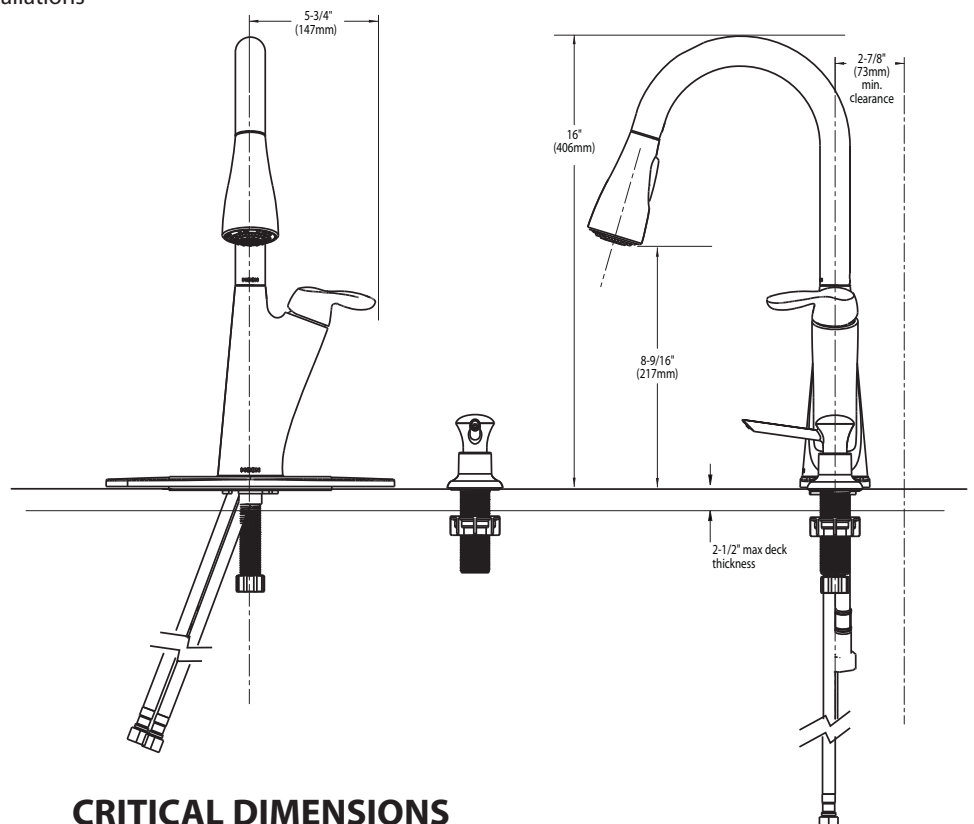

Buy it for looks. Buy it for life.®

Specifications

DESCRIPTION

- Metal construction with various finishes identified by suffix
- Quick connect installation
- Pulldown spray with 68" braided hose
- 3/8" compression connections will accept standard ball nose connection for 3/8" tubing
- High arc spout provides height and reach to fill or clean large pots while the pulldown wand provides the maneuverability for cleaning or rinsing

- 1255™ Duralast™ cartridge for Single-Handle Faucets
- Engineered polymers, non-ferrous and stainless steel materials

STANDARDS

- Designed and manufactured to comply with the requirements of: ASME A112.18.1/CSA B-125.1, NSF 61 Section 9, California Proposition 65
- Contains no more than 0.25% weighted average lead content
- Complies with California Proposition 65 and with the Federal Safe Drinking Water Act

- **ADA**  for lever handle
- The backflow protection system in this device consists of two independently operating check valves, a primary and a secondary which prevent backflow

WARRANTY

- Lifetime limited warranty against leaks, drips and finish defects to the original consumer purchaser
- 5 year warranty if used in commercial installations

Single Handle High Arc Pull Out Kitchen Faucet

Models: 87499 series

NOTE: THIS FAUCET IS DESIGNED TO BE INSTALLED THRU 1, 2, 3 AND 4 HOLE, 1-1/2" (38mm) MIN. DIA. (1 HOLE FOR SOAP DISPENSER)

CRITICAL DIMENSIONS