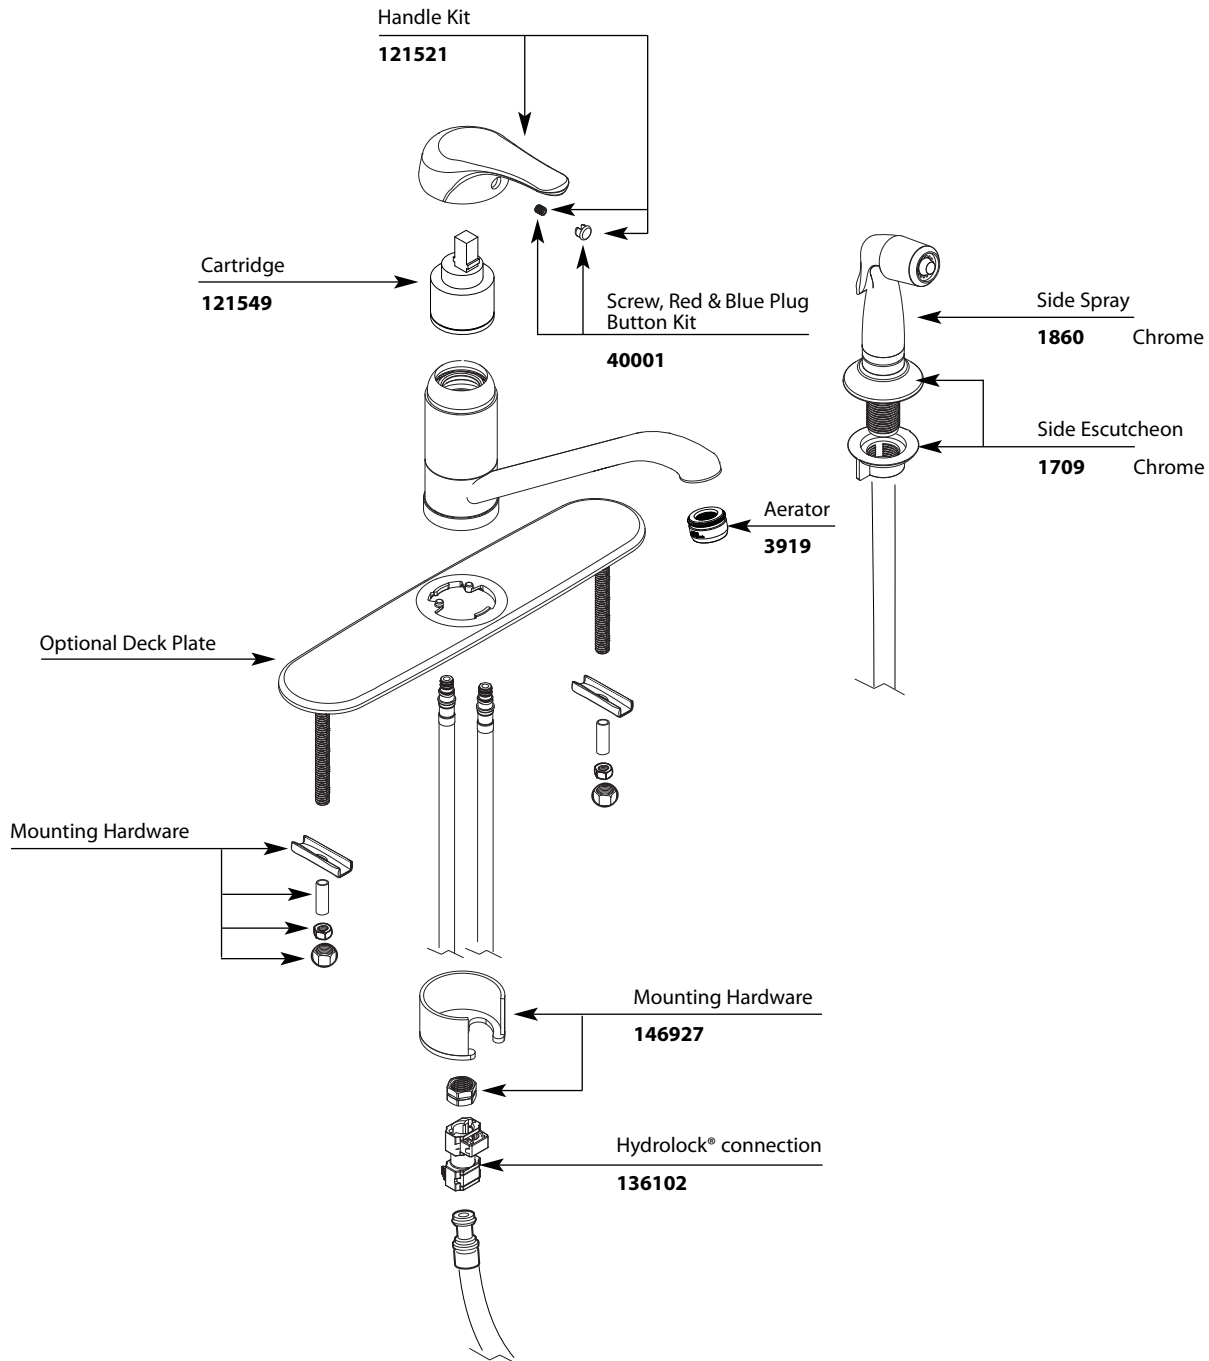

■ **Order by Part Number**

*There is more than 1 version of this model.
Page down to identify the version you have.*

For models after January 2013.

Single-Handle Kitchen Faucet		
MODEL	SPOUT	FINISH
8701	9"	Chrome w/o spray
8711	12"	Chrome w/o spray
8707	9"	Chrome w/spray
8717	12"	Chrome w/spray

■ Order by Part Number

*There is more than 1 version of this model.
Page down to identify the version you have.*

For models prior to January 2013.

Illustrated Parts

Single-Handle Kitchen Faucet

<u>MODEL</u>	<u>HANDLE</u>	<u>FINISH</u>
8707	Lever	Chrome
8701	Lever	Chrome, less spray

■ Order by Part Number

Illustrated Parts

Single-Handle Kitchen Faucet

<u>MODEL</u>	<u>HANDLE</u>	<u>FINISH</u>
8701	Lever	Chrome