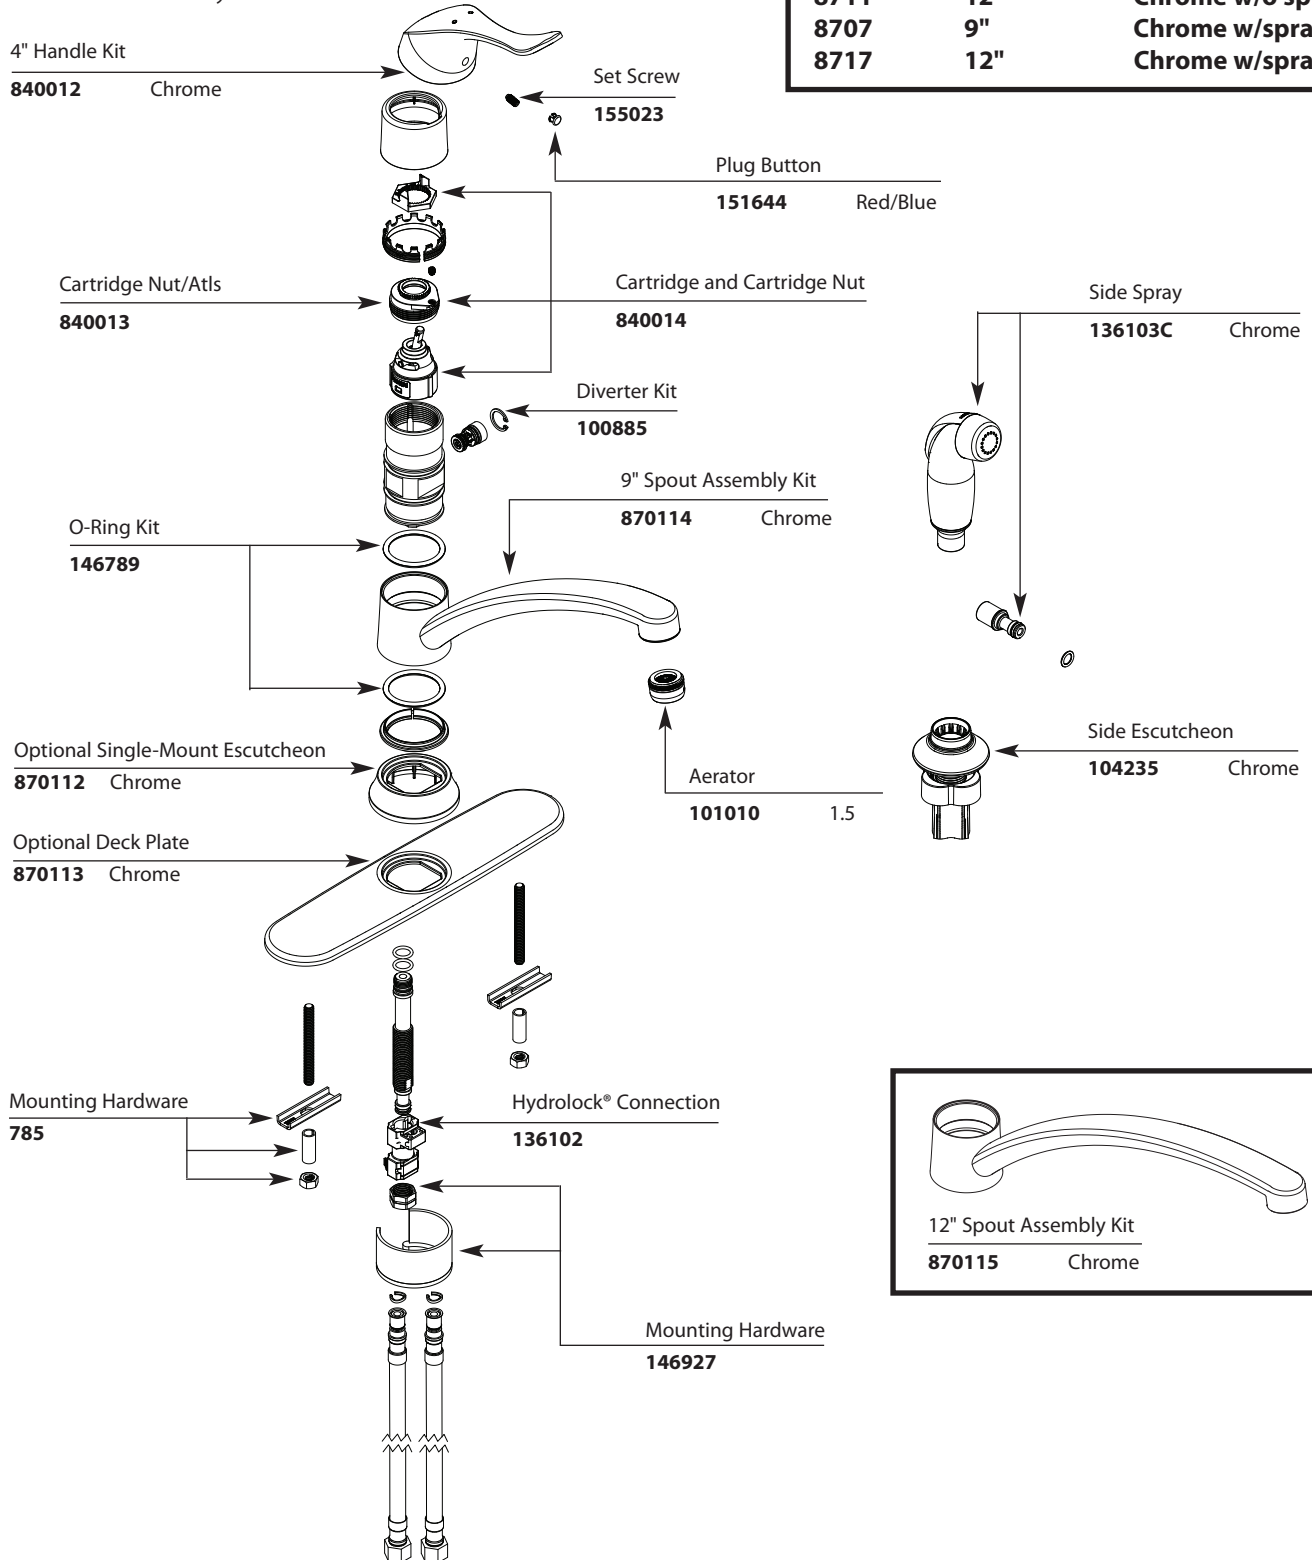

■ **Order by Part Number**

*There is more than 1 version of this model.
Page down to identify the version you have.*

For models after January 2013.

Single-Handle Kitchen Faucet		
MODEL	SPOUT	FINISH
8701	9"	Chrome w/o spray
8711	12"	Chrome w/o spray
8707	9"	Chrome w/spray
8717	12"	Chrome w/spray

■ Order by Part Number

*There is more than 1 version of this model.
Page down to identify the version you have.*

For models prior to January 2013.

Illustrated Parts

Single-Handle Kitchen Faucet

<u>MODEL</u>	<u>HANDLE</u>	<u>FINISH</u>
8707	Lever	Chrome
8701	Lever	Chrome, less spray

■ Order by Part Number

Illustrated Parts

Single-Handle Kitchen Faucet

<u>MODEL</u>	<u>HANDLE</u>	<u>FINISH</u>
8701	Lever	Chrome