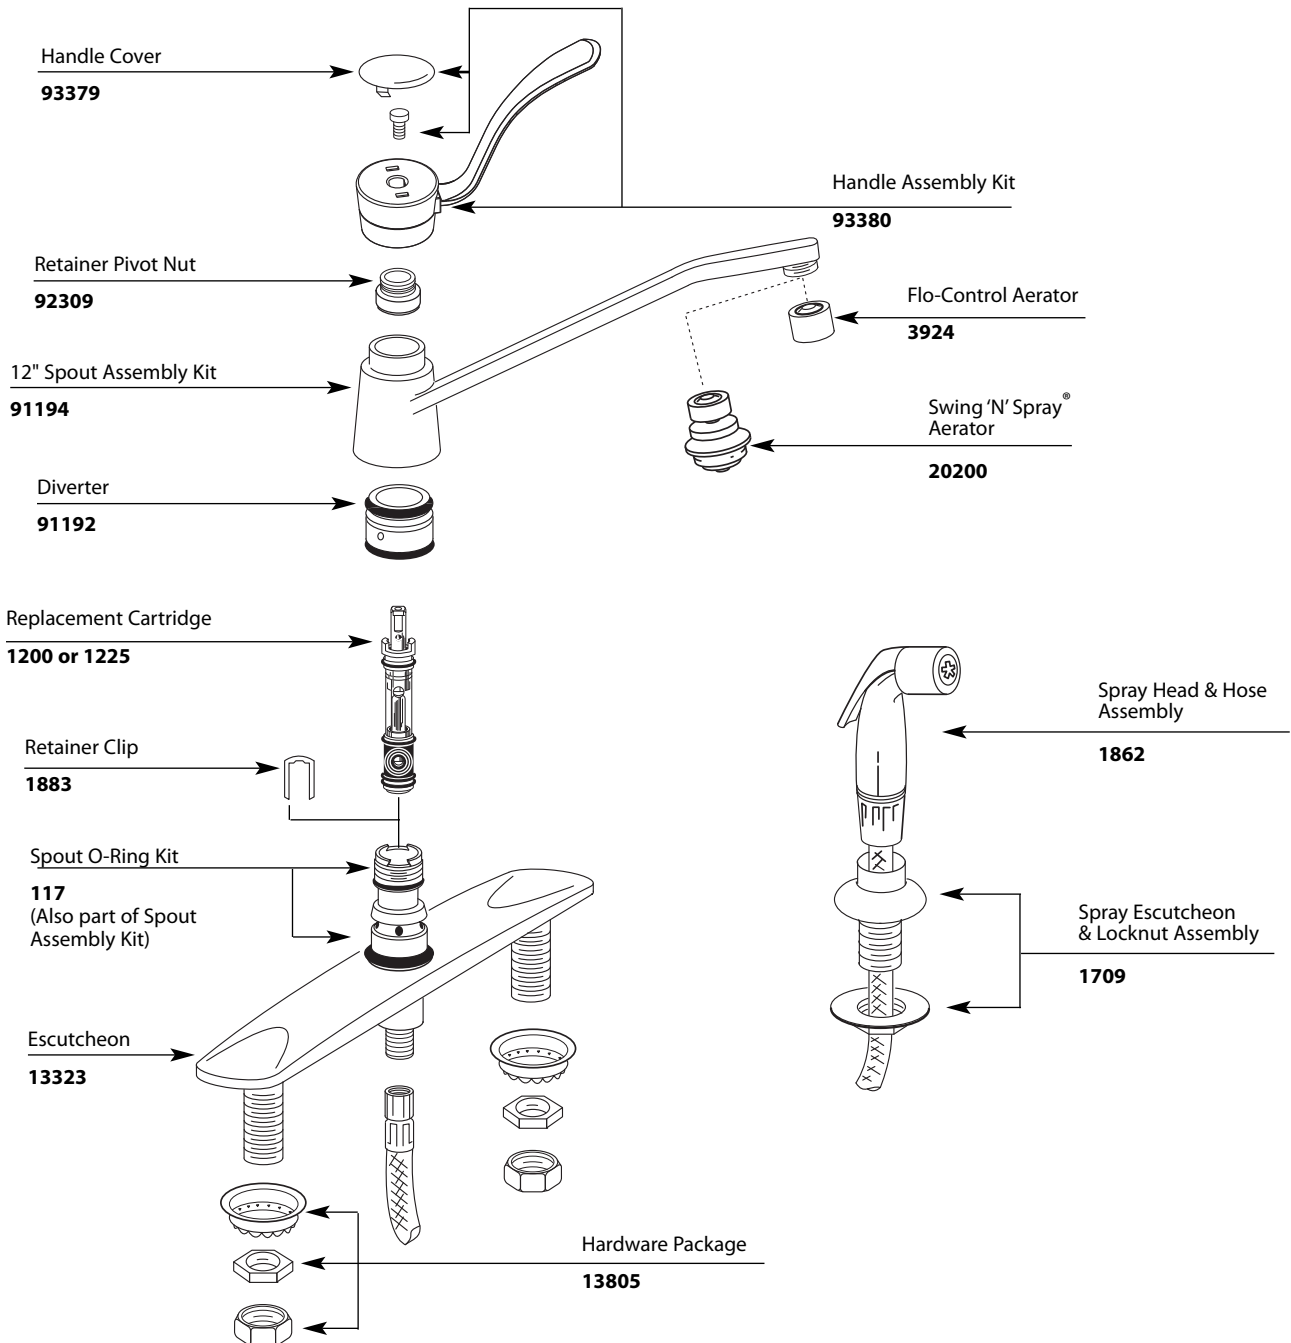

# Illustrated Parts

## Single-Handle Kitchen Faucet w/Hose & Spray

MODEL	HANDLE	FINISH
8720	Lever	Chrome

TO ORDER PARTS CALL: 1-800-BUY-MOEN  
www.moen.com

Buy it for looks. Buy it for life.®

Order by Part Number

## Single-Handle Kitchen Faucet w/Hose & Spray

<u>MODEL</u>	<u>HANDLE</u>	<u>FINISH</u>
8722	Lever	Chrome

TO ORDER PARTS CALL: 1-800-BUY-MOEN  
www.moen.com