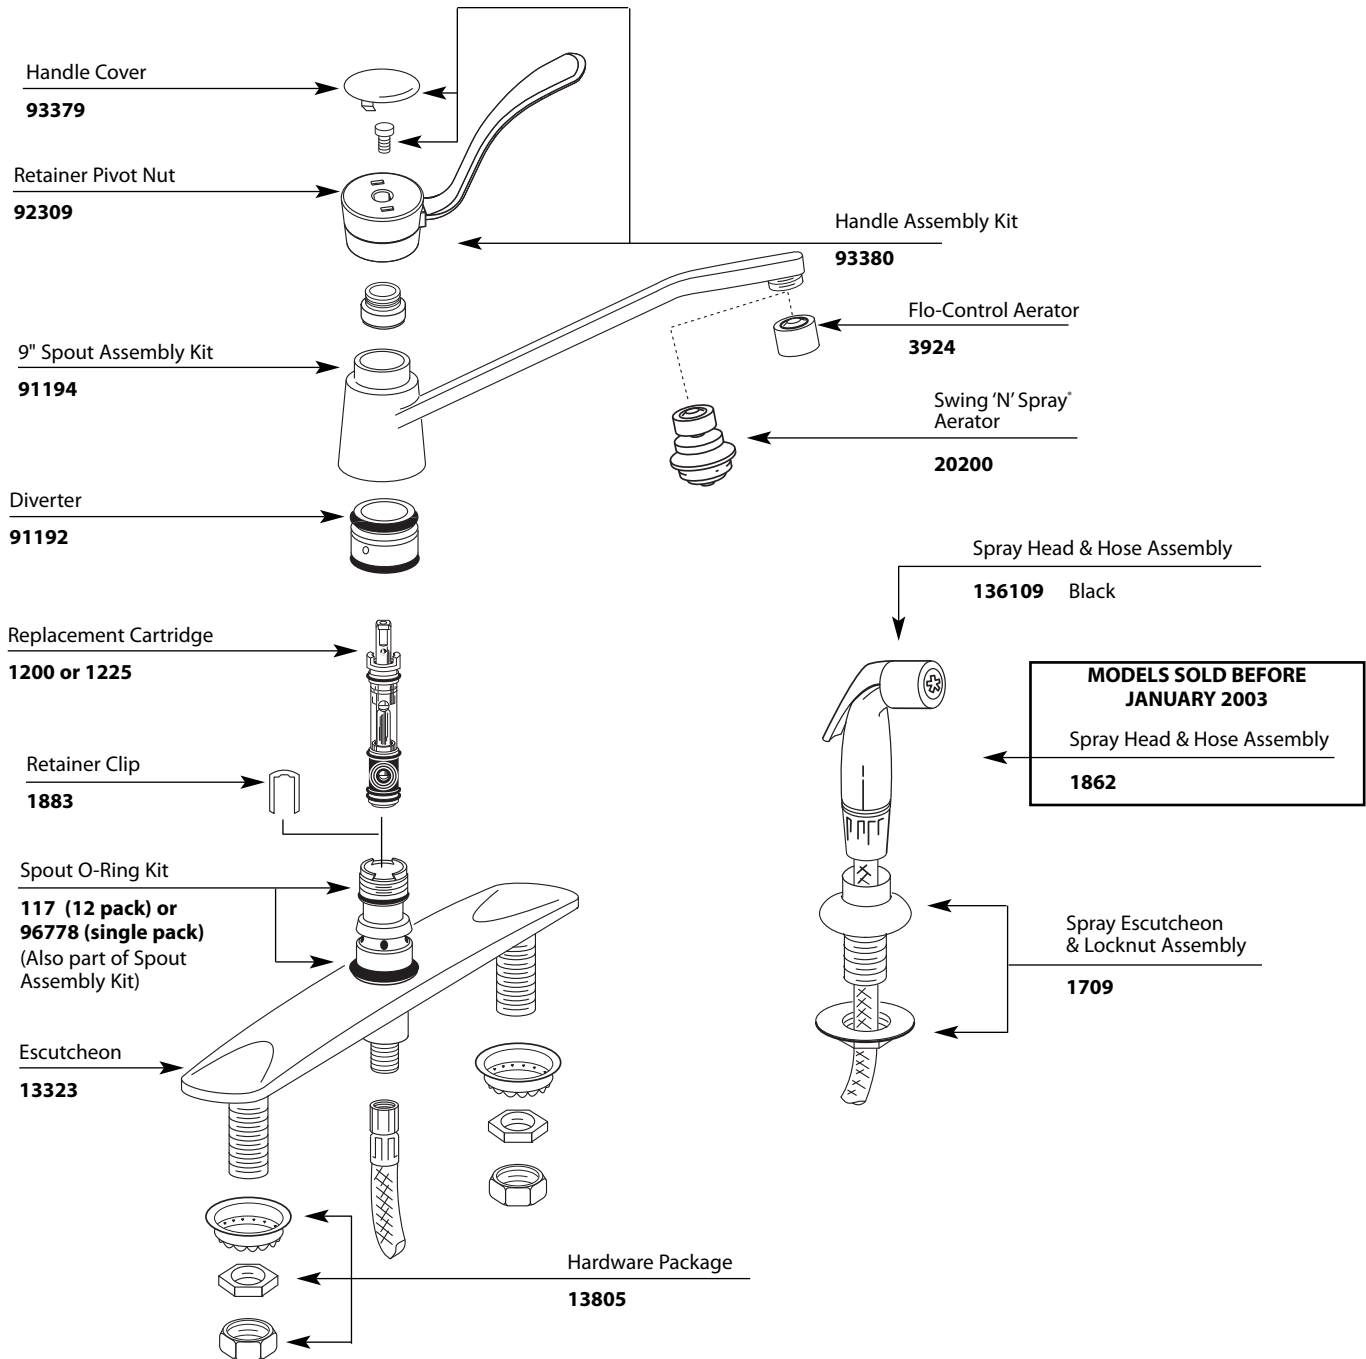

# Illustrated Parts

## Single-Handle Kitchen Faucet w/Hose & Spray

MODEL	HANDLE	FINISH
8720	Lever	Chrome

TO ORDER PARTS CALL: 1-800-BUY-MOEN  
www.moen.com

Buy it for looks. Buy it for life.®

Order by Part Number

## Single-Handle Kitchen Faucet w/Hose & Spray

<u>MODEL</u>	<u>HANDLE</u>	<u>FINISH</u>
8722	Lever	Chrome

TO ORDER PARTS CALL: 1-800-BUY-MOEN  
www.moen.com