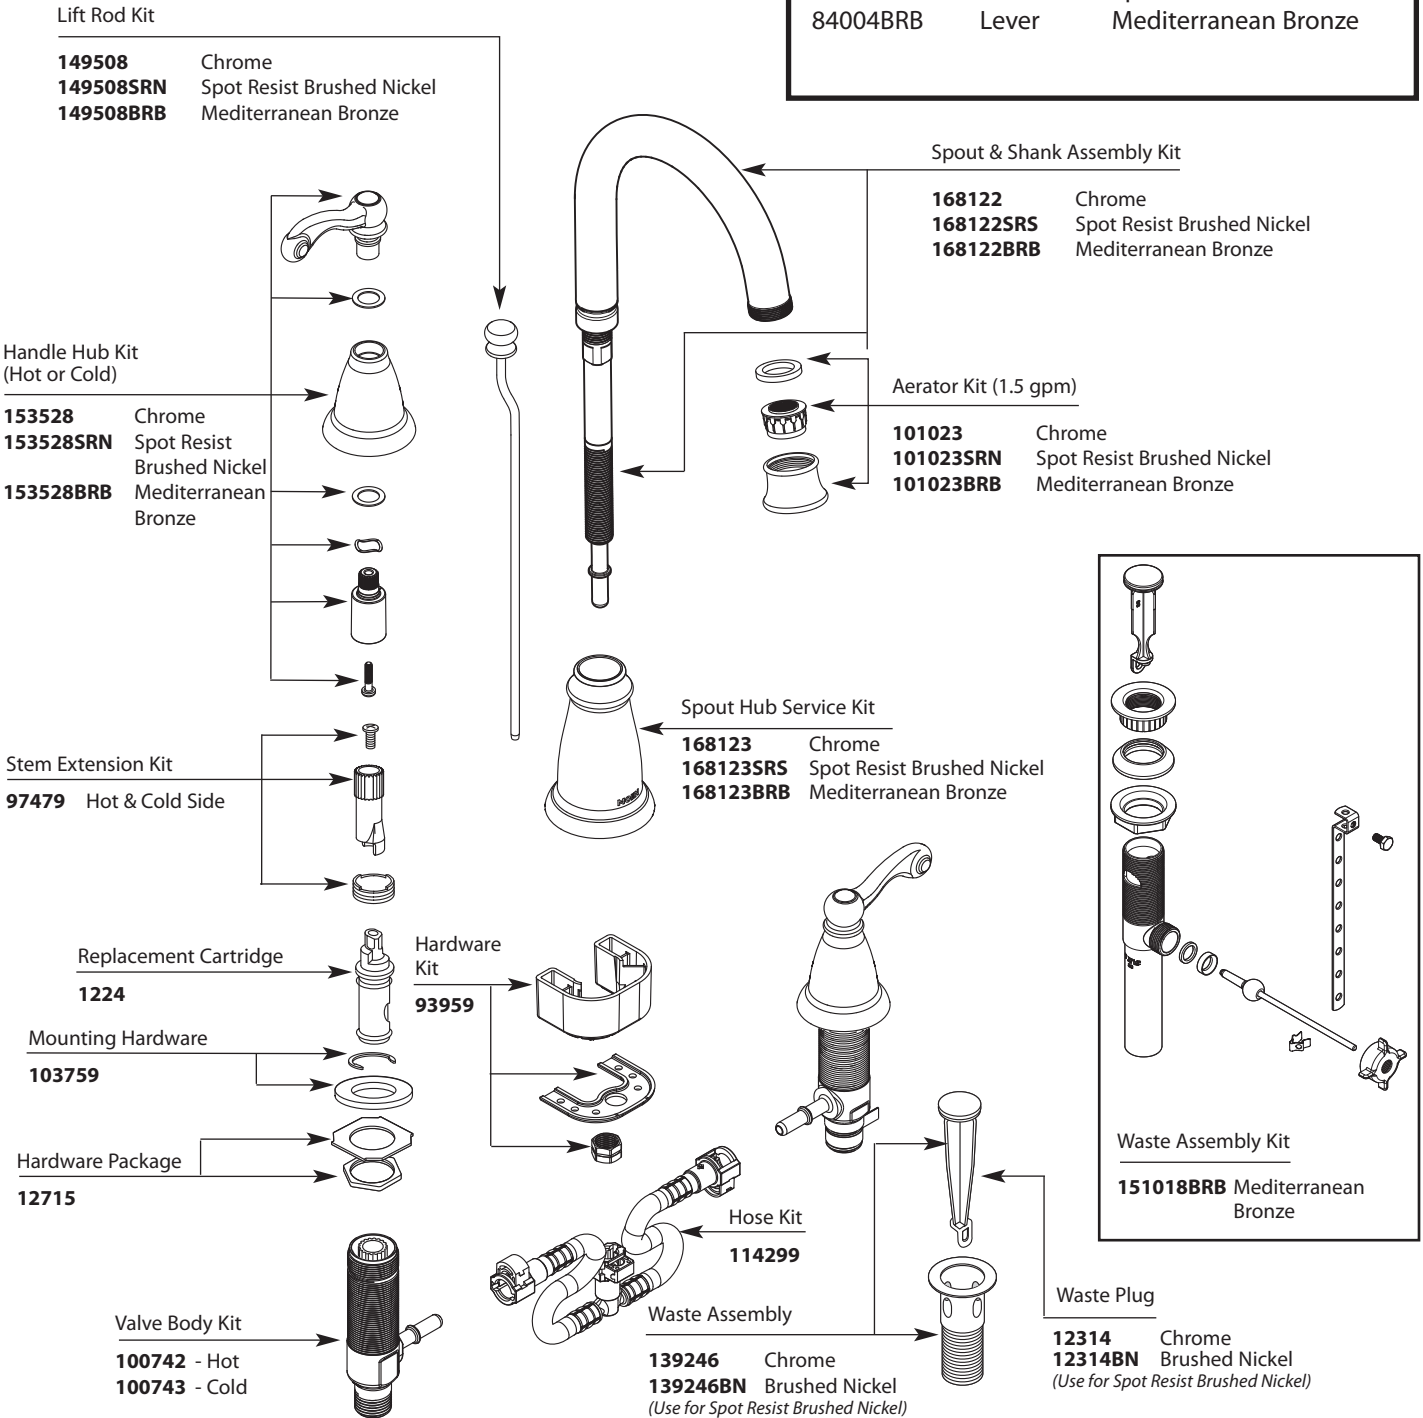

# Illustrated Parts

■ Order by Part Number

*There is more than 1 version of this model.  
Page down to identify the version you have.*

TRADITIONAL® Two-Handle Widespread Lavatory Faucet		
MODEL	HANDLE	FINISH
CA84004	Lever	Chrome
84004SRN	Lever	Spot Resist Brushed Nickel
84004BRB	Lever	Mediterranean Bronze

## TRADITIONAL® Two-Handle Widespread Lavatory Faucet

MODEL	HANDLE	FINISH
CA84004	Lever	Chrome
84004SRN	Lever	Spot Resist Brushed Nickel
84004BRB	Lever	Mediterranean Bronze

Buy it for looks. Buy it for life.®

# Illustrated Parts

TRADITIONAL®		
Two-Handle Widespread Lavatory Faucet		
MODEL	HANDLE	FINISH
CA84004	Lever	Chrome
CA84004CBN	Lever	Classic Brushed Nickel
84004SRN	Lever	Spot Resist Brushed Nickel
84004BRB	Lever	Mediterranean Bronze

# Illustrated Parts

■ Order by Part Number

TRADITIONAL®		
Two-Handle Widespread Lavatory Faucet		
MODEL	HANDLE	FINISH
CA84004	Lever	Chrome
CA84004CBN	Lever	Classic Brushed Nickel
84004SRN	Lever	Spot Resist Brushed Nickel
84004BRB	Lever	Mediterranean Bronze