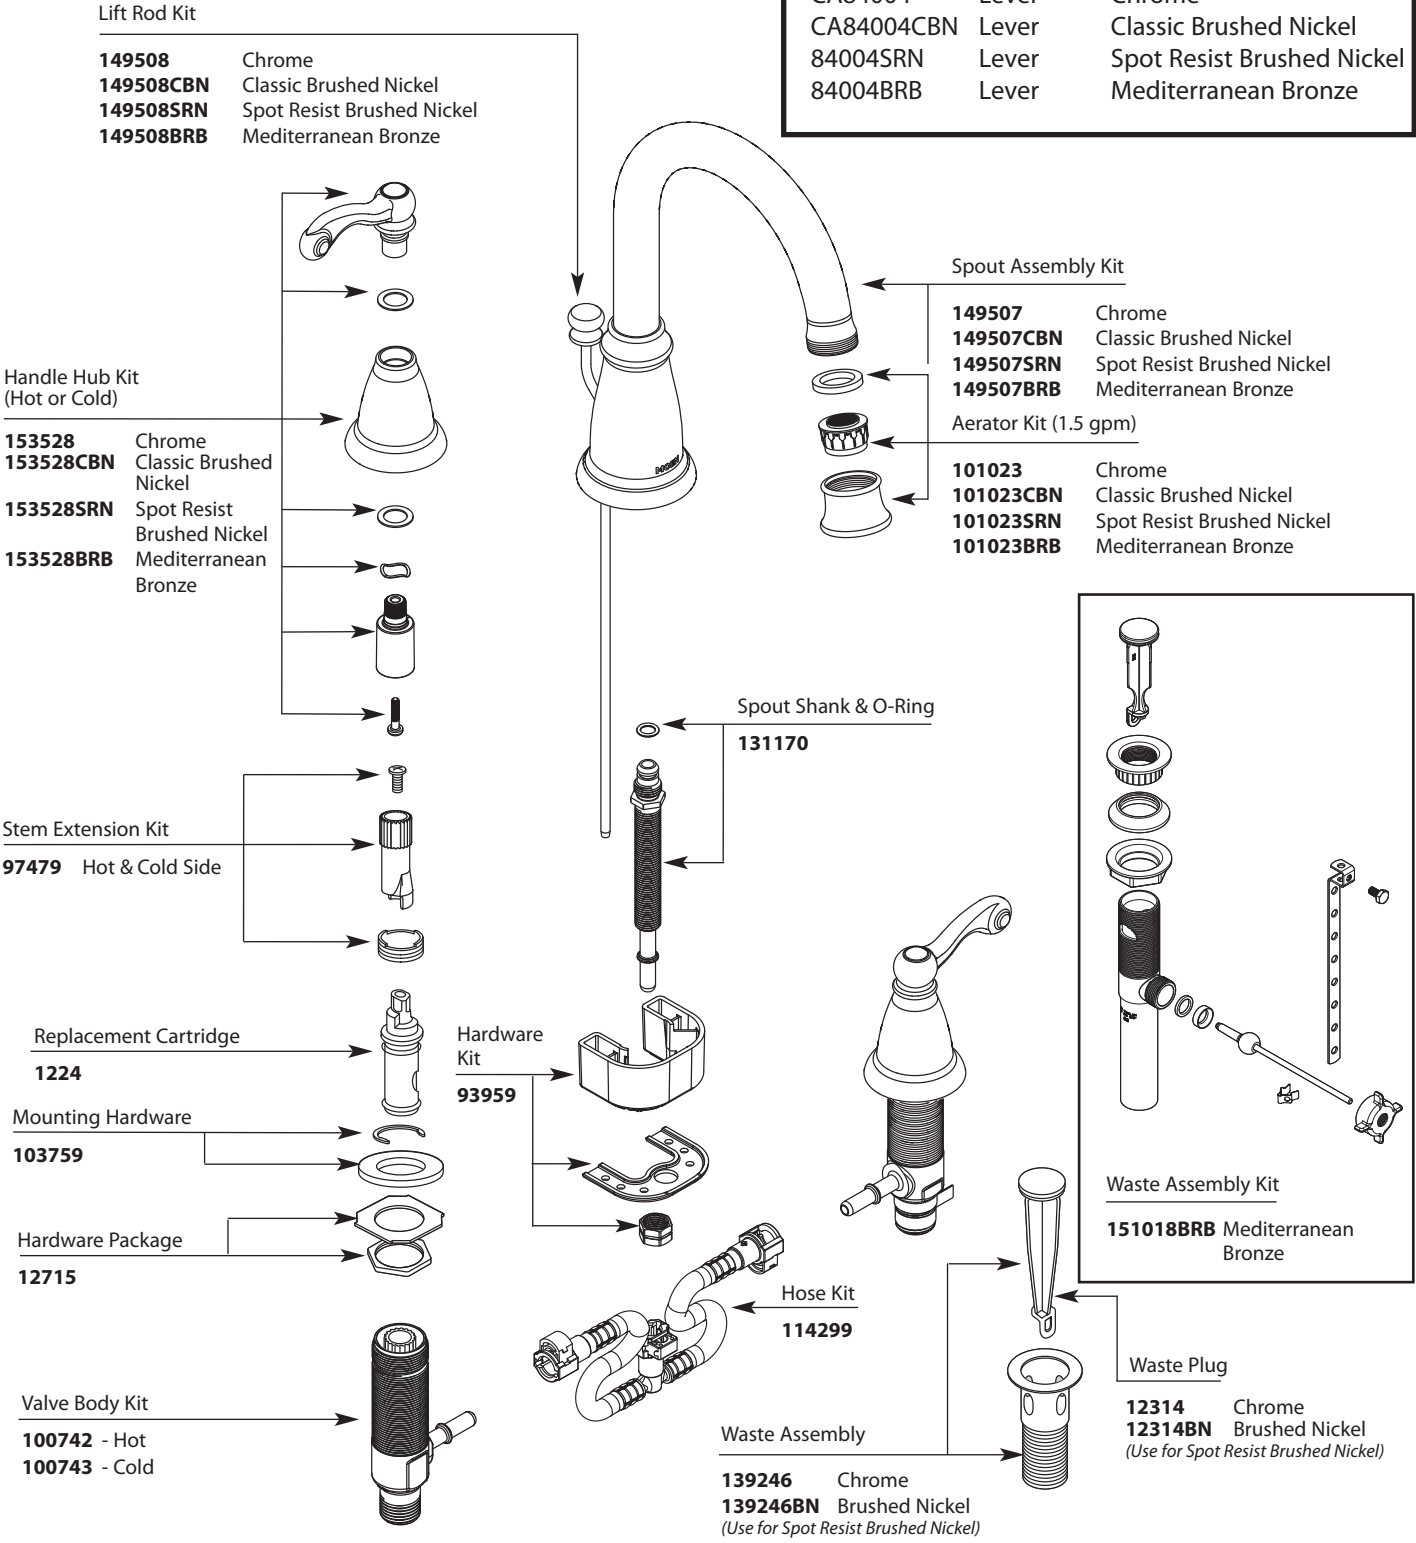

## TRADITIONAL® Two-Handle Widespread Lavatory Faucet

MODEL	HANDLE	FINISH
CA84004	Lever	Chrome
84004SRN	Lever	Spot Resist Brushed Nickel
84004BRB	Lever	Mediterranean Bronze

Buy it for looks. Buy it for life.®

■ Order by Part Number

# Illustrated Parts

TRADITIONAL®		
Two-Handle Widespread Lavatory Faucet		
MODEL	HANDLE	FINISH
CA84004	Lever	Chrome
CA84004CBN	Lever	Classic Brushed Nickel
84004SRN	Lever	Spot Resist Brushed Nickel
84004BRB	Lever	Mediterranean Bronze

# Illustrated Parts

■ Order by Part Number

TRADITIONAL®		
Two-Handle Widespread Lavatory Faucet		
MODEL	HANDLE	FINISH
CA84004	Lever	Chrome
CA84004CBN	Lever	Classic Brushed Nickel
84004SRN	Lever	Spot Resist Brushed Nickel
84004BRB	Lever	Mediterranean Bronze