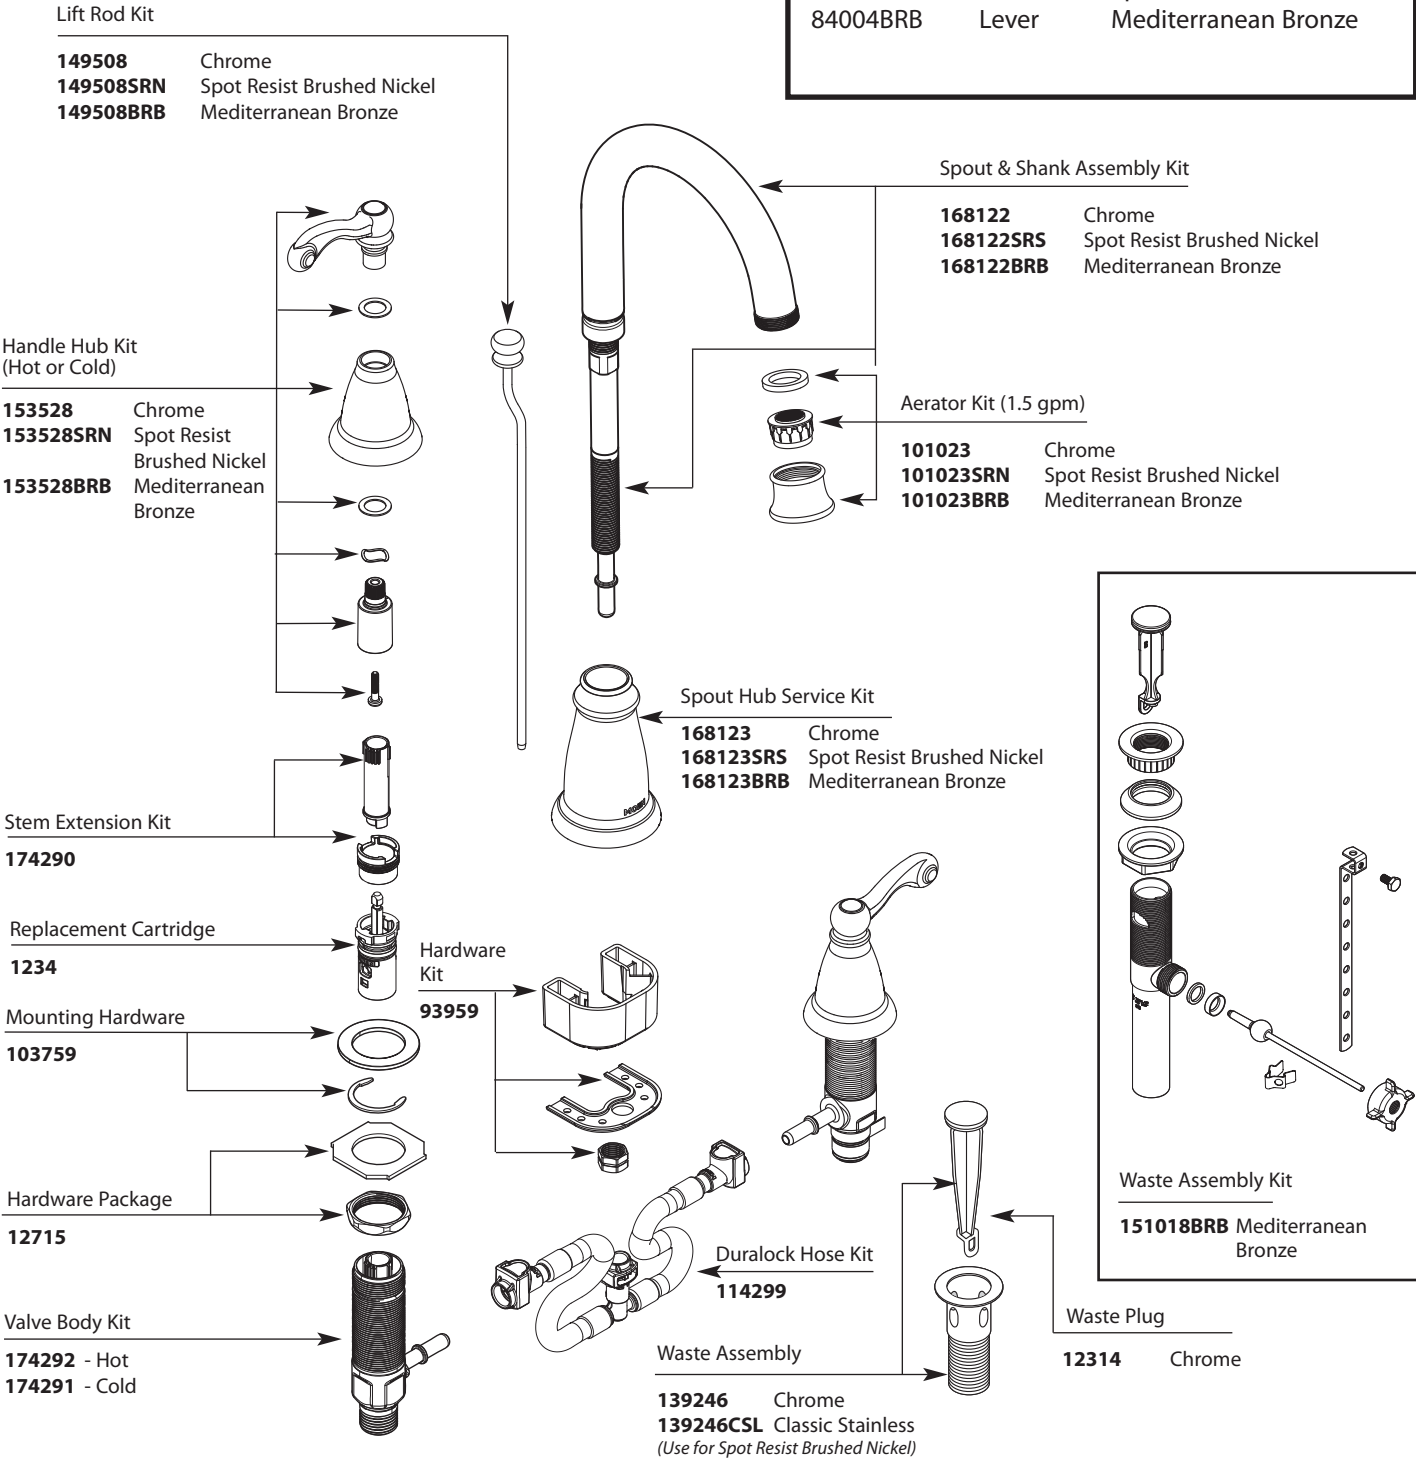

# Illustrated Parts

■ Order by Part Number

*There is more than 1 version of this model.  
Page down to identify the version you have.*

TRADITIONAL® Two-Handle Widespread Lavatory Faucet		
MODEL	HANDLE	FINISH
CA84004	Lever	Chrome
84004SRN	Lever	Spot Resist Brushed Nickel
84004BRB	Lever	Mediterranean Bronze

## TRADITIONAL® Two-Handle Widespread Lavatory Faucet

MODEL	HANDLE	FINISH
CA84004	Lever	Chrome
84004SRN	Lever	Spot Resist Brushed Nickel
84004BRB	Lever	Mediterranean Bronze

Buy it for looks. Buy it for life.®

# Illustrated Parts

TRADITIONAL®		
Two-Handle Widespread Lavatory Faucet		
MODEL	HANDLE	FINISH
CA84004	Lever	Chrome
CA84004CBN	Lever	Classic Brushed Nickel
84004SRN	Lever	Spot Resist Brushed Nickel
84004BRB	Lever	Mediterranean Bronze

# Illustrated Parts

■ Order by Part Number

TRADITIONAL®		
Two-Handle Widespread Lavatory Faucet		
MODEL	HANDLE	FINISH
CA84004	Lever	Chrome
CA84004CBN	Lever	Classic Brushed Nickel
84004SRN	Lever	Spot Resist Brushed Nickel
84004BRB	Lever	Mediterranean Bronze