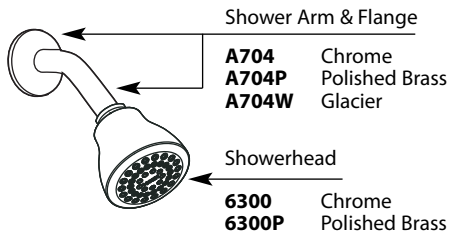

Buy it for looks. Buy it for life.®

Illustrated Parts

■ Order by Part Number

MOENTROL® Single-Handle Tub/Shower Valve Only								
Valve Trim			Shower Only			Tub & Shower		
MODEL	FINISH		MODEL	FINISH		MODEL	FINISH	
3170	Chrome		3175	Chrome		3189	Chrome	
3150	Chrome							
DISCONTINUED SKUS								
3170A	Antique Brass		3175P	Polished Brass		3189P	Polished Brass	
3170P	Polished Brass		3175S	Sand		3189W	Glacier	
3150P	Polished Brass		3175W	Glacier		3189S	Sand	
3142	Chrome		3155P	Polished Brass		3169P	Polished Brass	
8350	Chrome					3143	Chrome	
8351	Chrome					3144	Chrome	
						3147	Chrome	