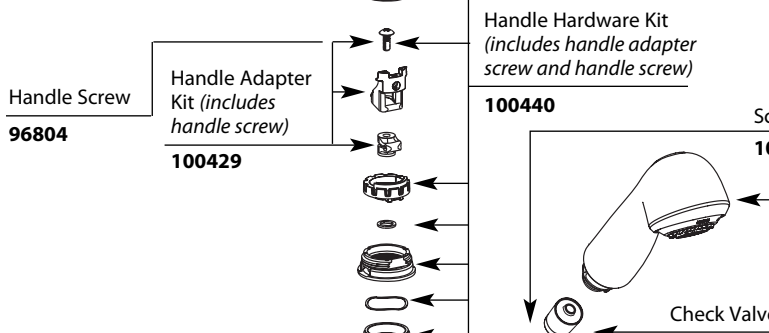

Buy it for looks. Buy it for life.®

Illustrated Parts

■ Order by Part Number