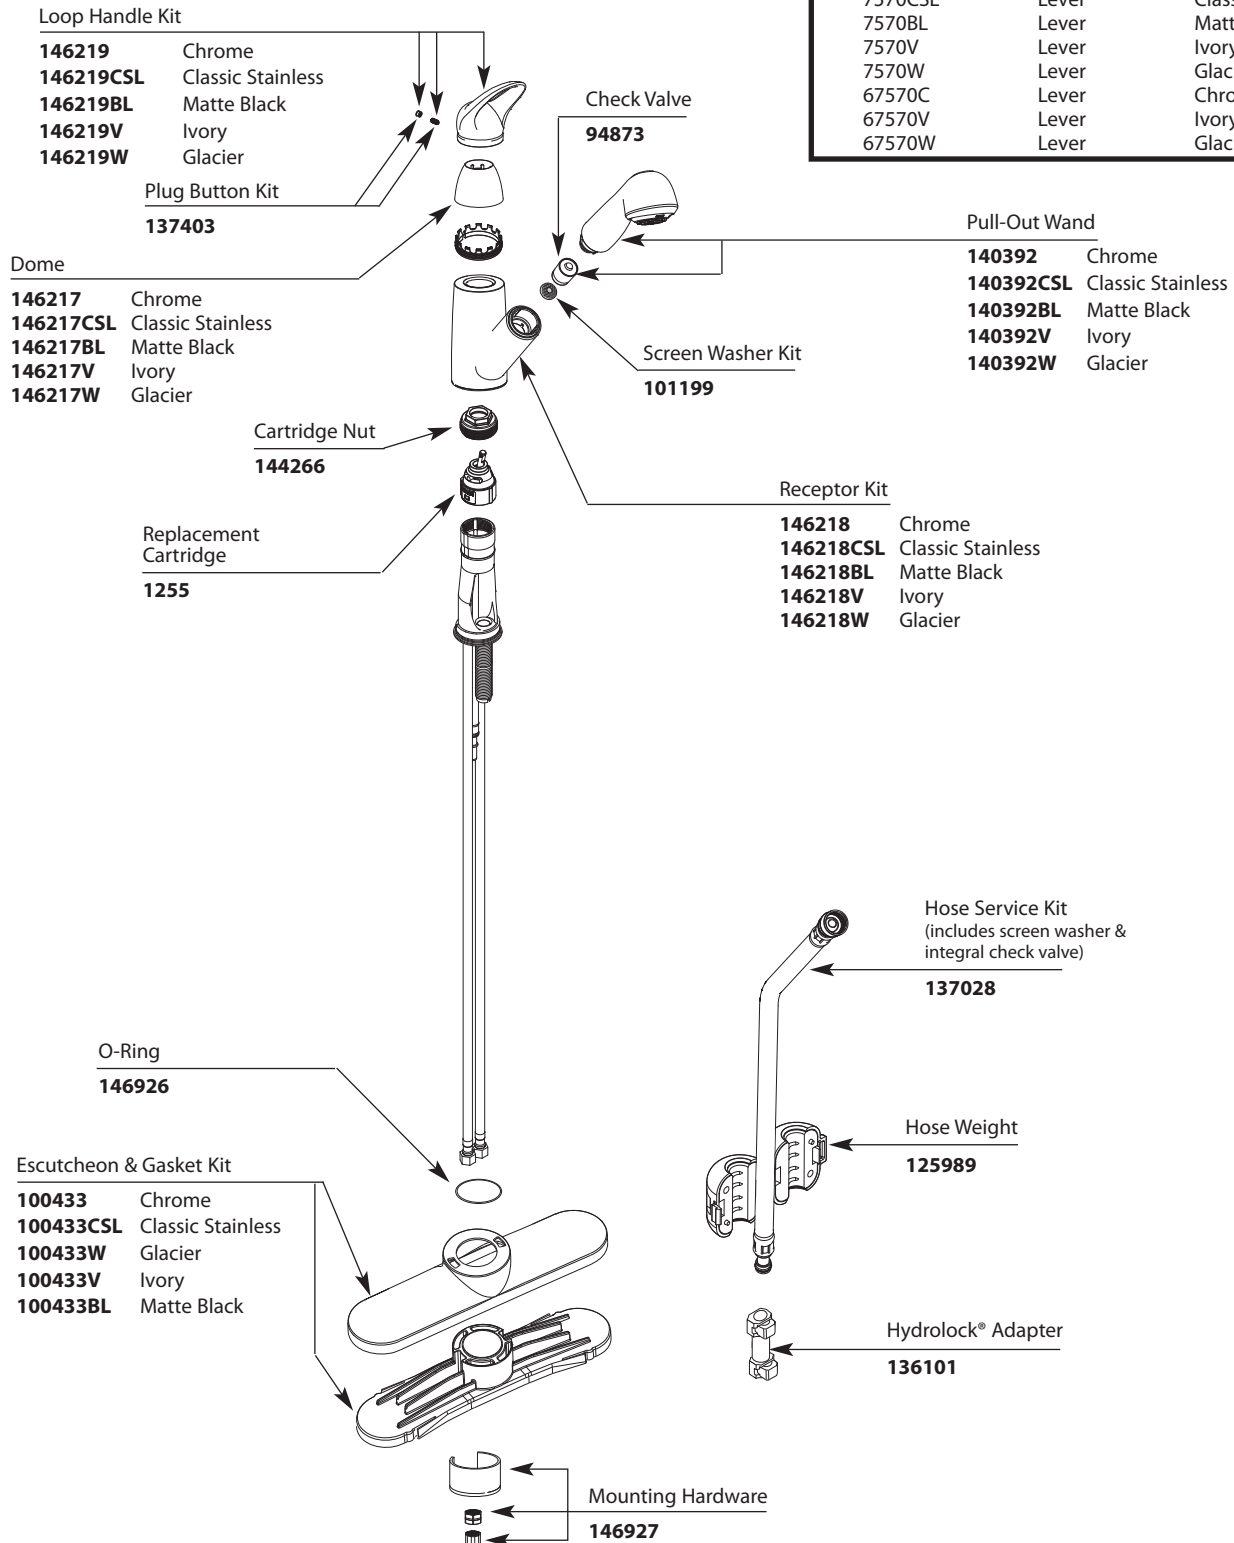

# Illustrated Parts

■ Order by Part Number

*There is more than 1 version of this model.  
Page down to identify the version you have.*

Solara™ Single Control Kitchen Faucet with Pullout Spray		
MODEL	HANDLE	FINISH
7570C	Lever	Chrome
7570CSL	Lever	Classic Stainless
7570BL	Lever	Matte Black
7570V	Lever	Ivory
7570W	Lever	Glacier
67570C	Lever	Chrome
67570V	Lever	Ivory
67570W	Lever	Glacier

# Illustrated Parts

■ Order by Part Number

**Salora™**  
**Single Control Kitchen Faucet with Pullout Spray**

MODEL	HANDLE	FINISH
7570C	Loop	Chrome
7570CSL	Loop	Classic Stainless
7570W	Loop	Glacier
7570V	Loop	Ivory
7570BL	Loop	Matte Black
87570V	Loop	Ivory
87570BL	Loop	Matte Black
87570CSL	Loop	Classic Stainless
87570CSD	Loop	Chrome w/soap dispenser
<b>DISCONTINUED SKUS</b>		
7570S	Loop	Sand
7570SL	Loop	Stainless
87570C	Loop	Chrome
87570W	Loop	Glacier
87570S	Loop	Sand
87570SL	Loop	Stainless