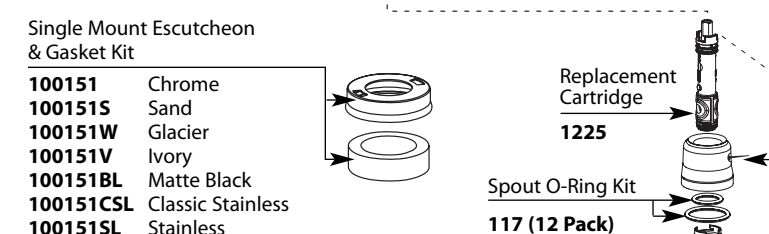

# Illustrated Parts

■ Order by Part Number

*There is more than 1 version of this model.  
Page down to identify the version you have.*

Solara™ Single Control Kitchen Faucet with Pullout Spray		
MODEL	HANDLE	FINISH
7570C	Lever	Chrome
7570CSL	Lever	Classic Stainless
7570BL	Lever	Matte Black
7570V	Lever	Ivory
7570W	Lever	Glacier
67570C	Lever	Chrome
67570V	Lever	Ivory
67570W	Lever	Glacier

# Illustrated Parts

■ Order by Part Number

**Salora™**  
**Single Control Kitchen Faucet with Pullout Spray**

MODEL	HANDLE	FINISH
7570C	Loop	Chrome
7570CSL	Loop	Classic Stainless
7570W	Loop	Glacier
7570V	Loop	Ivory
7570BL	Loop	Matte Black
87570V	Loop	Ivory
87570BL	Loop	Matte Black
87570CSL	Loop	Classic Stainless
87570CSD	Loop	Chrome w/soap dispenser
<b>DISCONTINUED SKUS</b>		
7570S	Loop	Sand
7570SL	Loop	Stainless
87570C	Loop	Chrome
87570W	Loop	Glacier
87570S	Loop	Sand
87570SL	Loop	Stainless