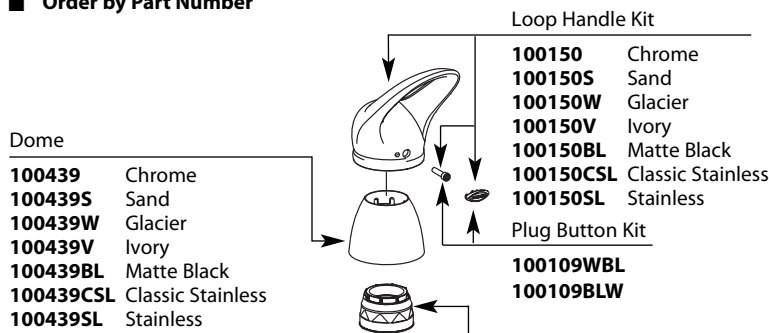

# Illustrated Parts

■ Order by Part Number

*There is more than 1 version of this model.  
Page down to identify the version you have.*

Solara™ Single Control Kitchen Faucet with Pullout Spray		
MODEL	HANDLE	FINISH
7570C	Lever	Chrome
7570CSL	Lever	Classic Stainless
7570BL	Lever	Matte Black
7570V	Lever	Ivory
7570W	Lever	Glacier
67570C	Lever	Chrome
67570V	Lever	Ivory
67570W	Lever	Glacier

# Illustrated Parts

■ Order by Part Number

**Salora™**  
**Single Control Kitchen Faucet with Pullout Spray**

MODEL	HANDLE	FINISH
7570C	Loop	Chrome
7570CSL	Loop	Classic Stainless
7570W	Loop	Glacier
7570V	Loop	Ivory
7570BL	Loop	Matte Black
87570V	Loop	Ivory
87570BL	Loop	Matte Black
87570CSL	Loop	Classic Stainless
87570CSD	Loop	Chrome w/soap dispenser
<b>DISCONTINUED SKUS</b>		
7570S	Loop	Sand
7570SL	Loop	Stainless
87570C	Loop	Chrome
87570W	Loop	Glacier
87570S	Loop	Sand
87570SL	Loop	Stainless