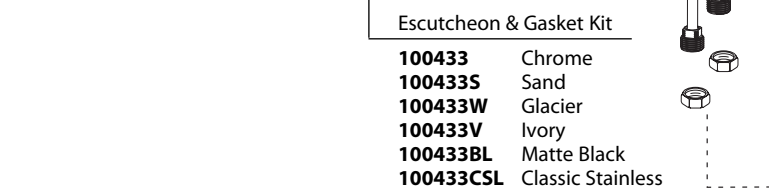

# Illustrated Parts

■ Order by Part Number

*There is more than 1 version of this model.  
Page down to identify the version you have.*

Solara™ Single Control Kitchen Faucet with Pullout Spray		
MODEL	HANDLE	FINISH
7570C	Lever	Chrome
7570CSL	Lever	Classic Stainless
7570BL	Lever	Matte Black
7570V	Lever	Ivory
7570W	Lever	Glacier
67570C	Lever	Chrome
67570V	Lever	Ivory
67570W	Lever	Glacier

# Illustrated Parts

■ Order by Part Number

**Salora™**  
**Single Control Kitchen Faucet with Pullout Spray**

MODEL	HANDLE	FINISH
7570C	Loop	Chrome
7570CSL	Loop	Classic Stainless
7570W	Loop	Glacier
7570V	Loop	Ivory
7570BL	Loop	Matte Black
87570V	Loop	Ivory
87570BL	Loop	Matte Black
87570CSL	Loop	Classic Stainless
87570CSD	Loop	Chrome w/soap dispenser
<b>DISCONTINUED SKUS</b>		
7570S	Loop	Sand
7570SL	Loop	Stainless
87570C	Loop	Chrome
87570W	Loop	Glacier
87570S	Loop	Sand
87570SL	Loop	Stainless