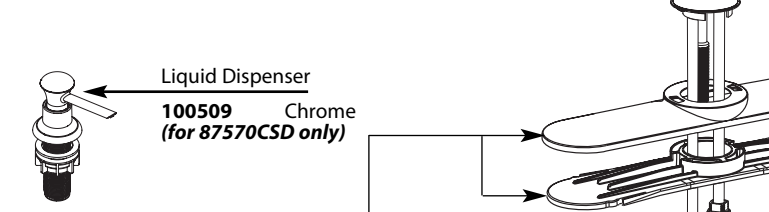

# Illustrated Parts

■ Order by Part Number

*There is more than 1 version of this model.  
Page down to identify the version you have.*

Solara™ Single Control Kitchen Faucet with Pullout Spray		
MODEL	HANDLE	FINISH
7570C	Lever	Chrome
7570CSL	Lever	Classic Stainless
7570BL	Lever	Matte Black
7570V	Lever	Ivory
7570W	Lever	Glacier
67570C	Lever	Chrome
67570V	Lever	Ivory
67570W	Lever	Glacier

# Illustrated Parts

■ Order by Part Number

**Salora™**  
**Single Control Kitchen Faucet with Pullout Spray**

MODEL	HANDLE	FINISH
7570C	Loop	Chrome
7570CSL	Loop	Classic Stainless
7570W	Loop	Glacier
7570V	Loop	Ivory
7570BL	Loop	Matte Black
87570V	Loop	Ivory
87570BL	Loop	Matte Black
87570CSL	Loop	Classic Stainless
87570CSD	Loop	Chrome w/soap dispenser
<b>DISCONTINUED SKUS</b>		
7570S	Loop	Sand
7570SL	Loop	Stainless
87570C	Loop	Chrome
87570W	Loop	Glacier
87570S	Loop	Sand
87570SL	Loop	Stainless