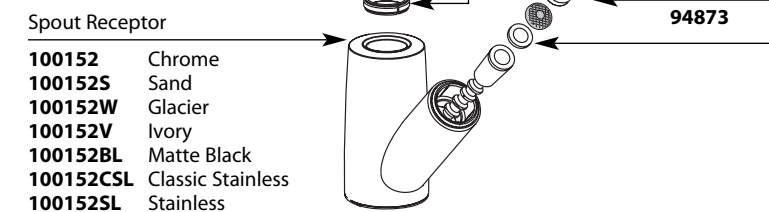

Buy it for looks. Buy it for life.®

Illustrated Parts

■ Order by Part Number