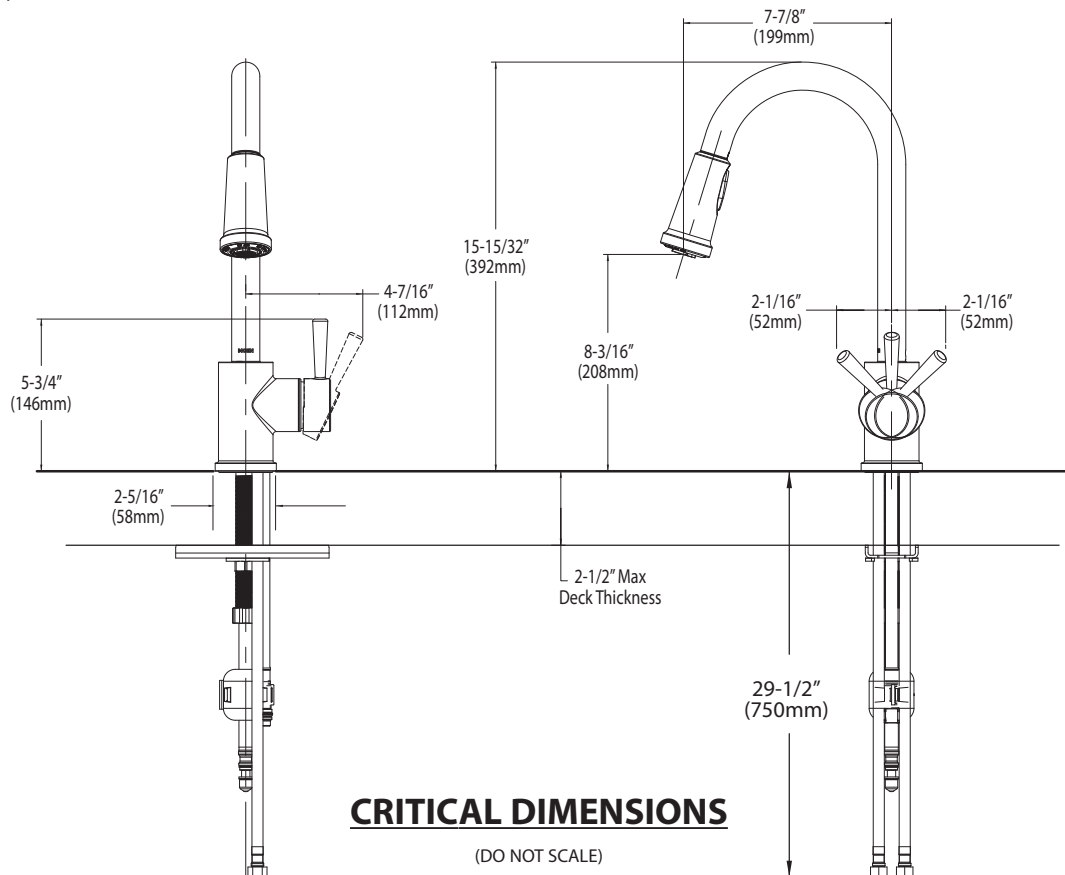

- Metal construction with various finishes identified by suffix
- Hydrolock® quick connect installation
- Pullout spray with 68" braided hose
- Flexible supply lines with 3/8" compression fittings
- High arc spout provides height and reach to fill or clean large pots while pull out wand provides the maneuverability for cleaning or rinsing
- 360° rotating spout provides ability to install handle on either side

OPERATION

- Lever style handle
- Temperature controlled by 100° arc of handle travel
- Operates with less than 5 lbs. of force
- Operates in stream or spray mode in the pullout or retracted position
- When filling a vessel outside the sink, the pause feature conveniently stops the flow of water as the wand passes over the counter top

FLOW

- Flow is limited to 2.2. gpm (8.3 L/min) at 60 psi

CARTRIDGE

- Ceramic cartridge design
- Non-metallic, non-ferrous and ceramic materials

STANDARDS

- Third party certified to ASME A112.18.1/CSA B125.1 and all applicable requirements referenced therein including NSF 61/9
- Complies with California Proposition 65 and with the Federal Safe Water Drinking Act
- The backflow protection system in the device consists of two independently operating check valves, a primary and a secondary which prevent backflow
- ADA  for lever handle

Models: 7175 series

NOTE: THIS FAUCET IS DESIGNED TO BE INSTALLED THRU 1 HOLE, 1-1/2" (38mm) MIN. DIA.

TO ORDER PARTS CALL: 1-800-BUY-MOEN

www.moen.com