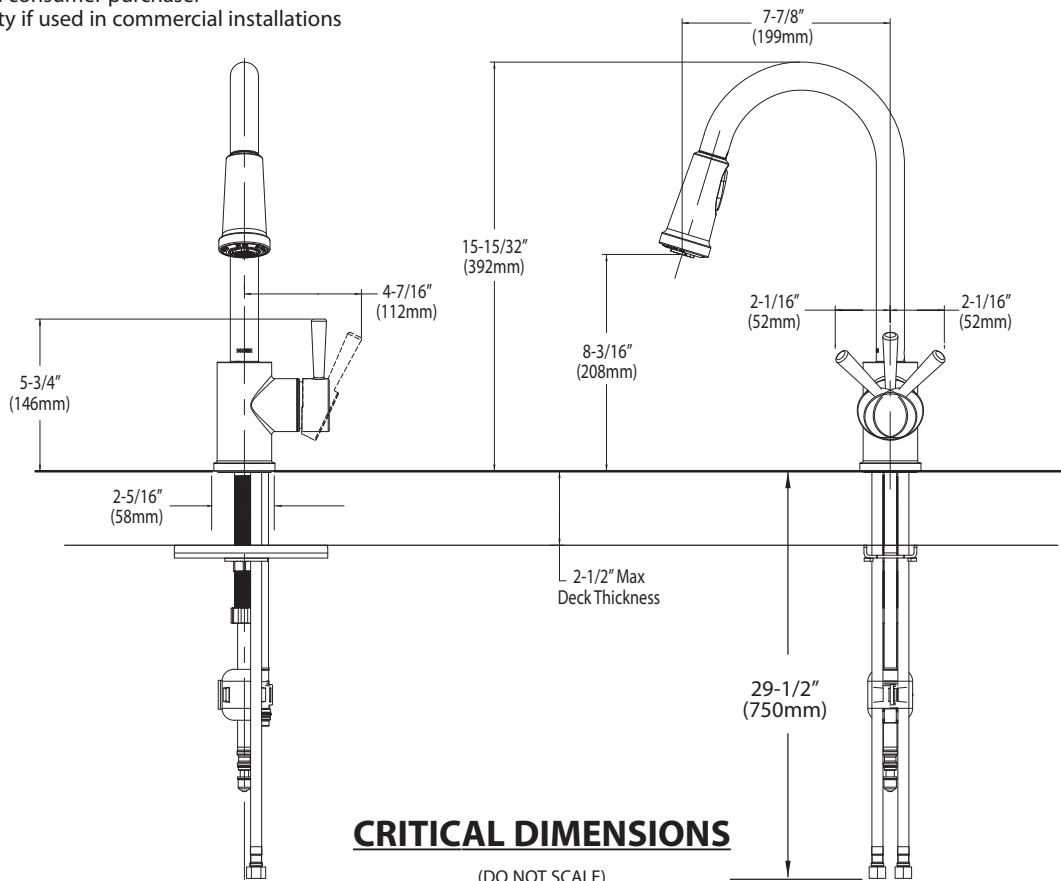

Specifications

Buy it for looks. Buy it for life.®

*There is more than 1 version of this model.
Page down to identify the version you have.*

FAUCET DESCRIPTION

- Metal construction with various finishes identified by suffix
- Hydrolock® quick connect installation
- Pullout spray with 68" braided hose
- Flexible supply lines with 3/8" compression fittings
- High arc spout provides height and reach to fill or clean large pots while pull out wand provides the maneuverability for cleaning or rinsing
- 360° rotating spout provides ability to install handle on either side

FLOW

- Flow is limited to 2.2. gpm (8.3 L/min) at 60 psi

CARTRIDGE

- 1255™ Duralast™ cartridge for Single-Handle Faucets

STANDARDS

- Third party certified to ASME A112.18.1/CSA B125.1 and all applicable requirements referenced therein including NSF 61/9
- Complies with California Proposition 65 and with the Federal Safe Drinking Water Act
- The backflow protection system in the device consists of two independently operating check valves, a primary and a secondary which prevent backflow
- **ADA**  for lever handle

Models: 7175 series

NOTE: THIS FAUCET IS DESIGNED TO BE INSTALLED
THRU 1 HOLE, 1-1/2" (38mm) MIN. DIA..
(OPTIONAL 3-HOLE ESCUTCHEON 141002 AVAILABLE)

Buy it for looks. Buy it for life.®

Specifications

FAUCET DESCRIPTION

- Metal construction with various finishes identified by suffix
- Hydrolock® quick connect installation
- Pullout spray with 68" braided hose
- Flexible supply lines with 3/8" compression fittings
- High arc spout provides height and reach to fill or clean large pots while pull out wand provides the maneuverability for cleaning or rinsing
- 360° rotating spout provides ability to install handle on either side