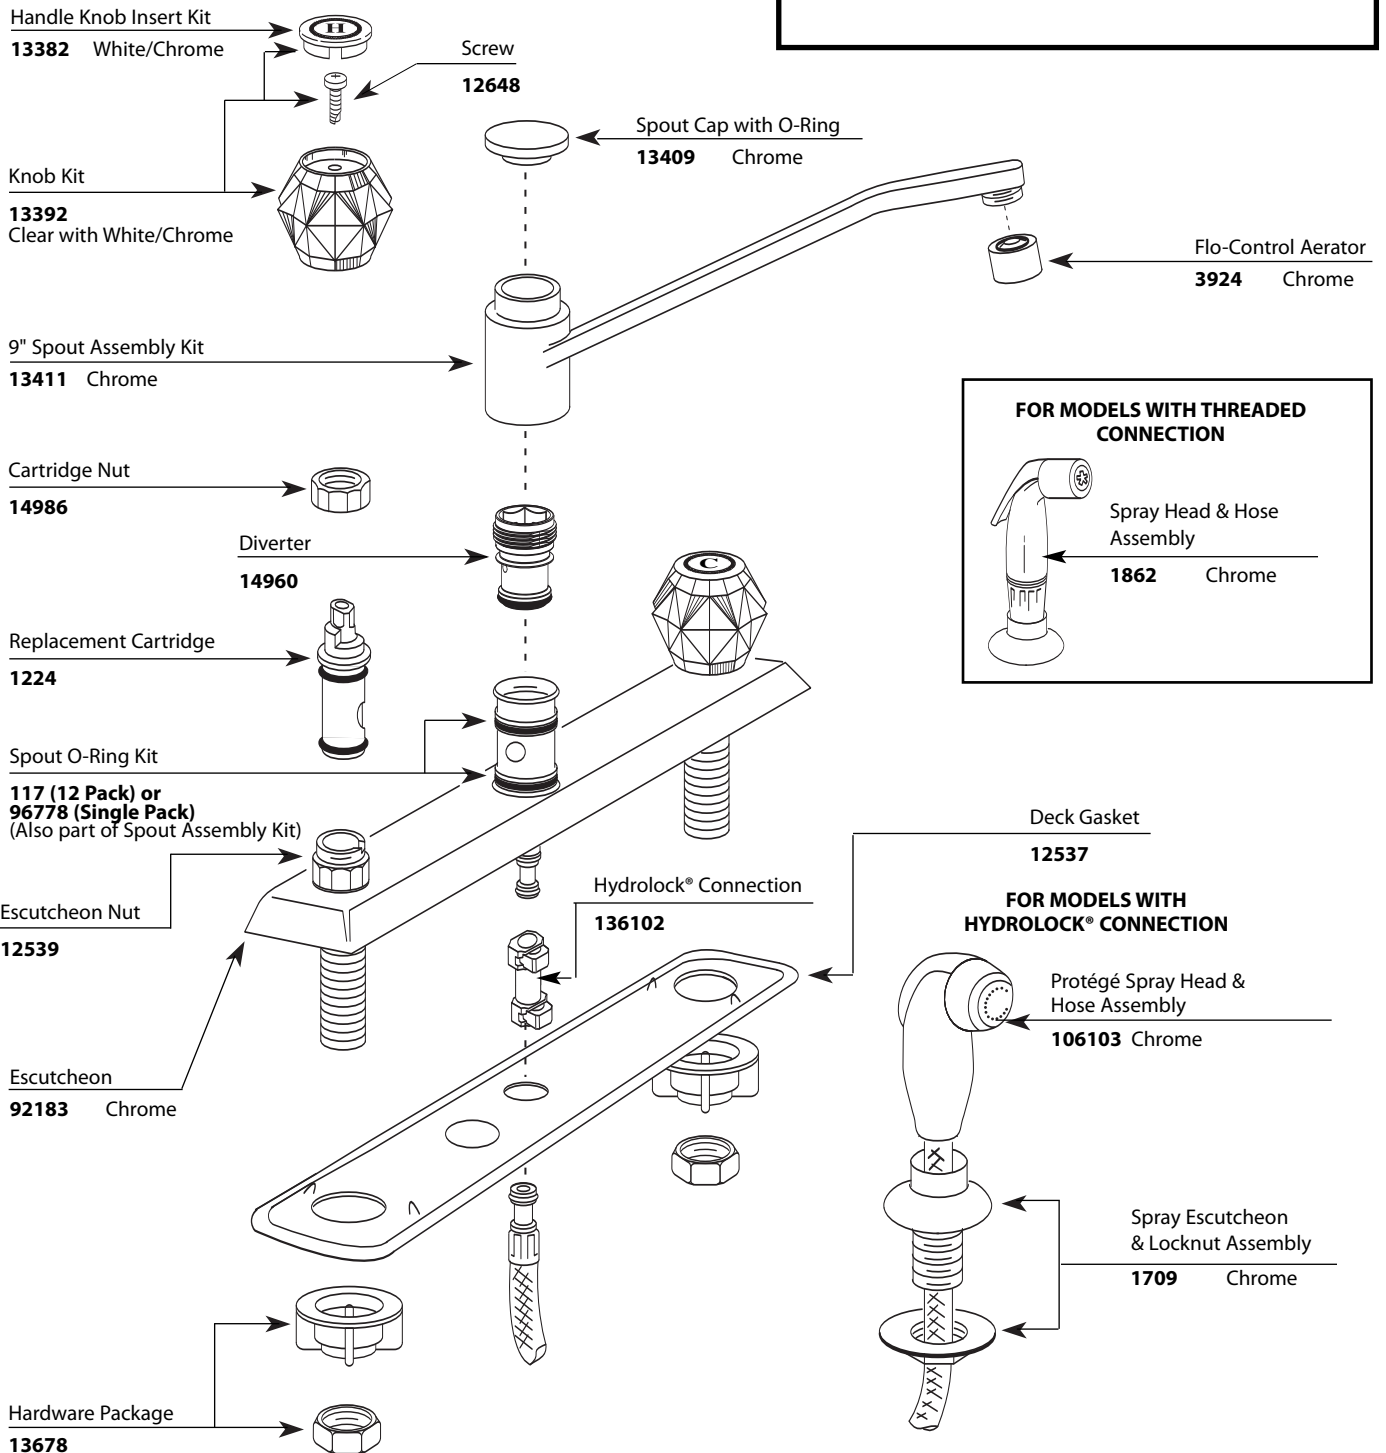

Buy it for looks. Buy it for life.®

Illustrated Parts

Order by Part Number

CHATEAU®		
Two-Handle Knob Style Faucet		
MODEL	HANDLE	FINISH
7910	Knob	Chrome
67910	Knob	Chrome

TO ORDER PARTS CALL: 1-800-BUY-MOEN