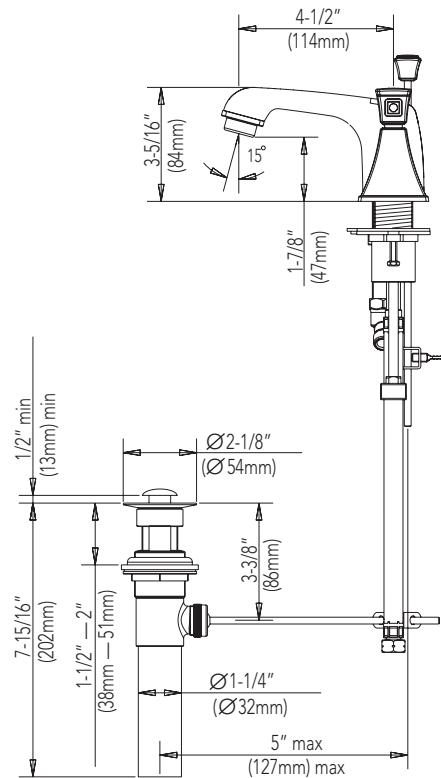

- Solid brass construction
- 1.5 GPM water saving aerator
- 6" to 12" installation spread
- Quarter-turn ceramic disc cartridge
- Brass pop-up drain assembly
- 1/2" IPS connections
- Installation, operating, care and maintenance instructions included
- Lifetime limited warranty
- Meets ANSI: A112.18.1M
- NSF/ANSI Std. 61 compliant
- cUPC/IAPMO listed
- ADA compliant
- Compliant with lead content requirements of California AB 1953 & Vermont S.152

See dimensional drawing on back

©2012 Ferguson Enterprises, Inc. All Rights Reserved 12175 Rev. 07/12

Mirabelle®

CORDOBA COLLECTION

TWO-HANDLE WIDESPREAD LAVATORY FAUCET

Product Codes:

- MIRWSCO800BN (brushed nickel)
- MIRWSCO800CP (polished chrome)
- MIRWSCO800ORB (oil rubbed bronze)
- MIRWSCO800PN (polished nickel)

All dimensions are based on original specifications and are subject to change and variation.