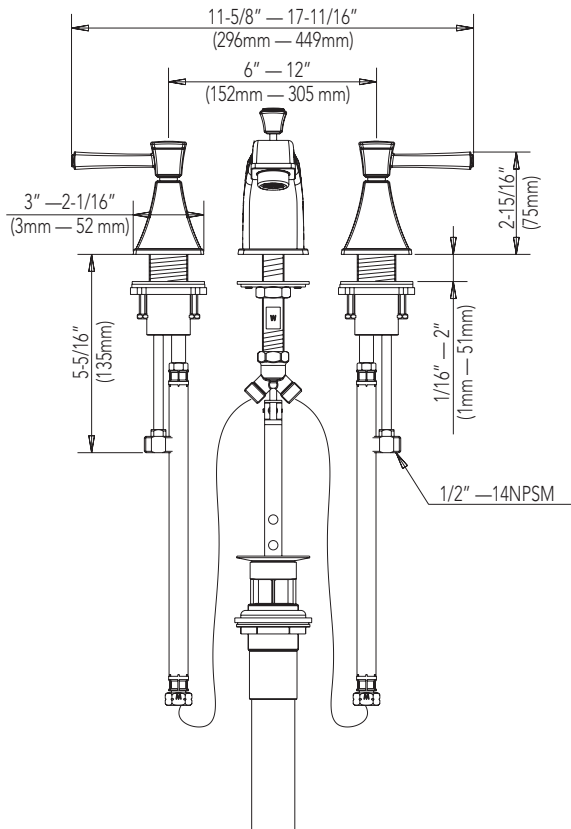

Mirabelle®

CORDOBA COLLECTION

TWO-HANDLE WIDESPREAD LAVATORY FAUCET

Product Codes:

MIRWSCO800BN (brushed nickel)
 MIRWSCO800CP (polished chrome)
 MIRWSCO800ORB (oil rubbed bronze)
 MIRWSCO800PN (polished nickel)

- Solid brass construction
- 1.5 GPM water saving aerator
- 6" to 12" installation spread
- Quarter-turn ceramic disc cartridge
- Brass pop-up drain assembly
- 1/2" IPS connections
- Installation, operating, care and maintenance instructions included
- Lifetime limited warranty
- Meets ANSI: A112.18.1M
- NSF/ANSI Std. 61 compliant
- cUPC/IAPMO listed
- ADA compliant
- Compliant with lead content requirements of California AB 1953 & Vermont S.152

See dimensional drawing on back

©2012 Ferguson Enterprises, Inc. All Rights Reserved 12175 Rev. 07/12

Mirabelle®

CORDOBA COLLECTION

TWO-HANDLE WIDESPREAD LAVATORY FAUCET

Product Codes:

- MIRWSCO800BN (brushed nickel)
- MIRWSCO800CP (polished chrome)
- MIRWSCO800ORB (oil rubbed bronze)
- MIRWSCO800PN (polished nickel)

All dimensions are based on original specifications and are subject to change and variation.