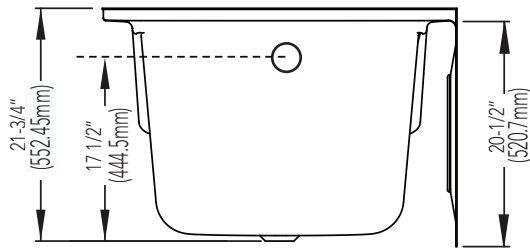

PROVINCETOWN COLLECTION

6032 SKIRTED

AIR BATH, SOAKER, TOTAL MASSAGE AND WHIRLPOOL TUBS

Dimensions: 59-3/4"L x 32"W x 21-1/2"H

Product Codes:

MIRPRA6032LWH (LH white air massage), MIRPRA6032LBS (LH biscuit air massage)
MIRPRA6032RWH (RH white air massage), MIRPRA6032RBS (RH biscuit air massage)
MIRPRS6032LWH (LH white soaker tub), MIRPRS6032LBS (LH biscuit soaker tub)
MIRPRS6032RWH (RH white soaker tub), MIRPRS6032RBS (RH biscuit soaker tub)
MIRPRT6032LWH (LH white total massage), MIRPRT6032LBS (LH biscuit total massage)
MIRPRT6032RWH (RH white total massage), MIRPRT6032RBS (RH biscuit total massage)
MIRPRW6032LWH (LH white whirlpool), MIRPRW6032LBS (LH biscuit whirlpool)
MIRPRW6032RWH (RH white whirlpool), MIRPRW6032RBS (RH biscuit whirlpool)

Mirabelle®

PROVINCETOWN COLLECTION

6032 SKIRTED

AIR BATH, SOAKER, TOTAL MASSAGE AND WHIRLPOOL TUBS

Product Codes:

MIRPRA6032LWH (LH white air massage), MIRPRA6032LBS (LH biscuit air massage)
MIRPRA6032RWH (RH white air massage), MIRPRA6032RBS (RH biscuit air massage)
MIRPRS6032LWH (LH white soaker tub), MIRPRS6032LBS (LH biscuit soaker tub)
MIRPRS6032RWH (RH white soaker tub), MIRPRS6032RBS (RH biscuit soaker tub)
MIRPRT6032LWH (LH white total massage), MIRPRT6032LBS (LH biscuit total massage)
MIRPRT6032RWH (RH white total massage), MIRPRT6032RBS (RH biscuit total massage)
MIRPRW6032LWH (LH white whirlpool), MIRPRW6032LBS (LH biscuit whirlpool)
MIRPRW6032RWH (RH white whirlpool), MIRPRW6032RBS (RH biscuit whirlpool)

(C) Designates control location

Note: All dimensions and specifications are nominal and may vary +/- 1/4". Use actual products for accuracy in critical situations.