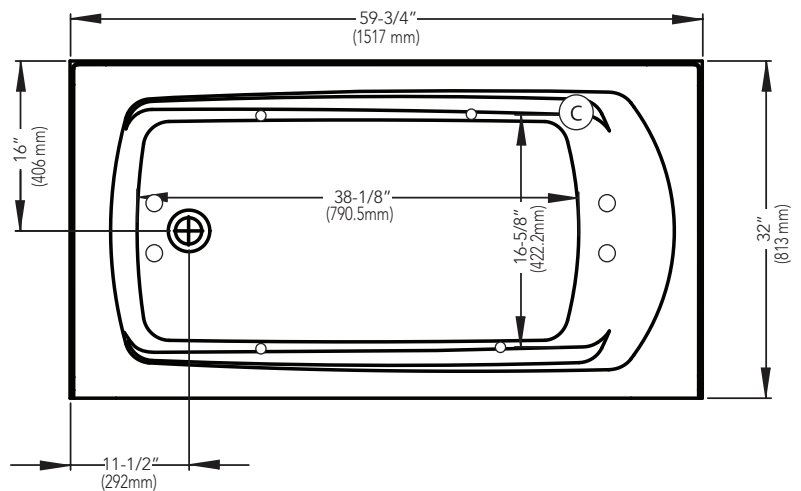

PROVINCETOWN COLLECTION

6032 SKIRTED

AIR BATH, SOAKER, TOTAL MASSAGE AND WHIRLPOOL TUBS

Dimensions: 59-3/4"L x 32"W x 21-1/2"H

Product Codes:

MIRPRA6032LWH (LH white air massage), MIRPRA6032LBS (LH biscuit air massage)
MIRPRA6032RWH (RH white air massage), MIRPRA6032RBS (RH biscuit air massage)
MIRPRS6032LWH (LH white soaker tub), MIRPRS6032LBS (LH biscuit soaker tub)
MIRPRS6032RWH (RH white soaker tub), MIRPRS6032RBS (RH biscuit soaker tub)
MIRPRT6032LWH (LH white total massage), MIRPRT6032LBS (LH biscuit total massage)
MIRPRT6032RWH (RH white total massage), MIRPRT6032RBS (RH biscuit total massage)
MIRPRW6032LWH (LH white whirlpool), MIRPRW6032LBS (LH biscuit whirlpool)
MIRPRW6032RWH (RH white whirlpool), MIRPRW6032RBS (RH biscuit whirlpool)

Mirabelle®

PROVINCETOWN COLLECTION

6032 SKIRTED

AIR BATH, SOAKER, TOTAL MASSAGE AND WHIRLPOOL TUBS

Product Codes:

MIRPRA6032LWH (LH white air massage), MIRPRA6032LBS (LH biscuit air massage)
MIRPRA6032RWH (RH white air massage), MIRPRA6032RBS (RH biscuit air massage)
MIRPRS6032LWH (LH white soaker tub), MIRPRS6032LBS (LH biscuit soaker tub)
MIRPRS6032RWH (RH white soaker tub), MIRPRS6032RBS (RH biscuit soaker tub)
MIRPRT6032LWH (LH white total massage), MIRPRT6032LBS (LH biscuit total massage)
MIRPRT6032RWH (RH white total massage), MIRPRT6032RBS (RH biscuit total massage)
MIRPRW6032LWH (LH white whirlpool), MIRPRW6032LBS (LH biscuit whirlpool)
MIRPRW6032RWH (RH white whirlpool), MIRPRW6032RBS (RH biscuit whirlpool)

(C) Designates control location

Note: All dimensions and specifications are nominal and may vary +/- 1/4". Use actual products for accuracy in critical situations.