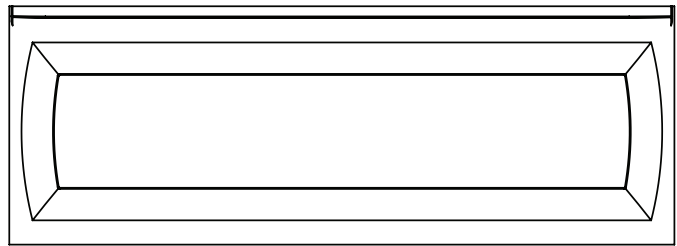

PROVINCETOWN COLLECTION

6032 SKIRTED

AIR BATH, SOAKER, TOTAL MASSAGE AND WHIRLPOOL TUBS

Dimensions: 59-3/4"L x 32"W x 21-1/2"H

Product Codes:

MIRPRA6032LWH (LH white air massage), MIRPRA6032LBS (LH biscuit air massage)
MIRPRA6032RWH (RH white air massage), MIRPRA6032RBS (RH biscuit air massage)
MIRPRS6032LWH (LH white soaker tub), MIRPRS6032LBS (LH biscuit soaker tub)
MIRPRS6032RWH (RH white soaker tub), MIRPRS6032RBS (RH biscuit soaker tub)
MIRPRT6032LWH (LH white total massage), MIRPRT6032LBS (LH biscuit total massage)
MIRPRT6032RWH (RH white total massage), MIRPRT6032RBS (RH biscuit total massage)
MIRPRW6032LWH (LH white whirlpool), MIRPRW6032LBS (LH biscuit whirlpool)
MIRPRW6032RWH (RH white whirlpool), MIRPRW6032RBS (RH biscuit whirlpool)

Mirabelle®

PROVINCETOWN COLLECTION

6032 SKIRTED

AIR BATH, SOAKER, TOTAL MASSAGE AND WHIRLPOOL TUBS

Product Codes:

MIRPRA6032LWH (LH white air massage), MIRPRA6032LBS (LH biscuit air massage)
MIRPRA6032RWH (RH white air massage), MIRPRA6032RBS (RH biscuit air massage)
MIRPRS6032LWH (LH white soaker tub), MIRPRS6032LBS (LH biscuit soaker tub)
MIRPRS6032RWH (RH white soaker tub), MIRPRS6032RBS (RH biscuit soaker tub)
MIRPRT6032LWH (LH white total massage), MIRPRT6032LBS (LH biscuit total massage)
MIRPRT6032RWH (RH white total massage), MIRPRT6032RBS (RH biscuit total massage)
MIRPRW6032LWH (LH white whirlpool), MIRPRW6032LBS (LH biscuit whirlpool)
MIRPRW6032RWH (RH white whirlpool), MIRPRW6032RBS (RH biscuit whirlpool)

(C) Designates control location

Note: All dimensions and specifications are nominal and may vary +/- 1/4". Use actual products for accuracy in critical situations.