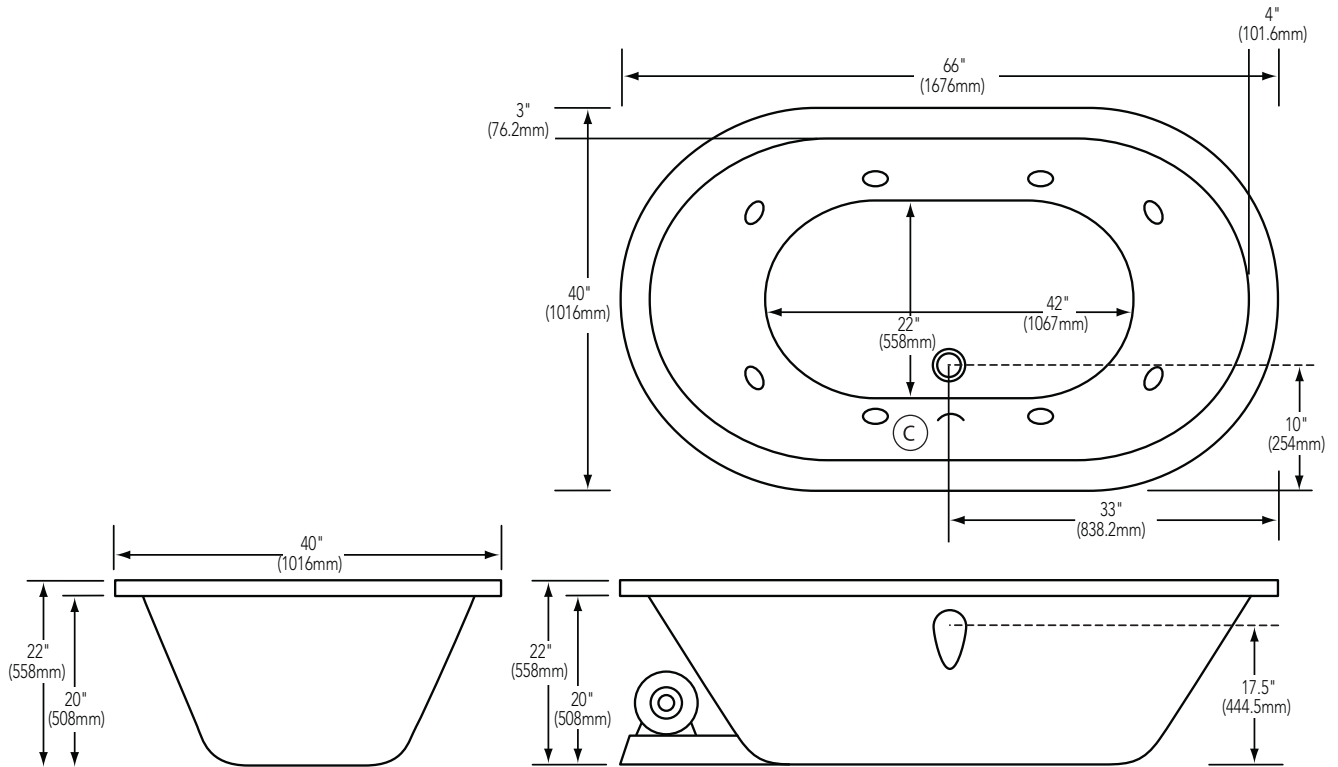

Mirabelle®

BOCA RATON COLLECTION

6640 OVAL

AIR BATH, SOAKER, TOTAL MASSAGE AND WHIRLPOOL TUBS

Dimensions: 66"L x 40"W x 22"H

Product Codes:

MIRBRA6640VWH (white air massage), MIRBRA6640VBS (biscuit air massage)
MIRBRS6640VWH (white soaker tub), MIRBRS6640VBS (biscuit soaker tub)
MIRBRT6640VWH (white total massage), MIRBRT6640VBS (biscuit total massage)
MIRBRW6640VWH (white whirlpool), MIRBRW6640VBS (biscuit whirlpool)

Mirabelle®

BOCA RATON COLLECTION

6640 OVAL

AIR BATH, SOAKER, TOTAL MASSAGE AND WHIRLPOOL TUBS

Product Codes:

MIRBRA6640VWH (white air massage), MIRBRA6640VBS (biscuit air massage)
MIRBRS6640VWH (white soaker tub), MIRBRS6640VBS (biscuit soaker tub)
MIRBRT6640VWH (white total massage), MIRBRT6640VBS (biscuit total massage)
MIRBRW6640VWH (white whirlpool), MIRBRW6640VBS (biscuit whirlpool)

Ⓒ Designates control location

Note: All dimensions and specifications are nominal and may vary +/- 1/4". Use actual products for accuracy in critical situations.