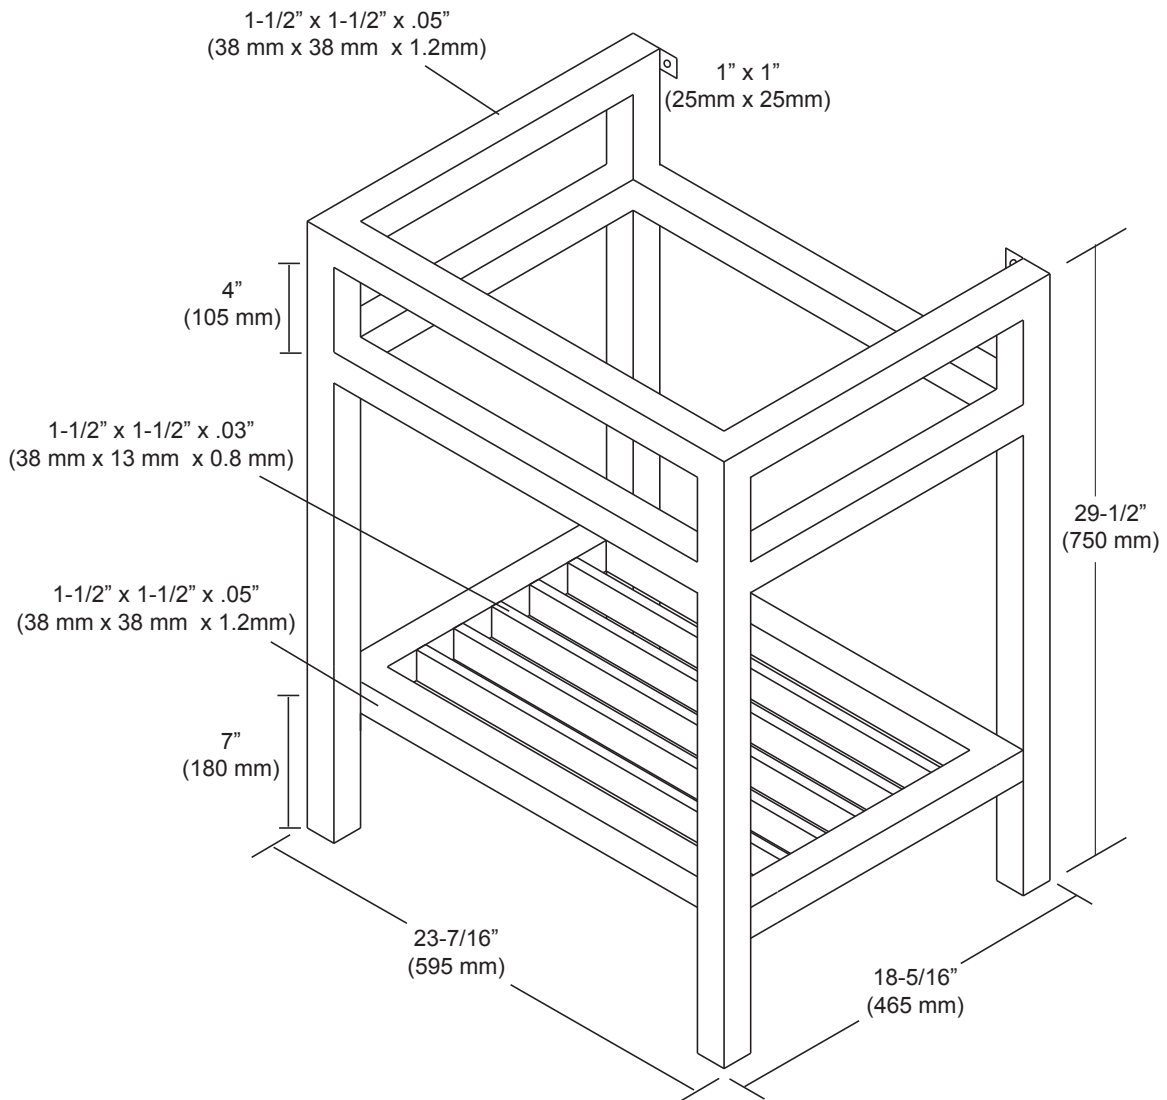

## CONSOLE FOR SMALL SQUARE LAVATORY

---

Dimensions: 23-7/16" x 18-5/16"

**Product Codes:**

MIR2419RCP (polished chrome)

MIR2419RSS (stainless steel)

- 18 gauge, Type 304 Stainless Steel
- Features adjustable leg levelers for easy leveling on uneven floors
- To be used with the small square lavatory MIR2419
- Available in chrome and stainless steel

See dimensional drawing on back

©2011 Ferguson Enterprises, Inc. All Rights Reserved 6906 Rev. 03/11

Mirabelle®

CONSOLE FOR SMALL SQUARE LAVATORY

Product Codes:

MIR2419RCP (polished chrome)

MIR2419RSS (stainless steel)

Note: All dimensions and specifications are nominal and may vary +/- 1/4". Use actual products for accuracy in critical situations.