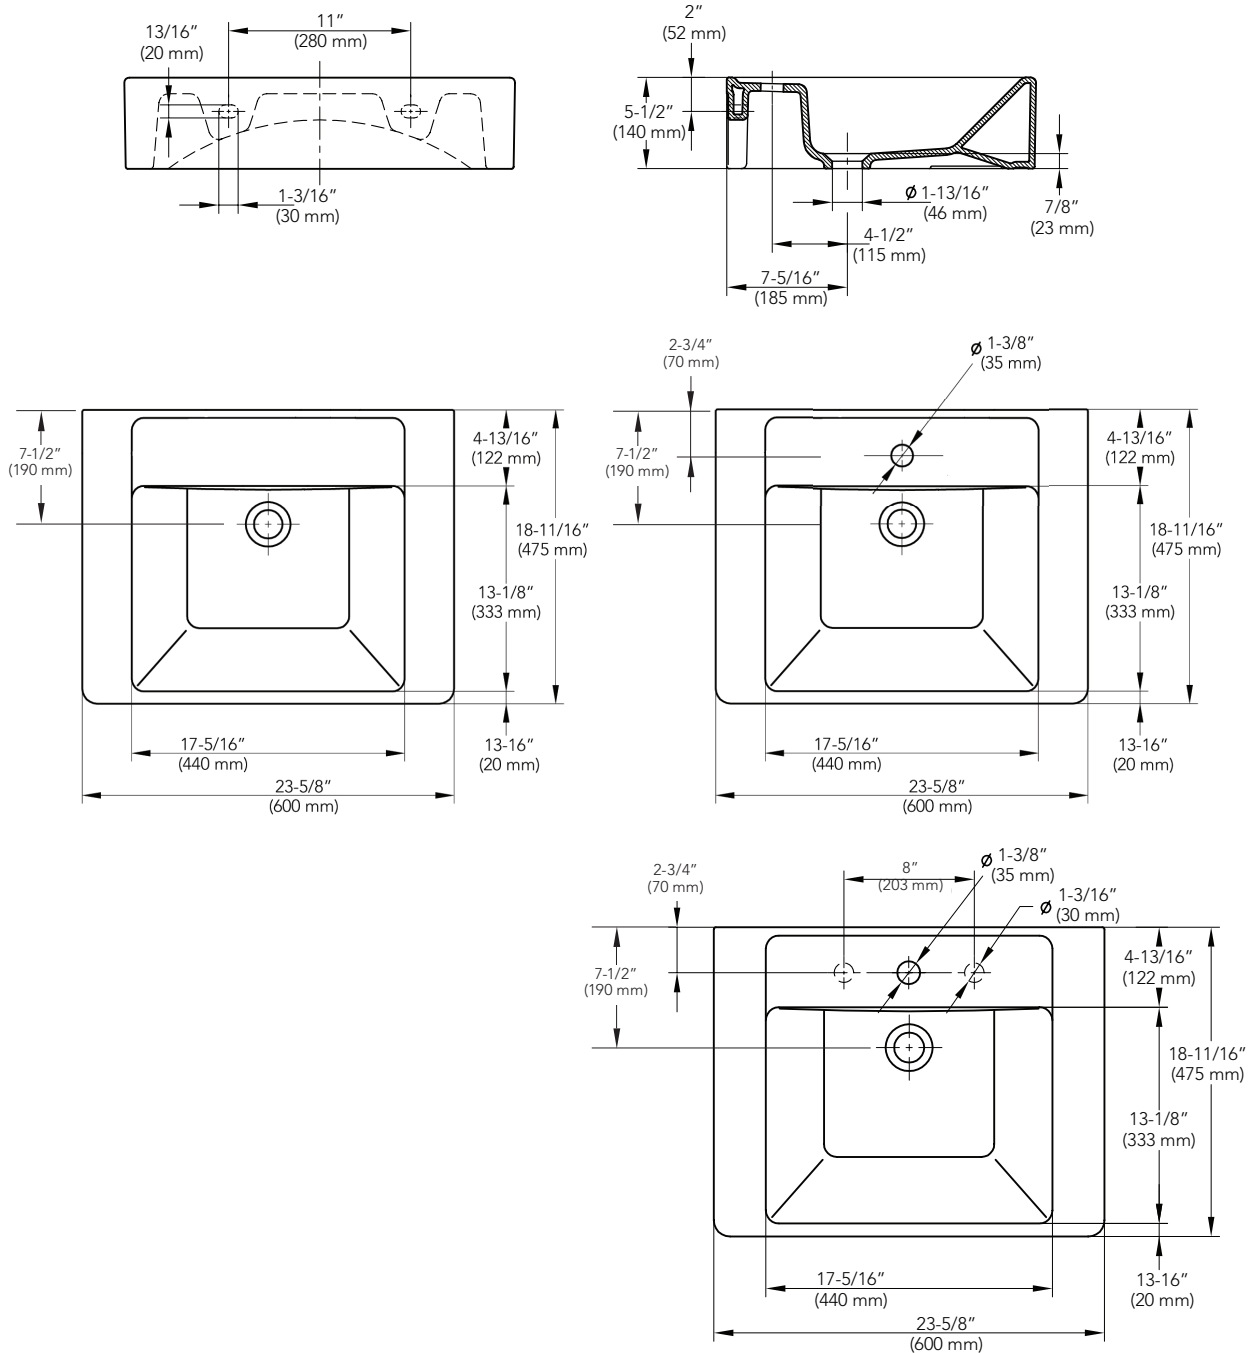

Mirabelle®

SMALL SQUARE LAVATORY

Dimensions: 23-5/8" x 18-11/16"

Product Codes:

MIR24190WH – 0-hole lavatory (white)

MIR24191WH – Single-hole lavatory (white)

MIR24198WH – 8" centers lavatory (white)

- Vitreous china construction
- Wide and spacious basin for comfortable use
- Drilled for 0-hole, single-hole or 8" widespread faucet
- Installation: using console, countertop, or wall-mounted
- Requires grid drain less overflow (sold separately)
- Installation, operating, care and maintenance instructions included
- 1 year limited warranty
- Meets ASME Standard: A112.19.2M
- cUPC/IAPMO listed
- ADA compliant when installed according to ADA guidelines
- Optional metal console available - MIR2419RCP, MIR2419RSS
- Recommended Accessories
 - MB139540 Grid drain less overflow, CP
 - MB139542 Grid drain less overflow, BN
 - MB139544 Grid drain less overflow, ORB
 - MB139521 Contemporary P-trap, CP
 - MB139522 Contemporary P-trap, BN

See dimensional drawing on back

©2011 Ferguson Enterprises, Inc. All Rights Reserved 6906 Rev. 03/11

Mirabelle®

SMALL SQUARE LAVATORY

Product Codes:

- MIR24190WH – 0-hole lavatory (white)
- MIR24191WH – Single-hole lavatory (white)
- MIR24198WH – 8" centers lavatory (white)

Note: All dimensions and specifications are nominal and may vary \pm 1/4". Use actual products for accuracy in critical situations.