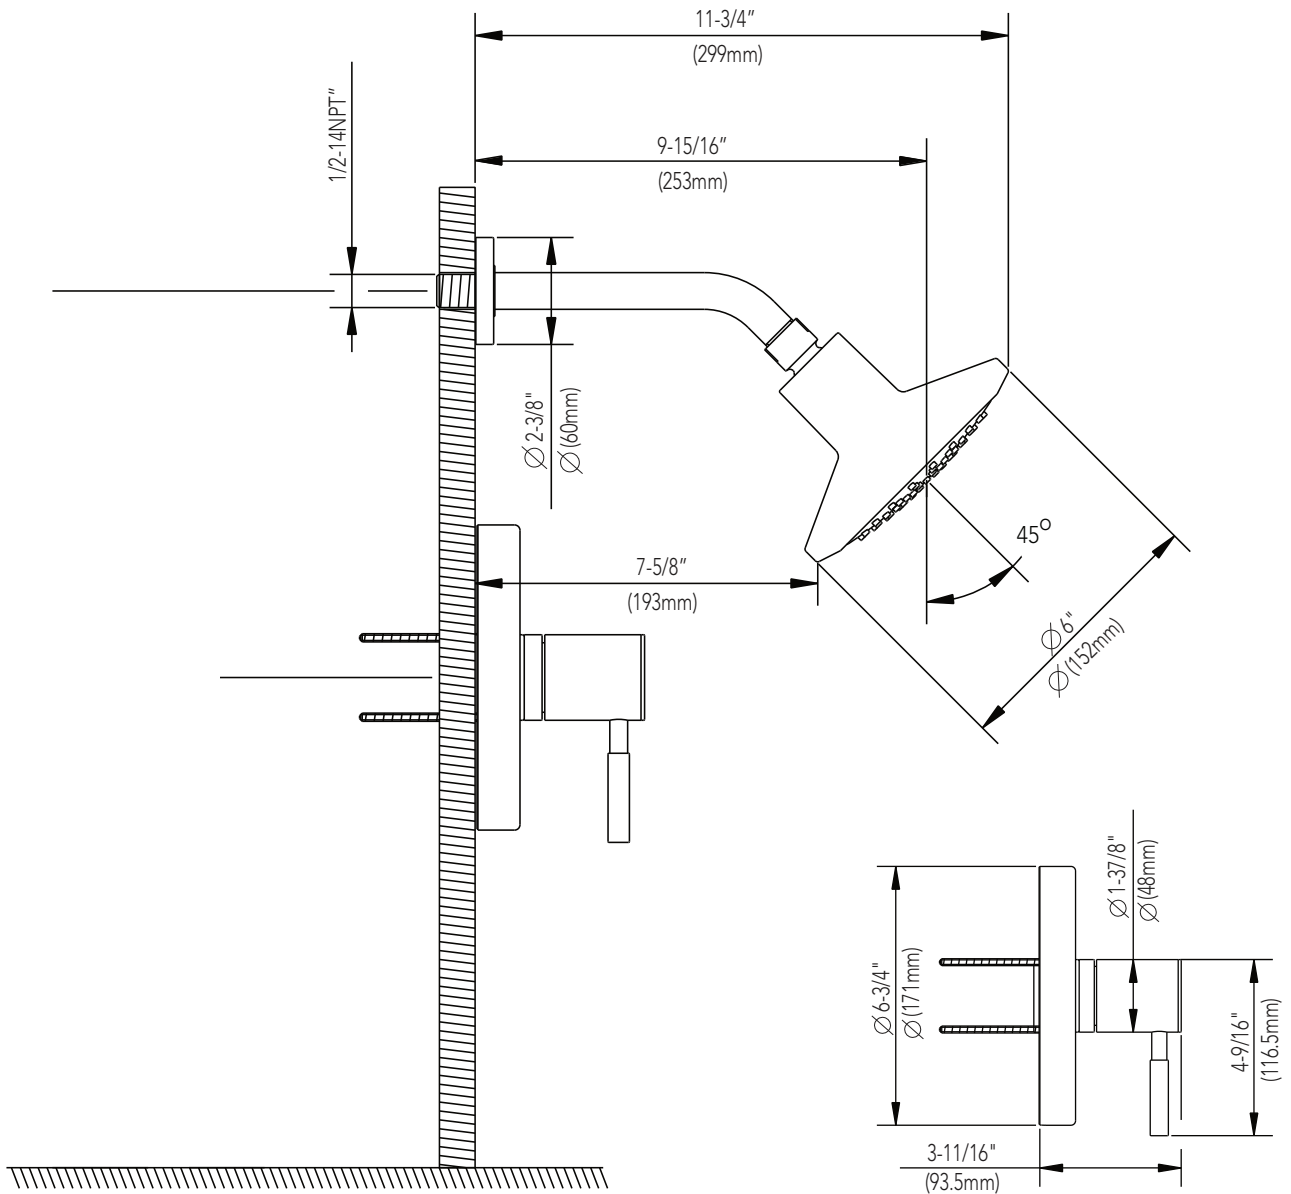

Mirabelle®

EDENTON COLLECTION

SINGLE-HANDLE SHOWER ONLY TRIM KIT

Product Codes:

MIRE8020BN (brushed nickel)

MIRE8020CP (polished chrome)

- Solid brass construction
- Showerhead 2.5 GPM max.
- Pressure balanced
- Use with ACCUFIT MIR3001 valve
- Installation, operating, care and maintenance instructions included
- Lifetime limited warranty
- Meets ANSI: A112.18.1M
- NSF/ANSI Std. 61 compliant
- cUPC/IAPMO listed
- ADA compliant
- Extension kit available - ACF3001EXT (finish specific)

### SINGLE-HANDLE SHOWER ONLY TRIM KIT

**Product Codes:**

MIRE8020BN (brushed nickel)

MIRE8020CP (polished chrome)

All dimensions are based on original specifications and are subject to change and variation.