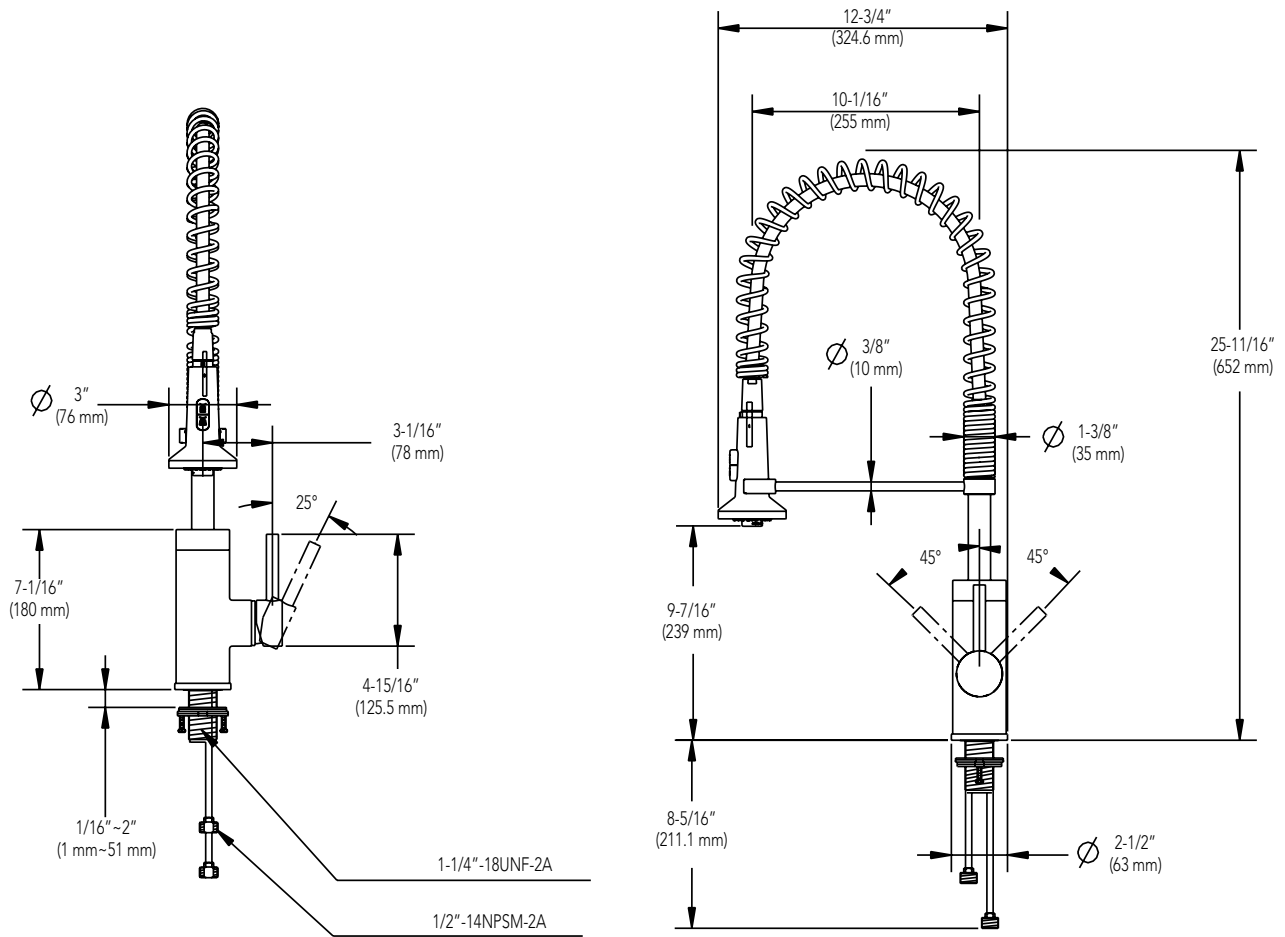

## Product Codes:

MIRXCPS100CP (polished chrome)

MIRXCPS100SS (stainless steel)

- Spring action wand
- Ceramic disc cartridge
- Solid brass construction
- 1.75 GPM flow (Cal Green Compliant)
- Extra long shank allows for thick counter installation
- Single-hole installation
- Double braided stainless steel hose
- 2 function spray/aerated stream
- Diverts from spray to stream without shutting off water
- Installation, operating, and care and maintenance instructions included
- Limited lifetime warranty
- Meets ANSI: A112.18.1M
- NSF/ANSI Std. 61 compliant
- Complies with California Lead Plumbing Laws (AB 1953)
- cUPC/IAPMO listed
- ADA compliant
- Replacement cartridge available - MIR507348N

### SINGLE-HANDLE PRE-RINSE FAUCET

**Product Codes:**

MIRXCPS100CP (polished chrome)

MIRXCPS100SS (stainless steel)

Note: All dimensions and specifications are nominal and may vary  $\pm 1/4$ . Use actual products for accuracy in critical situations.