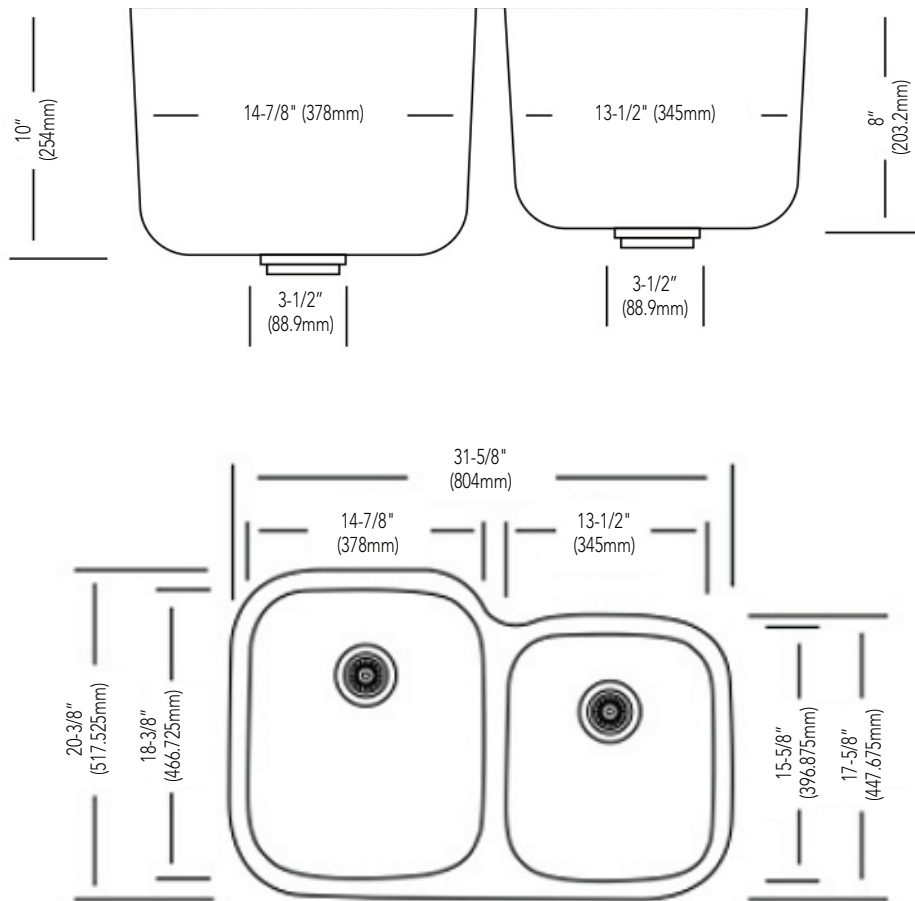

Mirabelle®

KITCHEN SINKS

TWO-BOWL LEFT-HAND UNDERMOUNT SINK

Dimensions:

31-5/8" x 20-3/8" overall size
13-1/2" x 15-5/8" bowl size (small)
14-7/8" x 18-3/8" bowl size (large)
8" bowl depth (small)
10" bowl depth (large)
3-1/2" drain diameter

Product Code:

MIRUC3221L (brushed finish)

- Type 304 stainless steel
- 16 gauge
- Sound absorption pads and coating to minimize vibration and sound and increase durability
- Mounting hardware and template included
- Minimum Cabinet Size: 36"
- Limited lifetime warranty
- Meets ASME/ANSI A 112.19.3M
- cUPC/IAPMO listed
- Recommended accessories
 - MB132974 Disposal flange with stopper, SS
 - MB132975 Disposal flange with stopper, BN
 - MB132978 Disposal flange with stopper, CP
 - MB132981 Basket strainer, SS
 - MB132982 Basket strainer, BN
 - MB132984 Basket strainer, CP
 - MIRG1518 Bottom grid, large, CP
 - MIRG1315 Bottom grid, small, CP

Mirabelle[®]

KITCHEN SINKS

TWO-BOWL LEFT-HAND UNDERMOUNT SINK

Product Code:
MIRUC3221L (brushed finish)

Note: All dimensions and specifications are nominal and may vary +/- 1/4". Use actual products for accuracy in critical situations.