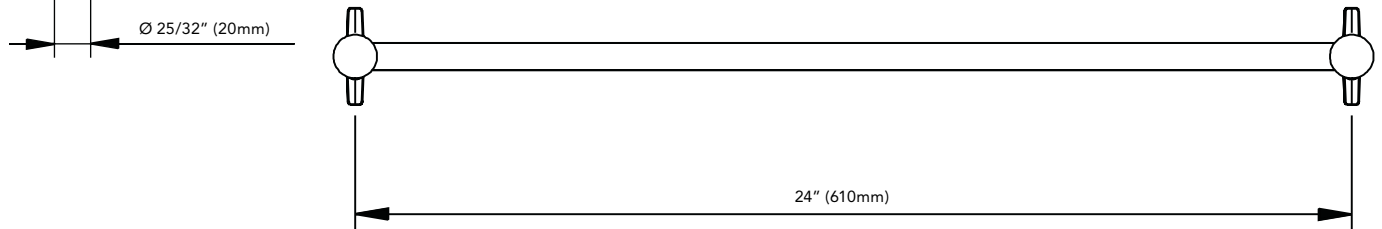

Mirabelle™

WINTER HAVEN COLLECTION

ACCESSORIES

12" TOWEL BAR

Product Codes:
MIRWH12TBCP (polished chrome)
MIRWH12TBPN (polished nickel)
MIRWH12TBSN (satin nickel)

18" TOWEL BAR

Product Codes:
MIRWH18TBCP (polished chrome)
MIRWH18TBPN (polished nickel)
MIRWH18TBSN (satin nickel)

24" TOWEL BAR

Product Codes:
MIRWH24TBCP (polished chrome)
MIRWH24TBPN (polished nickel)
MIRWH24TBSN (satin nickel)

All dimensions are based on original specifications and are subject to change and variation.