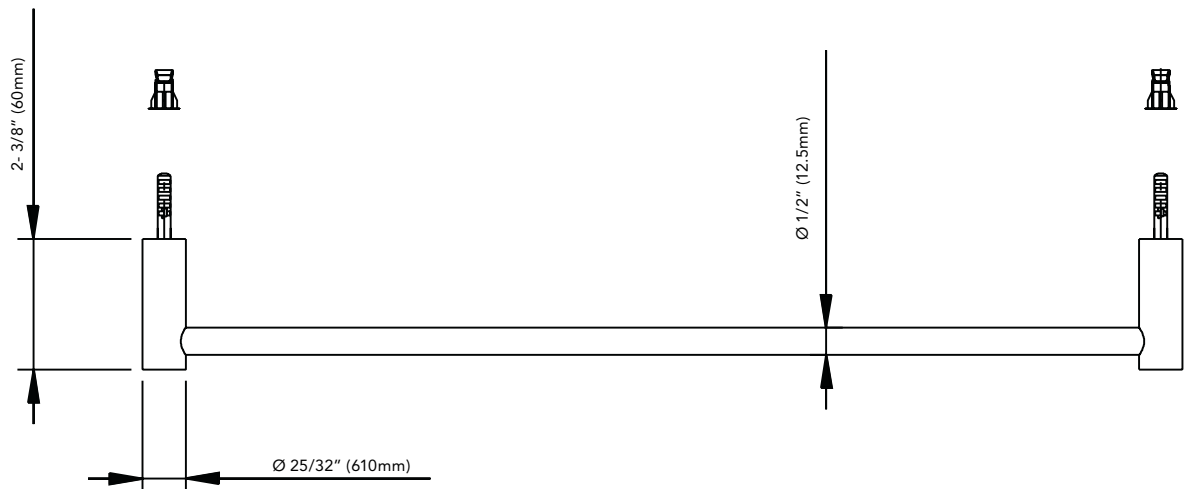

18" TOWEL BAR

Product Codes:

MIRWH18TBCP (polished chrome)
MIRWH18TBPN (polished nickel)
MIRWH18TBSN (satin nickel)

24" TOWEL BAR

Product Codes:

MIRWH24TBCP (polished chrome)
MIRWH24TBPN (polished nickel)
MIRWH24TBSN (satin nickel)

Mirabelle™

WINTER HAVEN COLLECTION

ACCESSORIES

12" TOWEL BAR

Product Codes:
MIRWH12TBCP (polished chrome)
MIRWH12TBPN (polished nickel)
MIRWH12TBSN (satin nickel)

18" TOWEL BAR

Product Codes:
MIRWH18TBCP (polished chrome)
MIRWH18TBPN (polished nickel)
MIRWH18TBSN (satin nickel)

24" TOWEL BAR

Product Codes:
MIRWH24TBCP (polished chrome)
MIRWH24TBPN (polished nickel)
MIRWH24TBSN (satin nickel)

All dimensions are based on original specifications and are subject to change and variation.