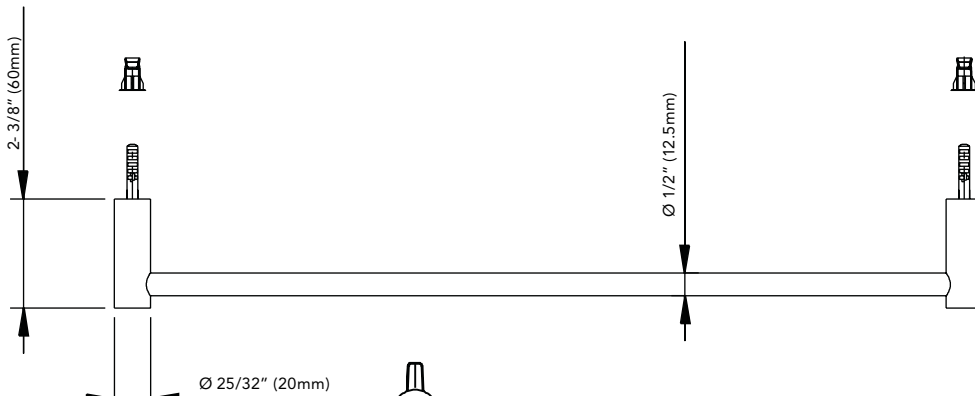

18" TOWEL BAR

Product Codes:

MIRWH18TBCP (polished chrome)
MIRWH18TBPN (polished nickel)
MIRWH18TBSN (satin nickel)

24" TOWEL BAR

Product Codes:

MIRWH24TBCP (polished chrome)
MIRWH24TBPN (polished nickel)
MIRWH24TBSN (satin nickel)

Mirabelle™

WINTER HAVEN COLLECTION

ACCESSORIES

12" TOWEL BAR

Product Codes:
MIRWH12TBCP (polished chrome)
MIRWH12TBPN (polished nickel)
MIRWH12TBSN (satin nickel)

18" TOWEL BAR

Product Codes:
MIRWH18TBCP (polished chrome)
MIRWH18TBPN (polished nickel)
MIRWH18TBSN (satin nickel)

24" TOWEL BAR

Product Codes:
MIRWH24TBCP (polished chrome)
MIRWH24TBPN (polished nickel)
MIRWH24TBSN (satin nickel)

All dimensions are based on original specifications and are subject to change and variation.