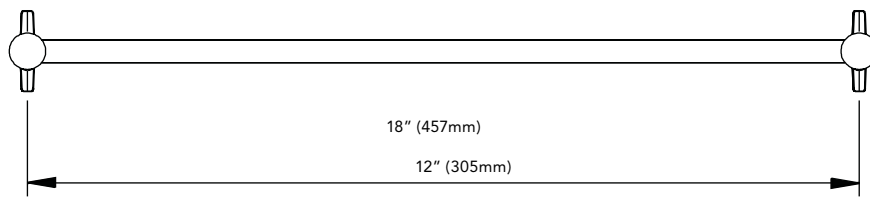

18" TOWEL BAR

Product Codes:

MIRWH18TBCP (polished chrome)
MIRWH18TBPN (polished nickel)
MIRWH18TBSN (satin nickel)

24" TOWEL BAR

Product Codes:

MIRWH24TBCP (polished chrome)
MIRWH24TBPN (polished nickel)
MIRWH24TBSN (satin nickel)

Mirabelle™

WINTER HAVEN COLLECTION

ACCESSORIES

12" TOWEL BAR

Product Codes:
MIRWH12TBCP (polished chrome)
MIRWH12TBPN (polished nickel)
MIRWH12TBSN (satin nickel)

18" TOWEL BAR

Product Codes:
MIRWH18TBCP (polished chrome)
MIRWH18TBPN (polished nickel)
MIRWH18TBSN (satin nickel)

24" TOWEL BAR

Product Codes:
MIRWH24TBCP (polished chrome)
MIRWH24TBPN (polished nickel)
MIRWH24TBSN (satin nickel)

All dimensions are based on original specifications and are subject to change and variation.