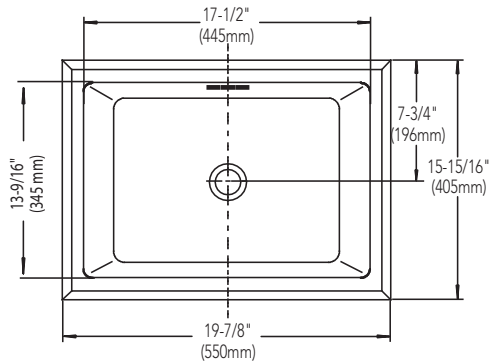

## UNDERMOUNT LAVATORY

---

Dimensions: 17-1/2" x 13-9 /16" (interior)

Dimensions: 19-7/8" x 15-15/16" (exterior)

**Product Codes:**

MIRU1713WH (white)

MIRU1713BS (biscuit)

- Vitreous china with overflow
- Cutout template included
- Installation, operating, care and maintenance instructions included
- 1 year limited warranty
- Meets ASME Standard: A112.19.2M
- cUPC/IAPMO listed
- 5-9/16" internal basin depth
- 5-7/16" basin depth to overflow

NOTE: If installing pop-up drain – review lift rod arm length.  
Verify proper installation with this lavatory.

### Product Codes:

MIRU1713WH (white)

MIRU1713BS (biscuit)

Note: All dimensions and specifications are nominal and may vary +/- 1/4". Use actual products for accuracy in critical situations.