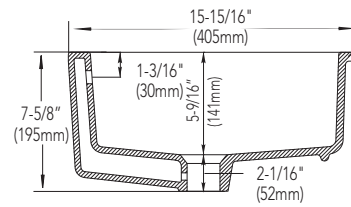

## UNDERMOUNT LAVATORY

---

Dimensions: 17-1/2" x 13-9 /16" (interior)

Dimensions: 19-7/8" x 15-15/16" (exterior)

**Product Codes:**

MIRU1713WH (white)

MIRU1713BS (biscuit)

- Vitreous china with overflow
- Cutout template included
- Installation, operating, care and maintenance instructions included
- 1 year limited warranty
- Meets ASME Standard: A112.19.2M
- cUPC/IAPMO listed
- 5-9/16" internal basin depth
- 5-7/16" basin depth to overflow

NOTE: If installing pop-up drain – review lift rod arm length.  
Verify proper installation with this lavatory.

### Product Codes:

MIRU1713WH (white)

MIRU1713BS (biscuit)

Note: All dimensions and specifications are nominal and may vary +/- 1/4". Use actual products for accuracy in critical situations.