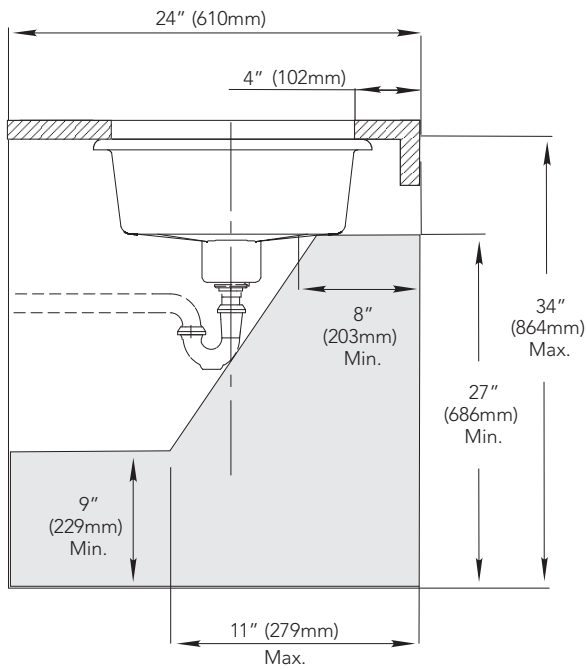

## UNDERMOUNT LAVATORY

---

Dimensions: 17-1/2" x 13-9 /16" (interior)

Dimensions: 19-7/8" x 15-15/16" (exterior)

**Product Codes:**

MIRU1713WH (white)

MIRU1713BS (biscuit)

- Vitreous china with overflow
- Cutout template included
- Installation, operating, care and maintenance instructions included
- 1 year limited warranty
- Meets ASME Standard: A112.19.2M
- cUPC/IAPMO listed
- 5-9/16" internal basin depth
- 5-7/16" basin depth to overflow

NOTE: If installing pop-up drain – review lift rod arm length.  
Verify proper installation with this lavatory.

### Product Codes:

MIRU1713WH (white)

MIRU1713BS (biscuit)

Note: All dimensions and specifications are nominal and may vary +/- 1/4". Use actual products for accuracy in critical situations.