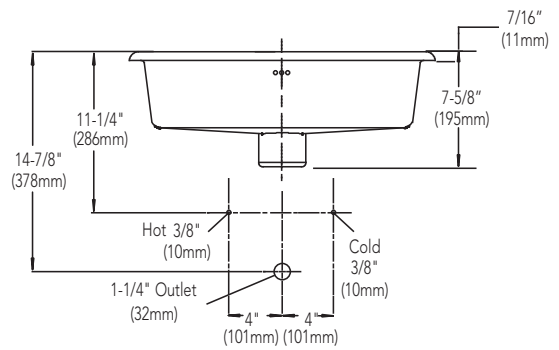

## UNDERMOUNT LAVATORY

---

Dimensions: 17-1/2" x 13-9 /16" (interior)

Dimensions: 19-7/8" x 15-15/16" (exterior)

**Product Codes:**

MIRU1713WH (white)

MIRU1713BS (biscuit)

- Vitreous china with overflow
- Cutout template included
- Installation, operating, care and maintenance instructions included
- 1 year limited warranty
- Meets ASME Standard: A112.19.2M
- cUPC/IAPMO listed
- 5-9/16" internal basin depth
- 5-7/16" basin depth to overflow

NOTE: If installing pop-up drain – review lift rod arm length.  
Verify proper installation with this lavatory.

### Product Codes:

MIRU1713WH (white)

MIRU1713BS (biscuit)

Note: All dimensions and specifications are nominal and may vary +/- 1/4". Use actual products for accuracy in critical situations.