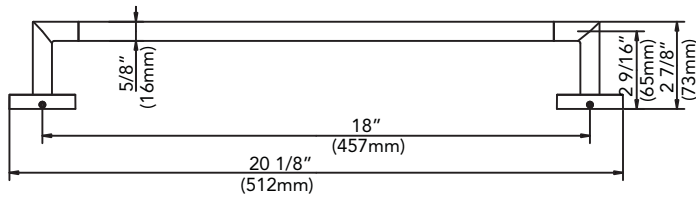

EDENTON COLLECTION

ACCESSORIES

18" TOWEL BAR

Product Codes:

MIRMLED18TBCP (polished chrome)

MIRMLED18TBBN (brushed nickel)

24" TOWEL BAR

Product Codes:

MIRMLED24TBCP (polished chrome)

MIRMLED24TBBN (brushed nickel)

18" Towel Bar

24" Towel Bar