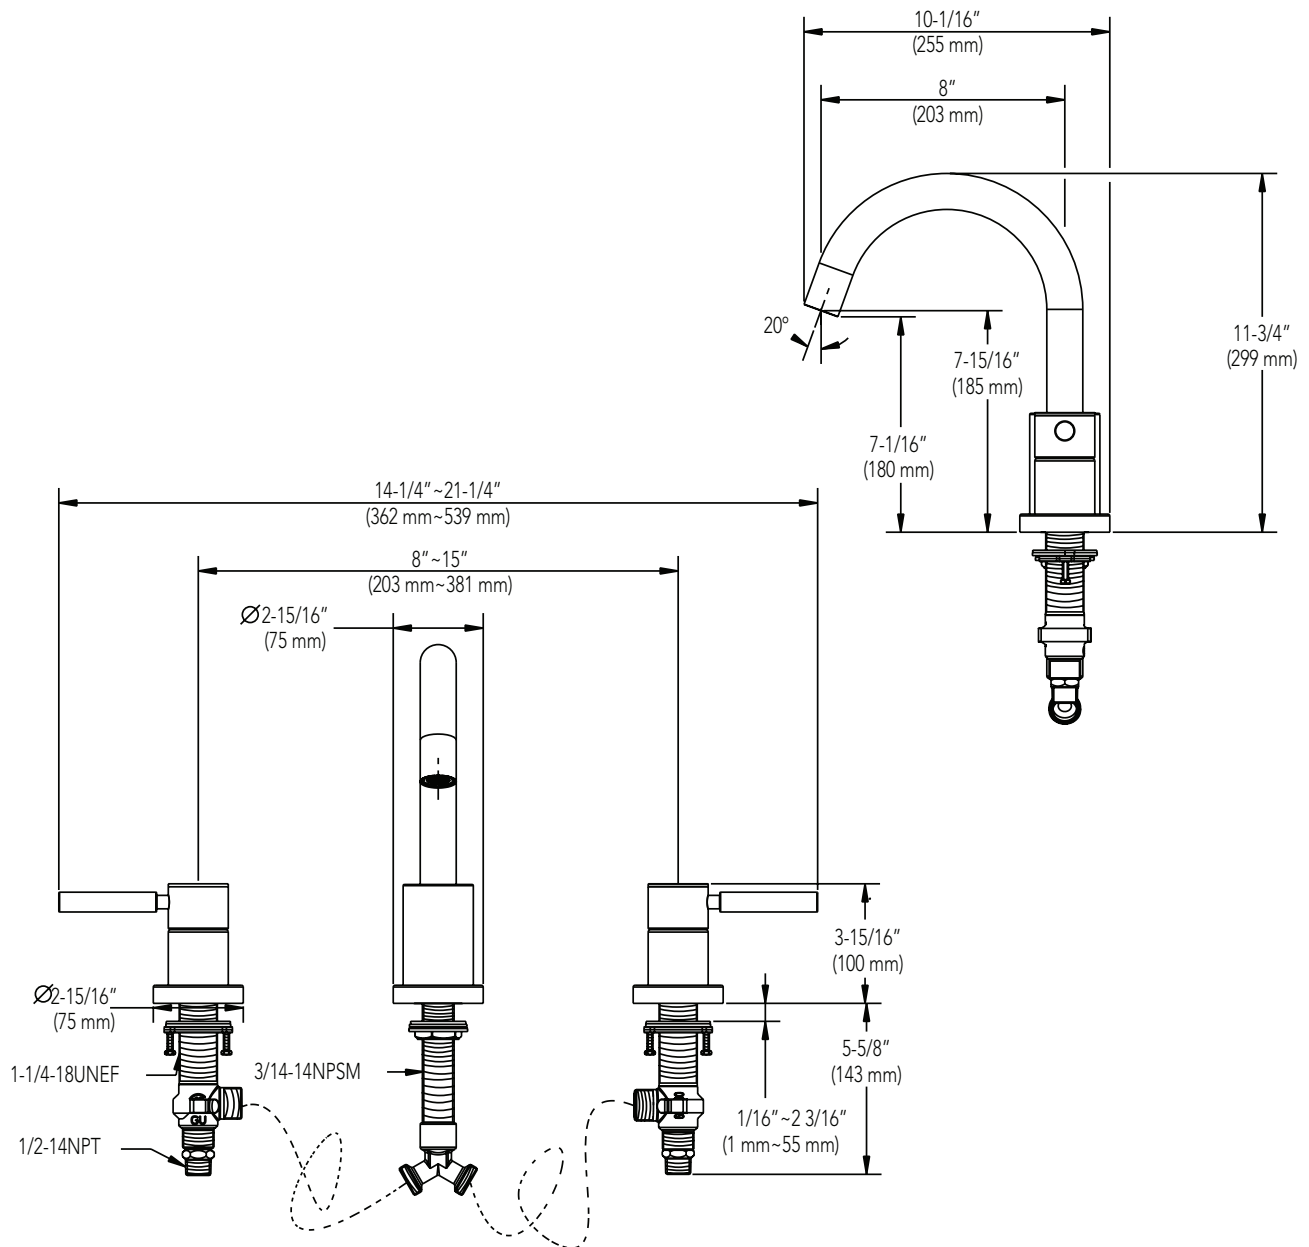

### TWO-HANDLE ROMAN TUB FAUCET

**Product Codes:**

MIRE3RTBN (brushed nickel)

MIRE3RTCP (polished chrome)

- Solid brass construction
- 8" to 16" installation spread
- 16.12 GPM @ 60 psi
- Quarter-turn ceramic disc cartridge
- Installation, operating, care and maintenance instructions included
- Lifetime limited warranty
- Meets ANSI: A112.18.1M
- NSF/ANSI Std. 61 compliant
- cUPC/IAPMO listed
- ADA compliant
- Includes rough-in valve

### TWO-HANDLE ROMAN TUB FAUCET

**Product Codes:**

MIRE3RTBN (brushed nickel)

MIRE3RTCP (polished chrome)

All dimensions are based on original specifications and are subject to change and variation.