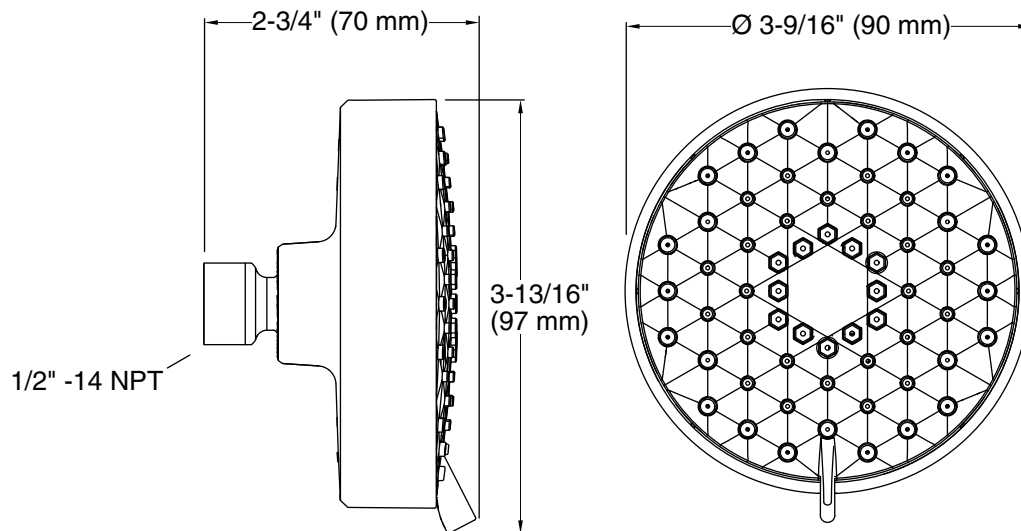

AWAKEN™ G90

Installation Notes

Install this product according to the installation guide.

Product Diagram