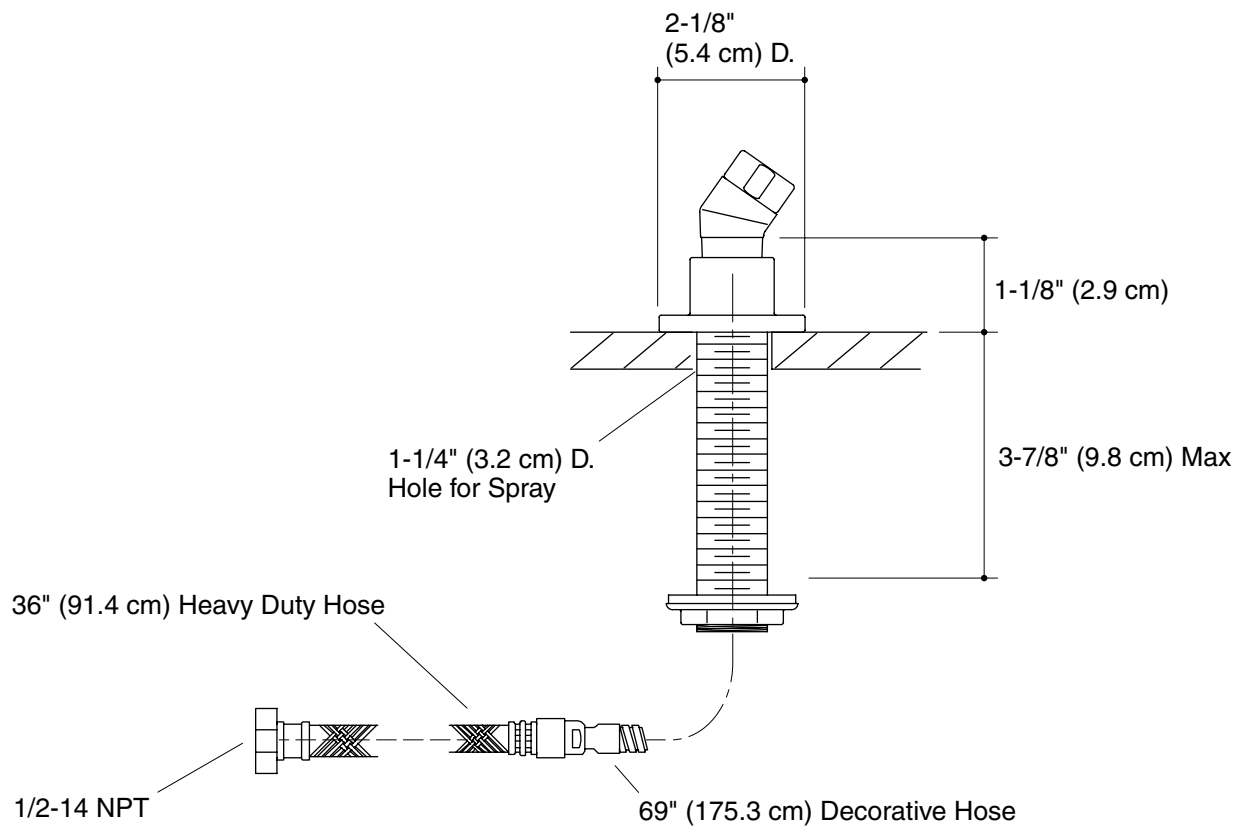

STILLNESS®

Installation Notes

Install this product according to the installation guide.

Product Diagram