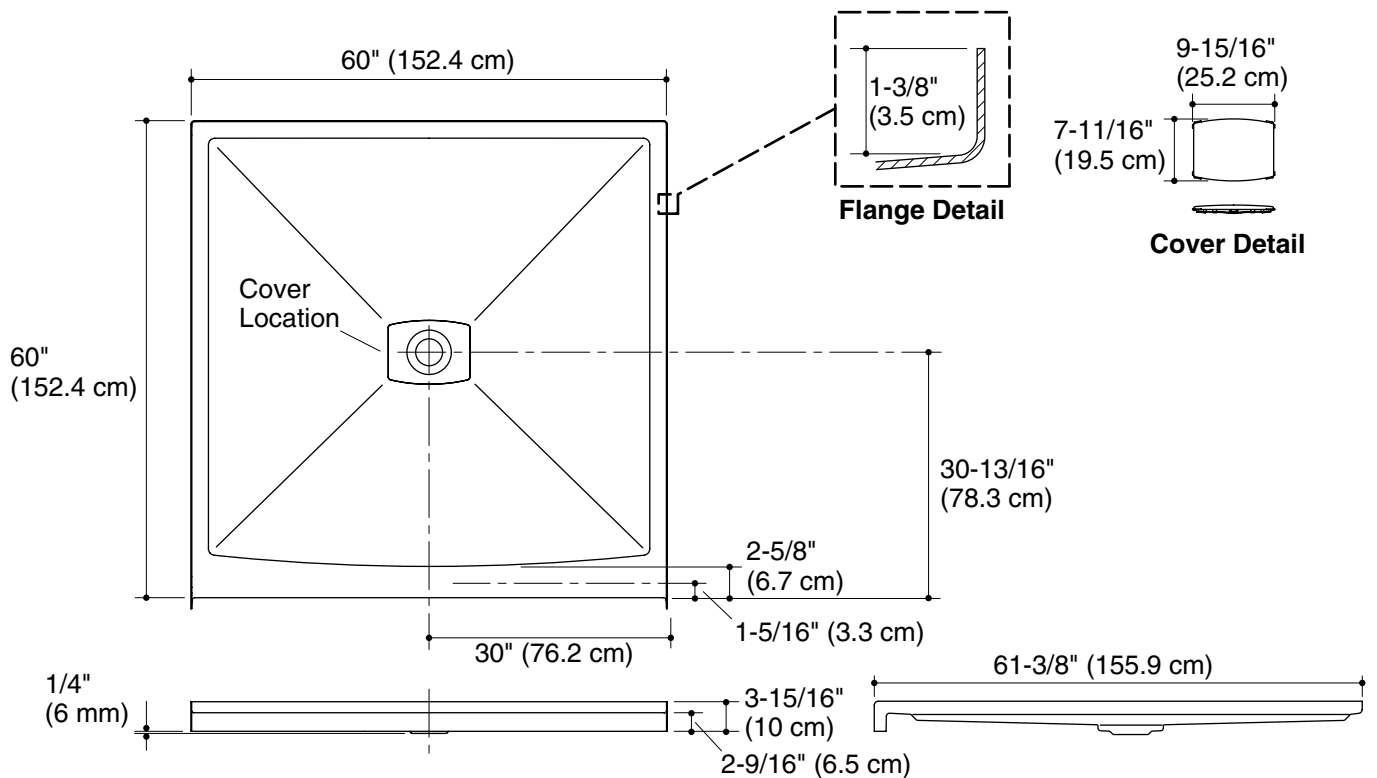

ARCHER™

Technical Information

Fixture*:	
Weight	83 lbs (37.7 kg)
Configuration	one-piece
Drain hole	3-3/8" (8.6 cm) D.
* Approximate measurements for comparison only.	
Included components:	
Removable cover	1062356

Installation Notes

Install this product according to the installation guide.

Shimming may be required to level the fixture.

Shimming may be required between the stud frame and the fixture.

The stud opening tolerance is +1/4" (6 mm), -0" (0 mm).

When fire rated construction is specified, dimensions are to the inside of the fire-rated wall.

Product Diagram

ARCHER™ FRP SHOWER RECEPTOR WITH REMOVABLE COVER

Page 2 of 2
1066257-4-B

THE BOLD LOOK
OF **KOHLER**®