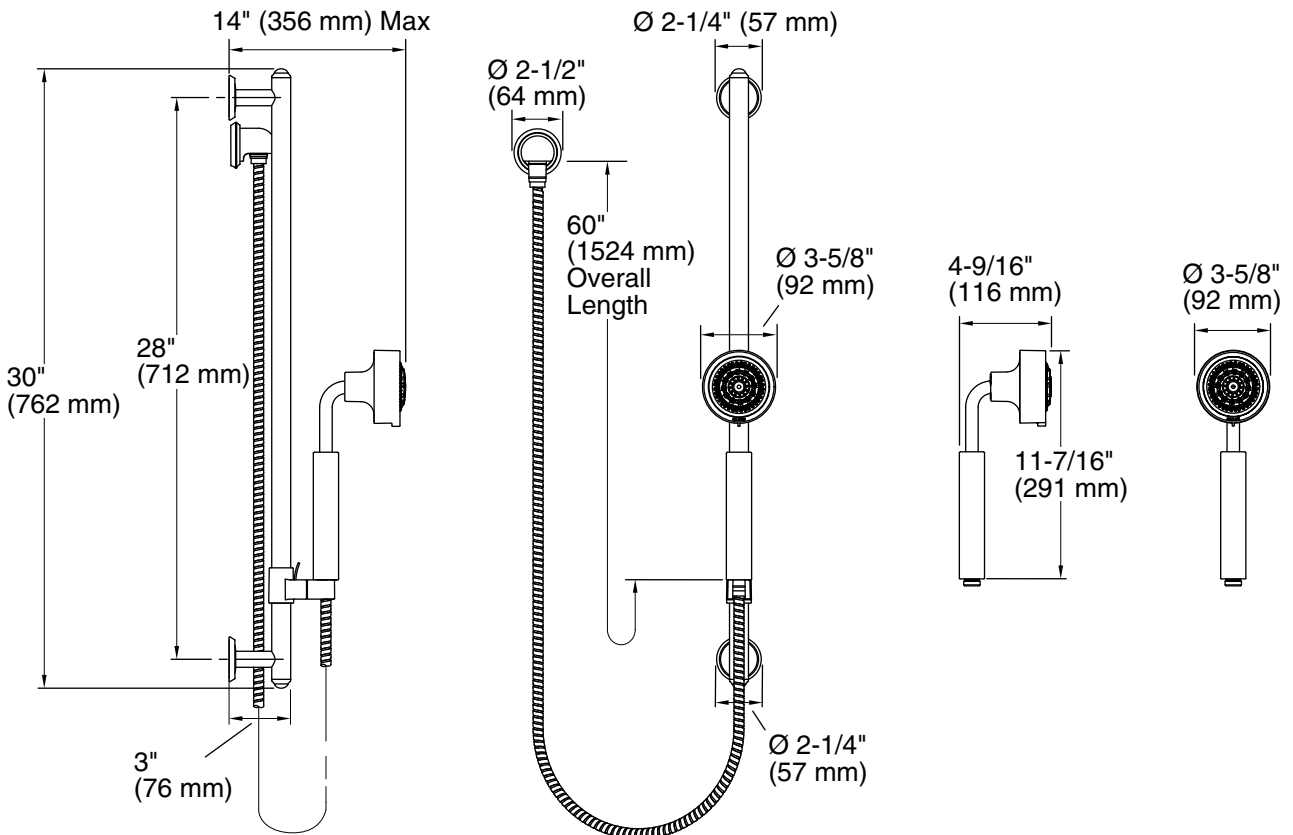

Installation Notes

Install this product according to the installation guide.

IMPORTANT! The sidebar must be mounted to stud framing at both the top and bottom mounting locations. Do not use or depend on plastic wall anchors to attach the sidebar.

Plumbing codes may require an atmospheric vacuum breaker (such as the KOHLER K-9660) be installed in-line to handshowers. Consult with local plumbing codes.

Reduced flow spray option provides non-positive shut-off required by 2010 ADA Standards for Accessible Design, Section 607.6 Spray Unit and Water (baths) and Section 608.6 Spray Unit and Water (Showers).

Product Diagram