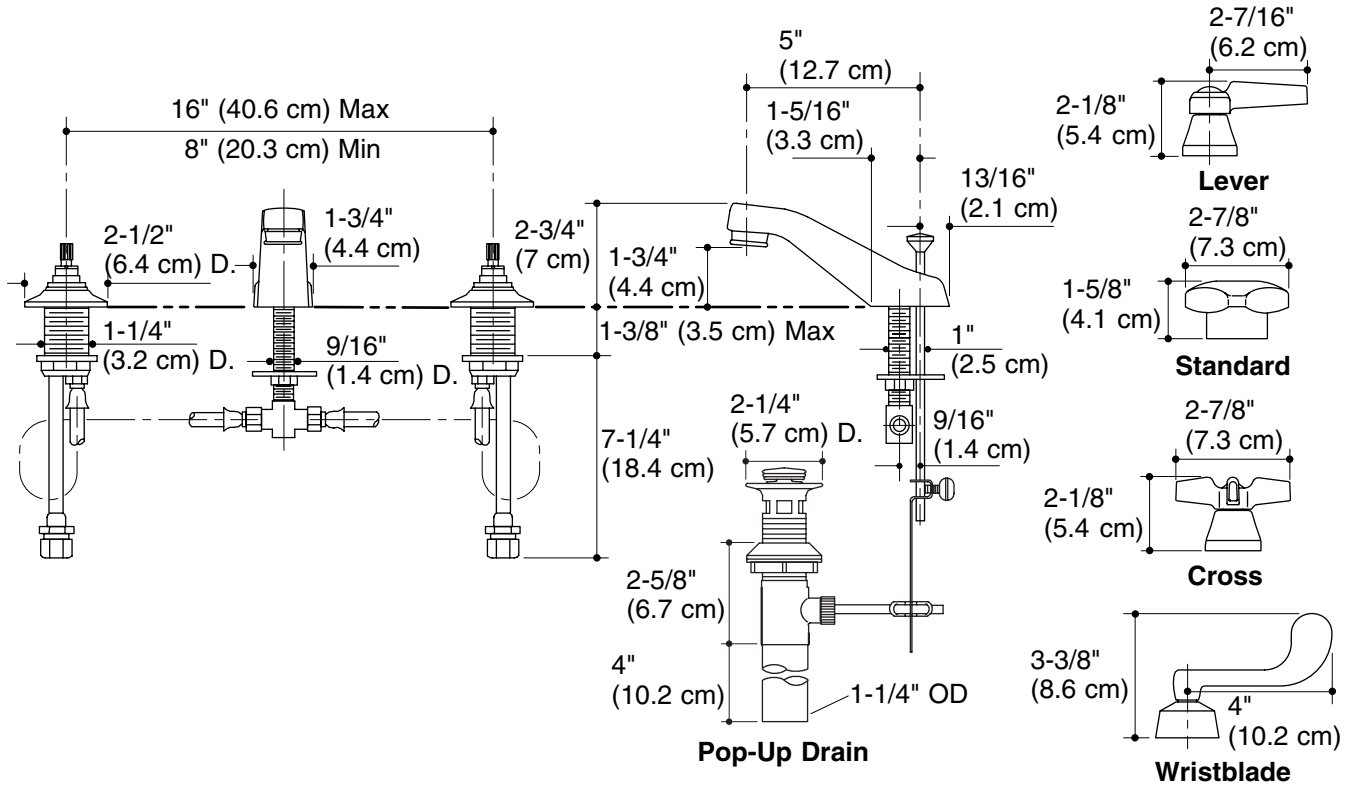

Optional Accessories		
40003	Wrench for long-stemmed ceramic valve bodies	☐ NA

Installation Notes

Install this product according to the installation guide.

Product Diagram