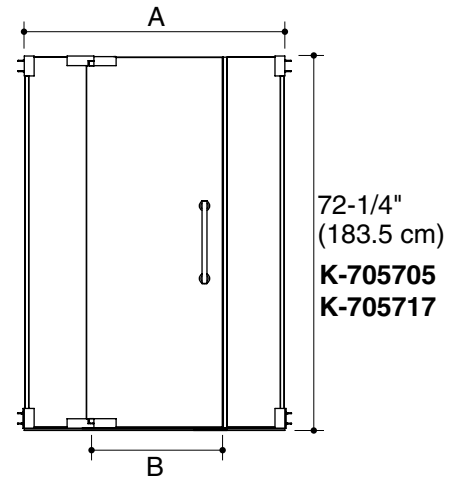

Product Specification

The pivot shower door shall be available with 3/8" (10 mm) or 1/2" (12 mm) glass side lite and strike lite options [hinge lite always 1/2" (12 mm)]. Product shall feature out-of-plumb adjustability to allow for easy installation and stainless steel/brass fasteners to prevent rusting or corrosion. Product shall have CleanCoat glass coating. Product shall feature a minimalist design with sharp, clean lines and coordinate with the Purist Suite when handle kit K-705767 is purchased. Product requires hardware kits combined with a handle model and glass model. The pivot shower door shall be Kohler Model K-____-L-____ with required glass model K-____ and required hardware model K-____.

Installation Notes

Install this product according to the installation guide.

For models with an opening width greater than 57-1/4" (145.4 cm): The shower door must be installed between the two glass side lites.

Model	A (Min - Max)	B (Walk Through Max)
K-705700	30-1/4" (76.8 cm) - 32-3/4" (83.2 cm)	21-5/16" (54.1 cm)
K-705701	33-1/4" (84.5 cm) - 35-3/4" (90.8 cm)	21-5/16" (54.1 cm)
K-705702	36-1/4" (92.1 cm) - 38-3/4" (98.4 cm)	27-5/16" (69.4 cm)
K-705703	39-1/4" (99.7 cm) - 41-3/4" (106 cm)	27-5/16" (69.4 cm)
K-705704	45-1/4" (114.9 cm) - 47-3/4" (121.3 cm)	31-5/16" (79.5 cm)
K-705712	30-1/4" (76.8 cm) - 32-3/4" (83.2 cm)	21-5/16" (54.1 cm)
K-705713	33-1/4" (84.5 cm) - 35-3/4" (90.8 cm)	21-5/16" (54.1 cm)
K-705714	36-1/4" (92.1 cm) - 38-3/4" (98.4 cm)	27-5/16" (69.4 cm)
K-705715	39-1/4" (99.7 cm) - 41-3/4" (106 cm)	27-5/16" (69.4 cm)
K-705716	45-1/4" (114.9 cm) - 47-3/4" (121.3 cm)	31-5/16" (79.5 cm)

Model	A (Min - Max)	B (Walk Through Max)
K-705705	57-1/4" (145.4 cm) - 59-3/4" (151.8 cm)	31-1/4" (79.4 cm)
K-705717	57-1/4" (145.4 cm) - 59-3/4" (151.8 cm)	31-1/4" (79.4 cm)

Product Diagram