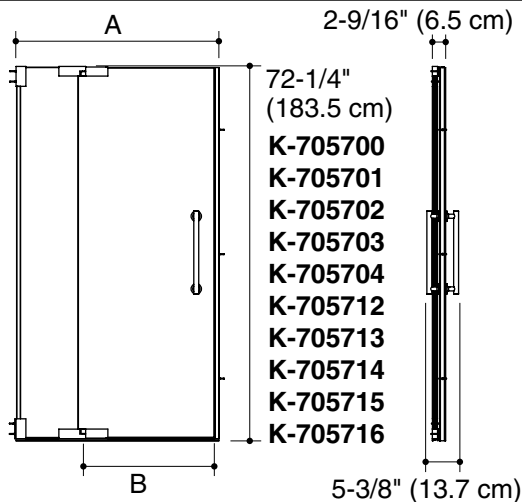

Product Specification

The pivot shower door shall be available with 3/8" (10 mm) or 1/2" (12 mm) glass side lite and strike lite options [hinge lite always 1/2" (12 mm)]. Product shall feature out-of-plumb adjustability to allow for easy installation and stainless steel/brass fasteners to prevent rusting or corrosion. Product shall have CleanCoat glass coating. Product shall feature a minimalist design with sharp, clean lines and coordinate with the Purist Suite when handle kit K-705767 is purchased. Product requires hardware kits combined with a handle model and glass model. The pivot shower door shall be Kohler Model K-____-L-____ with required glass model K-____ and required hardware model K-____.

Installation Notes

Install this product according to the installation guide.

For models with an opening width greater than 57-1/4" (145.4 cm): The shower door must be installed between the two glass side lites.

Model	A (Min - Max)	B (Walk Through Max)
K-705700	30-1/4" (76.8 cm) - 32-3/4" (83.2 cm)	21-5/16" (54.1 cm)
K-705701	33-1/4" (84.5 cm) - 35-3/4" (90.8 cm)	21-5/16" (54.1 cm)
K-705702	36-1/4" (92.1 cm) - 38-3/4" (98.4 cm)	27-5/16" (69.4 cm)
K-705703	39-1/4" (99.7 cm) - 41-3/4" (106 cm)	27-5/16" (69.4 cm)
K-705704	45-1/4" (114.9 cm) - 47-3/4" (121.3 cm)	31-5/16" (79.5 cm)
K-705712	30-1/4" (76.8 cm) - 32-3/4" (83.2 cm)	21-5/16" (54.1 cm)
K-705713	33-1/4" (84.5 cm) - 35-3/4" (90.8 cm)	21-5/16" (54.1 cm)
K-705714	36-1/4" (92.1 cm) - 38-3/4" (98.4 cm)	27-5/16" (69.4 cm)
K-705715	39-1/4" (99.7 cm) - 41-3/4" (106 cm)	27-5/16" (69.4 cm)
K-705716	45-1/4" (114.9 cm) - 47-3/4" (121.3 cm)	31-5/16" (79.5 cm)

Model	A (Min - Max)	B (Walk Through Max)
K-705705	57-1/4" (145.4 cm) - 59-3/4" (151.8 cm)	31-1/4" (79.4 cm)
K-705717	57-1/4" (145.4 cm) - 59-3/4" (151.8 cm)	31-1/4" (79.4 cm)

Product Diagram