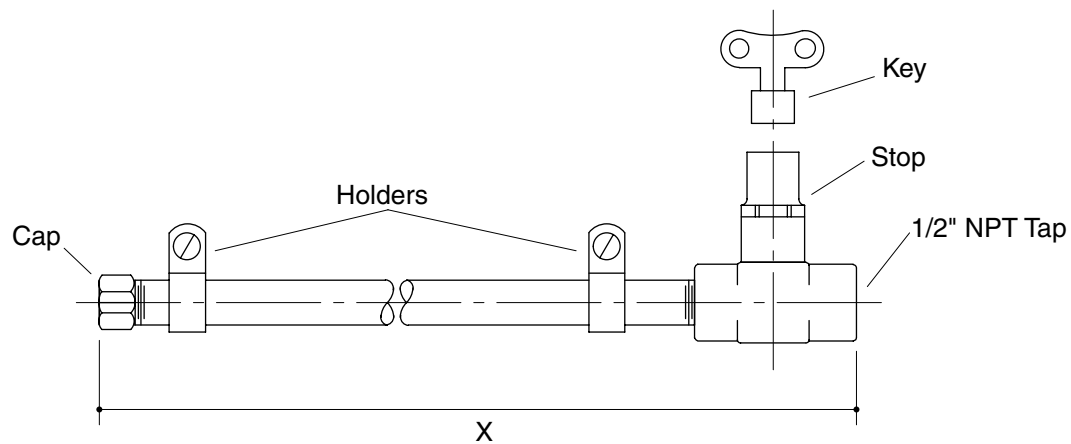

KOHLER®

Roughing-In

K-9198, K-9199, K-9200, K-9213
URINAL FLUSH PIPES

Product Information

Applicable product:	
Urinal flush pipe with 36" (91.4 cm) size (for use with K-5055 Jarves™ trough urinal)	K-9198
Urinal flush pipe 48" (121.9 cm) size (for use with K-5056 Jarves™ trough urinal)	K-9199
Urinal flush pipe 60" (152.4 cm) size (for use with K-5057 Jarves™ trough urinal)	K-9200
Urinal flush pipe 72" (182.9 cm) size (for use with K-5058 Jarves™ trough urinal)	K-9213

Installation Notes

Install this product according to the installation guide.

	X
36" (91.4 cm) Perforated Washdown Pipe	35-1/2" (90.2 cm)
48" (122 cm) Perforated Washdown Pipe	47-1/2" (120.6 cm)
60" (152.4 cm) Perforated Washdown Pipe	59-1/2" (151.1 cm)
72" (183 cm) Perforated Washdown Pipe	71-1/2" (181.6 cm)