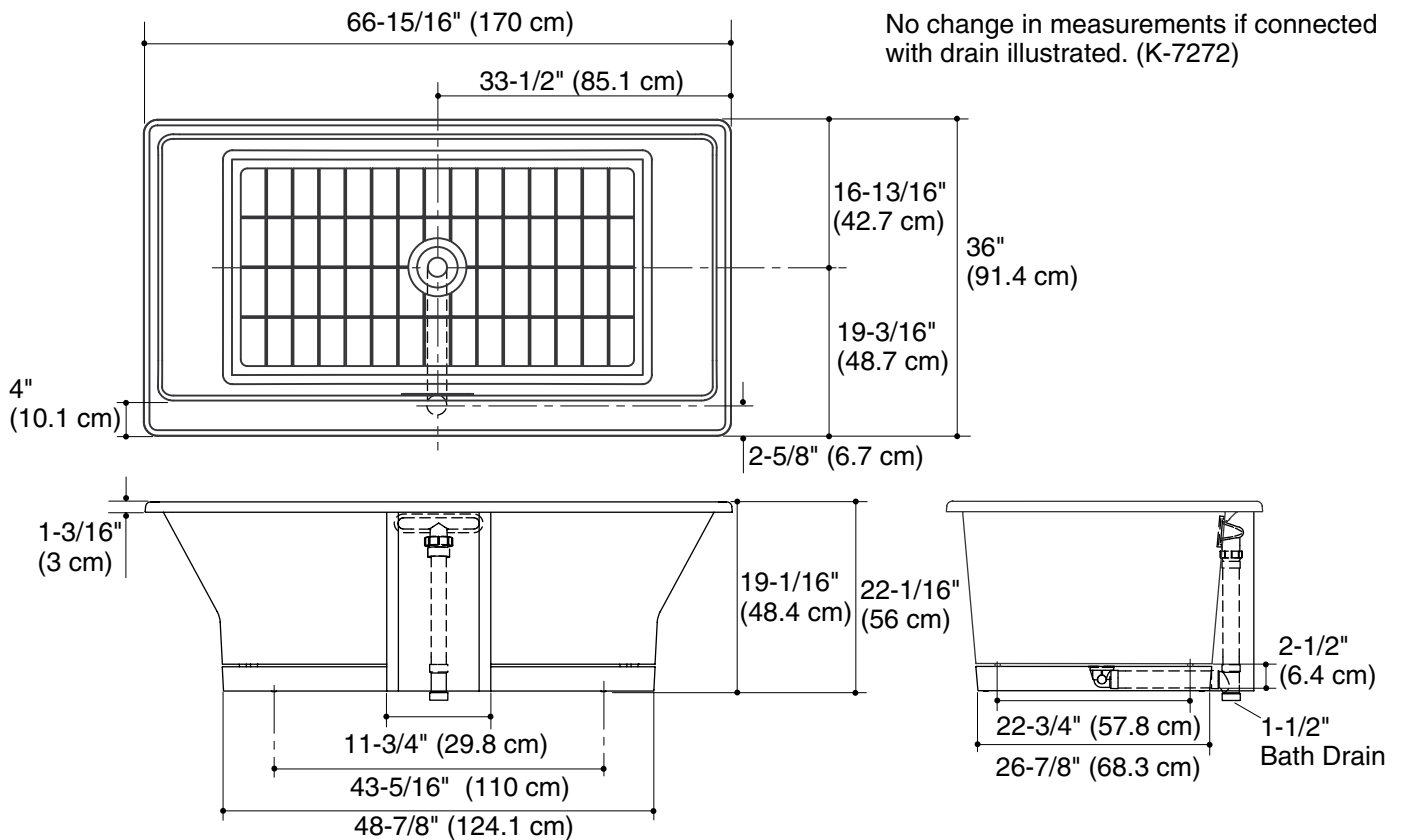

FREESTANDING BATH K-894

Features

- Cast iron with Safeguard® finish
- Less all trim
- Freestanding bath with Float installation
- Slotted overflow increases bathing depth
- Includes 1 wooden Float, 4 cast iron adjustable feet, and 1 wooden overflow/drain shroud
- 66-15/16" (170 cm) x 36" (91.4 cm) x 22-1/16" (56 cm)

Product Specification

The bath shall be made of cast iron with Safeguard finish. Product shall be 66-15/16" (170 cm) in length, 36" (91.4 cm) in width, and 22-1/16" (56 cm) in height. Bath shall be freestanding bath with Float installation. Product shall feature slotted overflow which increases bathing depth. Bath shall include 1 wooden Float, 4 cast iron adjustable feet, and 1 wooden overflow/drain shroud. Bath shall be less all trim. Bath shall be Kohler Model K-894-____-____.

Technical Information

Fixture*:	
Bathing well:	
Basin area, top	62-1/2" (158.8 cm) x 29-1/4" (74.3 cm)
Basin area, bottom	49" (124.5 cm) x 26-1/2" (67.3 cm)
Weight	435 lbs (197.3 kg)
To overflow:	
Water depth	15-1/4" (38.7 cm)
Capacity	90 gal (340.6 L)
* Approximate measurements for comparison only.	

Height measurements vary due to levelling of the cast iron adjustable feet. Dimensions shown are minimum.

Product Diagram