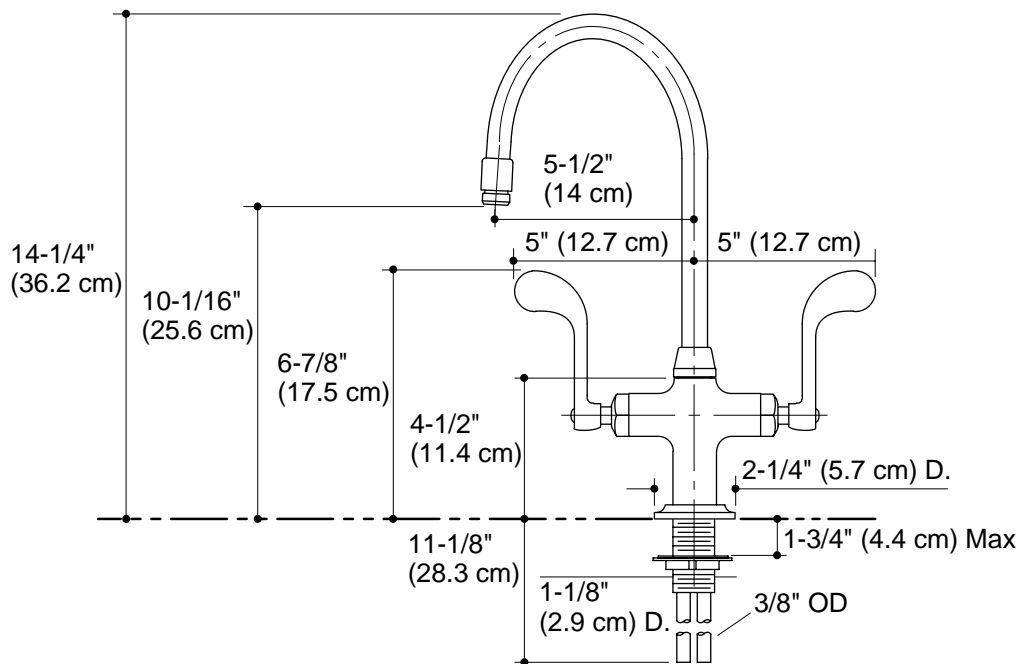

**ENTERTAINMENT SINK FAUCET
K-8761**

ADA

Features

- Brass construction
- Brass valve bodies
- Quarter-turn washerless ceramic disc valves
- 2.5 gallons (9 L) per minute flow rate
- Single-hole mounting
- 5-1/2" (14 cm) gooseneck swing spout
- Wristblade handles
- Optional escutcheon plate is available for three-hole installations

Specified Model:

Model	Description	Color/Finish	
K-8761	Essex entertainment sink faucet	<input type="checkbox"/> CP	<input type="checkbox"/> PB
Optional Accessory		Color/Finish	
K-14511	10-1/2" (26.7 cm) escutcheon plate for three-hole installations	<input type="checkbox"/> CP	<input type="checkbox"/> PB
K-14531	6" (15.2 cm) escutcheon plate for three-hole installations	<input type="checkbox"/> CP	<input type="checkbox"/> PB

PRODUCT SPECIFICATION

Two-handle entertainment sink faucet shall be of brass construction. Faucet shall feature brass valve bodies. Faucet shall feature quarter-turn washerless ceramic disc valves, assuring positive handle stop positioning. Product shall include single-hole mounting, 5-1/2" (14 cm) gooseneck swing spout and wristblade handles. Faucet shall be Kohler Model K-8761-_____.

ESSEX

Technical Information

Mexico faucets and fittings have an M after the first sequence of numbers (such as K-12345 M)	
Applicable faucet:	
Entertainment sink faucet	K-8761
Lever handle is ADA compliant.	
Accessories/hardware:	
10-1/2" (26.7 cm) escutcheon plate (optional)	K-14511
6" (15.2 cm) escutcheon plate (optional)	K-14531