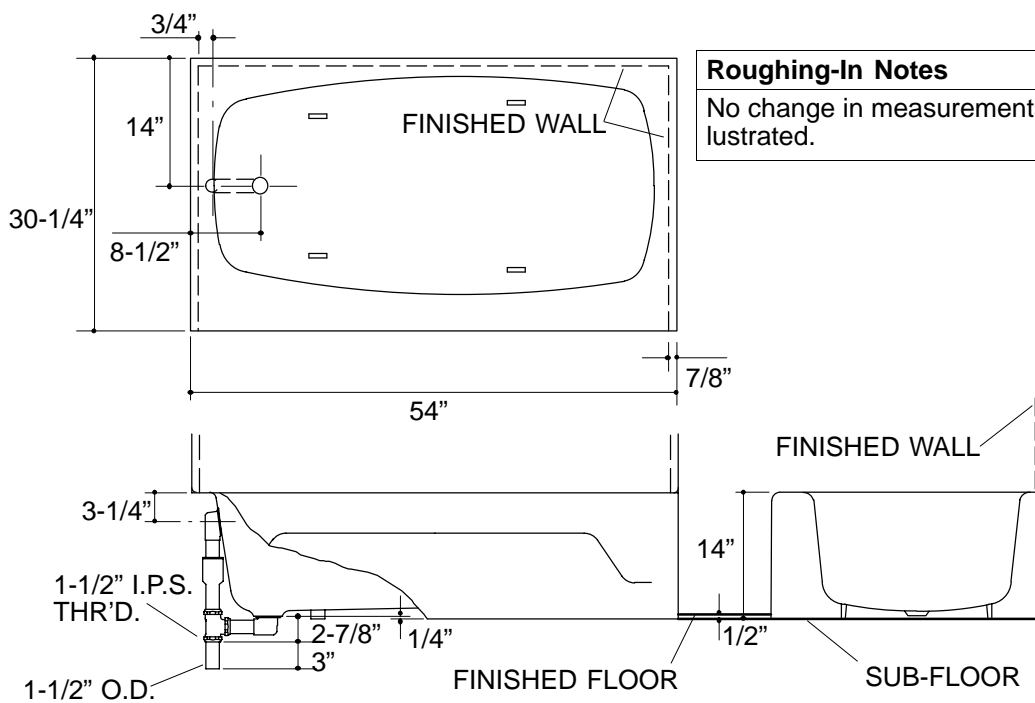

FEATURES

- 54" x 30-1/4" x 14"
- Cast iron with Safeguard® finish
- Left or right outlet
- Recess bath

K-745, K-746

CODES/STANDARDS APPLICABLE

Specified model meets or exceeds the following:

- ASME/ANSI A112.19.1M
- IAPMO/UPC
- Canadian Standards Association (CSA)
- State of Massachusetts

Recommended Accessories			
K-7160-TF	Drain	<input type="checkbox"/> CP	<input type="checkbox"/> PB <input type="checkbox"/> Other_____

PRODUCT SPECIFICATION:

The recess bath shall be 54" in length, 30-1/4" in width, and 14" in height. Bath shall be made of cast iron with Safeguard® finish. Bath shall have an outlet at left or right. Bath shall be Kohler Model K-_____-_____.

SEAFORTH™

PRODUCT INFORMATION

Fixture*:	basin area	top area	weight
Bathing well	37" x 22"	48" x 24"	277 lbs.
	water depth	capacity	
To overflow	8-5/8"	30 gal.	

* Approximate measurements for comparison only.

Roughing-In Notes

No change in measurements if connected with drain illustrated.

364

PRODUCT DIAGRAM