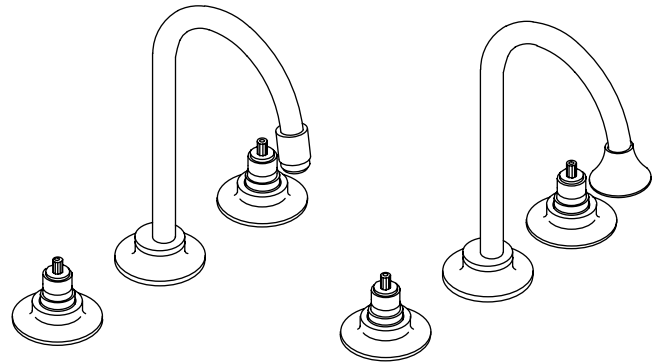

Features

- Brass valve bodies
- Brass construction
- Quarter-turn washerless ceramic disc valves
- 2.0 gallons (7.5 L) per minute
- 8" (20.3 cm) rigid connections
- Variety of handle style options
- 5-1/4" (13.3 cm) gooseneck spout
- Available with standard or vandal-resistant Water-Guard® aerator, or rosespray

Codes/Standards Applicable

Specified model meets or exceeds the following:

- ASME A112.18.1
- IAPMO/UPC
- NSF 61
- Energy Policy Act of 1992 (EPACT)
- ADA

LAVATORY BASE FAUCET K-7303-K

K-7303-K & -KE

K-7303-KC

Colors/Finishes

- CP: Polished Chrome

Specified Model

For complete faucet, both base faucet and handle choice must be specified.

Model	Description	Colors/Finishes
K-7303-K	Triton™ base faucet with standard aerator but without handles or drain	☐ CP
K-7303-KE	Triton™ base faucet with vandal-resistant Water-Guard® aerator but without handles or drain	☐ CP
K-7303-KC	Triton™ base faucet with rosespray but without handles or drain	☐ CP

Required Accessories (Includes Two Handles)				
K-16012-2 Triton™ standard handles	☐ CP			
K-16012-3 Triton™ cross handles		☐ CP		
K-16012-4 Triton™ lever handles			☐ CP	
K-16012-5 Triton™ wristblade lever handles				☐ CP

Product Specification

Two-handle widespread lavatory base faucet shall be of brass construction. Faucet shall feature brass valve bodies. Faucet shall feature quarter-turn washerless ceramic disc valves, assuring positive handle stop positioning. Product shall be less drain and lift rod. Product shall include 8" (20.3 cm) rigid connections, and 5-1/4" (13.3 cm) gooseneck spout. Optional feature shall be standard or vandal-resistant Water-Guard® aerator, or rosespray. Base faucet shall be Kohler Model K-7303-_____-CP and handles shall be K-16012-_____-CP.