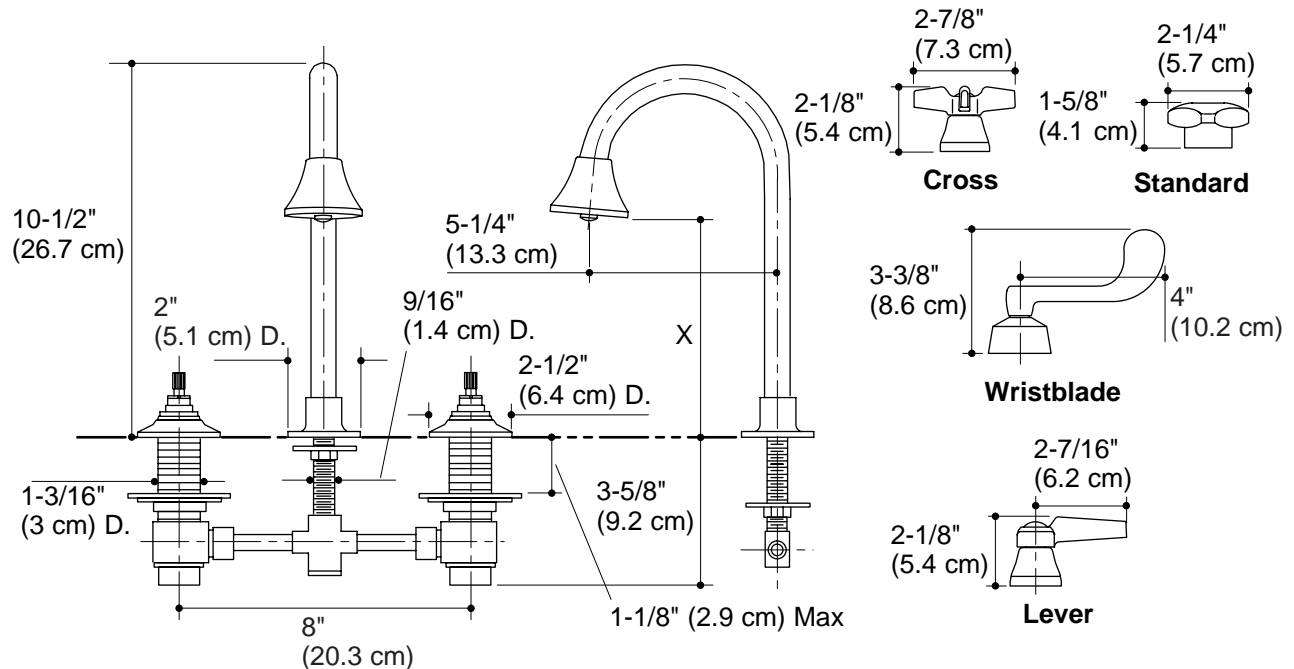

Features

- Brass valve bodies
- Brass construction
- Quarter-turn washerless ceramic disc valves
- 2.0 gallons (7.5 L) per minute
- 8" (20.3 cm) rigid connections
- Variety of handle style options
- 5-1/4" (13.3 cm) gooseneck spout
- Available with standard or vandal-resistant Water-Guard[®] aerator, or rosespray

Product Specification

Two-handle widespread lavatory base faucet shall be of brass construction. Faucet shall feature brass valve bodies. Faucet shall feature quarter-turn washerless ceramic disc valves, assuring positive handle stop positioning. Product shall be less drain and lift rod. Product shall include 8" (20.3 cm) rigid connections, and 5-1/4" (13.3 cm) gooseneck spout. Optional feature shall be standard or vandal-resistant Water-Guard[®] aerator, or rosespray. Base faucet shall be Kohler Model K-7303-_____-CP and handles shall be K-16012-_____-CP.

TRITON™

Technical Information

Applicable faucet:	
Base faucet with standard aerator but without handles or drain*	K-7303-K
Base faucet with vandal-resistant Water-Guard® aerator but without handles or drain*	K-7303-KE
Base faucet with rosespray (shown in illustration) but without handles or drain*	K-7303-KC
Applicable Triton™ handles:	
Standard handles	K-16012-2
Cross handles	K-16012-3
Lever handles	K-16012-4
Wristblade lever handles	K-16012-5
* Handles must be ordered to complete faucet.	
Cross and lever handles are ADA compliant.	ADA

Installation Notes

Install this product according to the installation guide.

	X
With Aerator	5-1/4" (13.3 cm)
With Rosespray	6" (15.2 cm)

Product Diagram