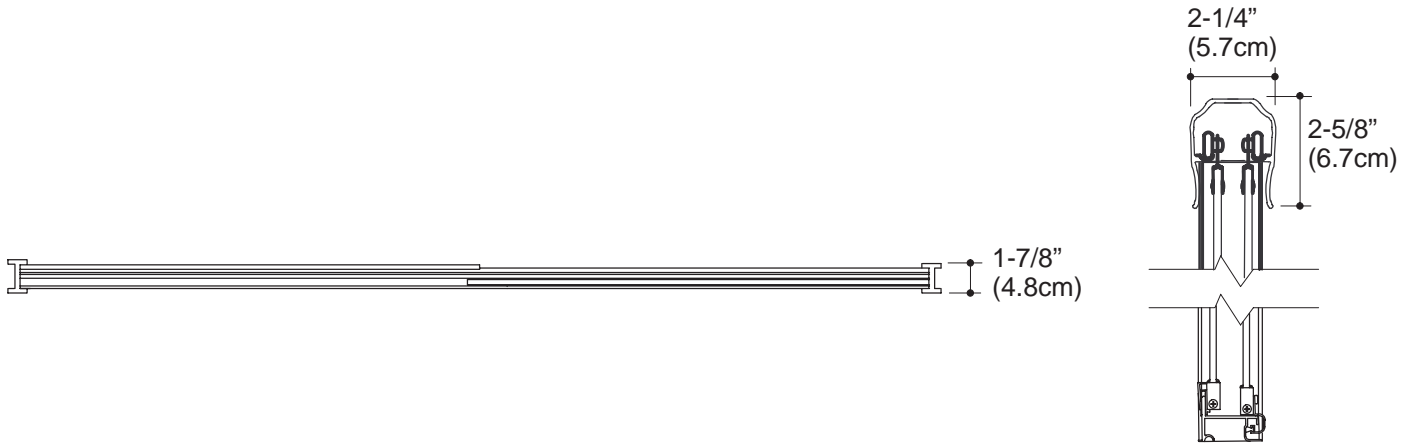

Model	A	B (Max.)	C (Walk Through)
K-704410	58-5/16" (148.1cm)	59-5/8" (151.4cm)	27-7/8" (70.8cm)
K-704412	70-5/16" (180.2cm)	47-5/8" (121cm)	21-7/8" (55.6cm)
K-704414	70-5/16" (180.2cm)	59-5/8" (151.4cm)	27-7/8" (70.2cm)