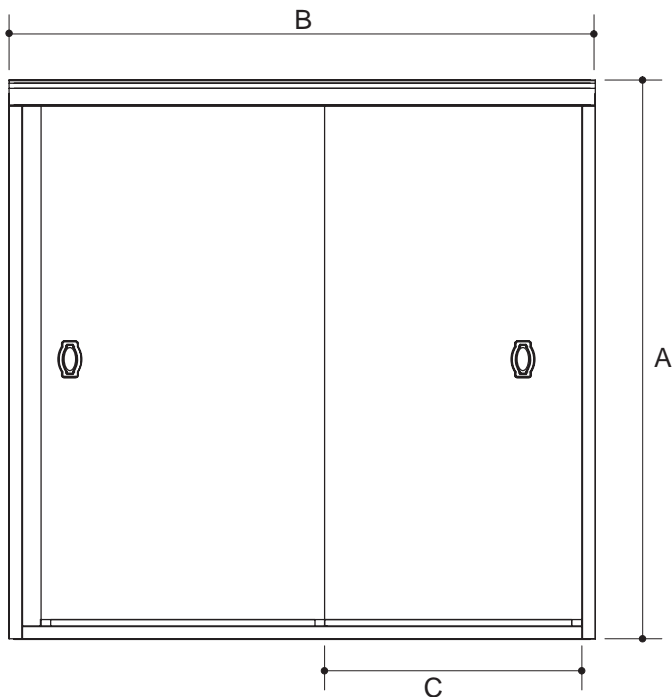

Model	A	B (Max.)	C (Walk Through)
K-704410	58-5/16" (148.1cm)	59-5/8" (151.4cm)	27-7/8" (70.8cm)
K-704412	70-5/16" (180.2cm)	47-5/8" (121cm)	21-7/8" (55.6cm)
K-704414	70-5/16" (180.2cm)	59-5/8" (151.4cm)	27-7/8" (70.2cm)