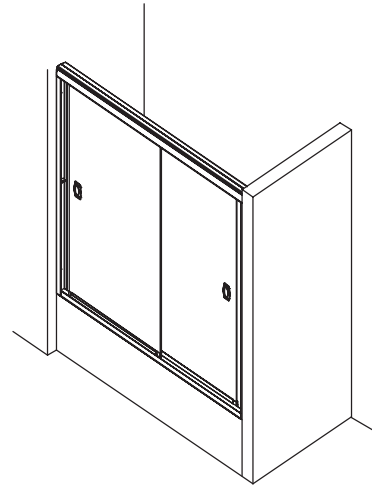

### BYPASS BATH AND SHOWER DOORS

## FEATURES

- Smooth, cleanable wall jambs
- Frameless 1/4" (6mm) thick tempered safety glass with protected bottom edge for added safety
- Continuous door panel guide mechanism for smooth, quiet sliding action
- Out-of-plumb adjustability allows for easy installation
- Stainless steel hardware prevents fasteners and rollers from rusting or corroding in a damp environment