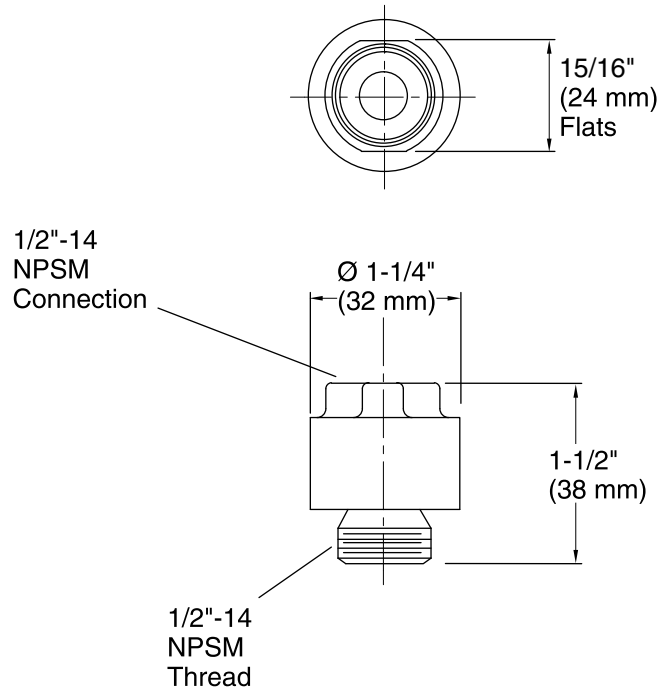

Features

- 1/2-inch square vacuum breaker.
- For use with Persona handshower system.
- KOHLER finishes resist corrosion and tarnishing.

Material

- Solid-brass construction.

Codes/Standards

ASSE 1014

KOHLER® Faucet Lifetime Limited Warranty

Technical Information

All product dimensions are nominal.

Notes

Install this product according to the installation guide.