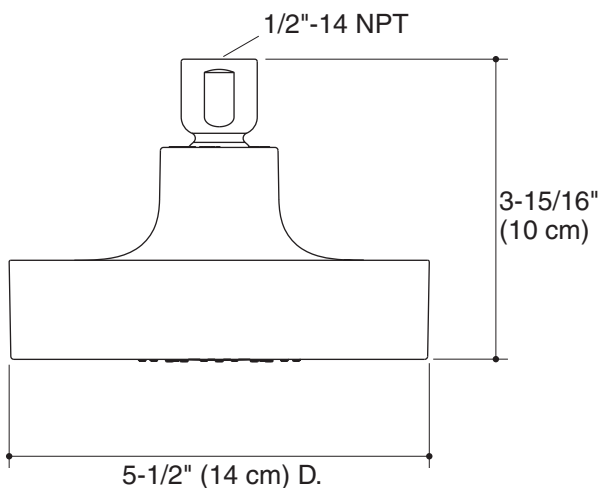

KOHLER® Roughing-In

K-965, K-966
TABORET®
SHOWERHEAD

Product Information

Applicable products:	
Single-function showerhead – 2.5 gallon (9.5 L) per minute flow rate	K-965
Multi-function showerhead – 2.5 gallon (9.5 L) per minute flow rate	K-966

Installation Notes

Install this product according to the installation guide.

K-965