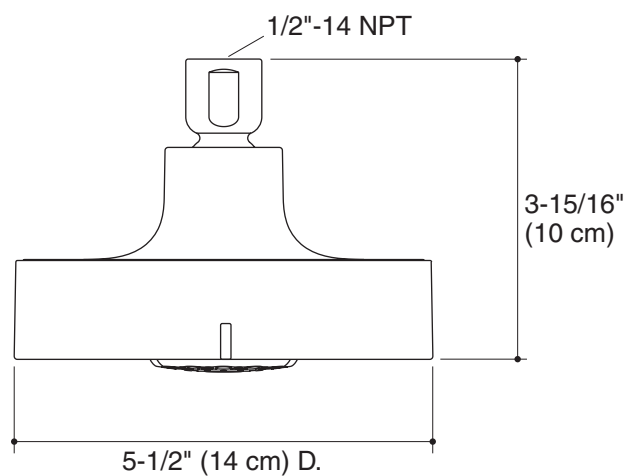

KOHLER® Roughing-In

K-965, K-966
TABORET®
SHOWERHEAD

Product Information

Applicable products:	
Single-function showerhead – 2.5 gallon (9.5 L) per minute flow rate	K-965
Multi-function showerhead – 2.5 gallon (9.5 L) per minute flow rate	K-966

Installation Notes

Install this product according to the installation guide.

K-965

K-966