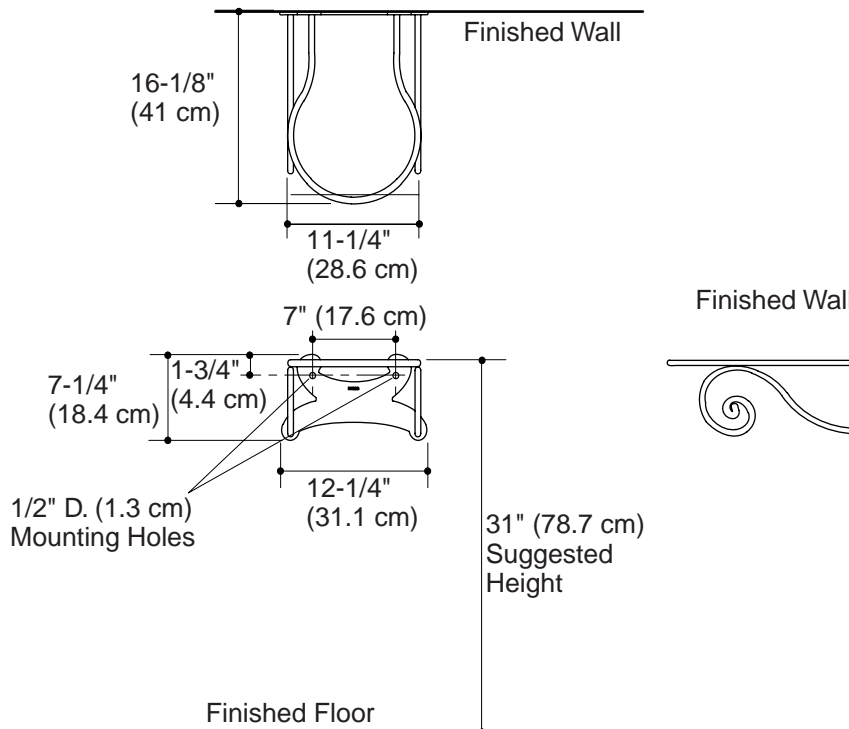

Features

- *Wall-mount*
- *Black wrought iron*
- *Designed for Vessels™ lavatories*
- *16-1/8" (41 cm) x 11-1/4" (28.6 cm)*

Codes/Standards Applicable

Specified model meets or exceeds the following:

- *None applicable*

WALL-MOUNT BRACKET K-9655

Colors/Finishes

- P5: Iron Black

Accessories:

Specified Model

Model	Description	Colors/Finishes
K-9655	Wall-mount bracket	<input type="checkbox"/> P5

Product Specification

The wall-mount bracket shall be 16-1/8" (41 cm) in length and 11-1/4" (28.6 cm) in width. Bracket shall be wall-mounted and made of black wrought iron. Bracket shall be designed for Vessels lavatories. Bracket shall be Kohler Model K-_____.

Technical Information

Mexico products have an M after the first sequence of numbers (such as K-12345 M)	
Included Components:	
Installation hardware	84868
Sealant	81489

Installation Notes

Install this product according to the installation guide.

Product Diagram