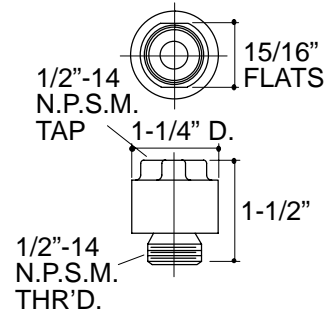

**HOTEL HANDSHOWER KIT  
K-8520**

**FEATURES**

- *MasterShower Relaxing handshower*
- *2.5 gallons per minute*
- *MasterShower 22-3/4" slide bar*
- *60" metal hose, vacuum breaker and wall elbow*

**COLORS/FINISHES**

- CP Polished Chrome

**SPECIFIED MODEL:**

Model/Description	
<p>K-8520 Handshower Kit (includes elbow with flange, hose, and vacuum breaker)</p> <p><input type="checkbox"/> CP</p>	

**ELBOW AND VACUUM BREAKER DETAILS**