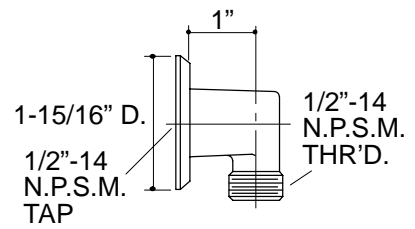

**HOTEL HANDSHOWER KIT  
K-8520**

**FEATURES**

- *MasterShower Relaxing handshower*
- *2.5 gallons per minute*
- *MasterShower 22-3/4" slide bar*
- *60" metal hose, vacuum breaker and wall elbow*

**COLORS/FINISHES**

- CP Polished Chrome

**SPECIFIED MODEL:**

Model/Description	
<p>K-8520 Handshower Kit (includes elbow with flange, hose, and vacuum breaker)</p> <p><input type="checkbox"/> CP</p>	

**ELBOW AND VACUUM BREAKER DETAILS**