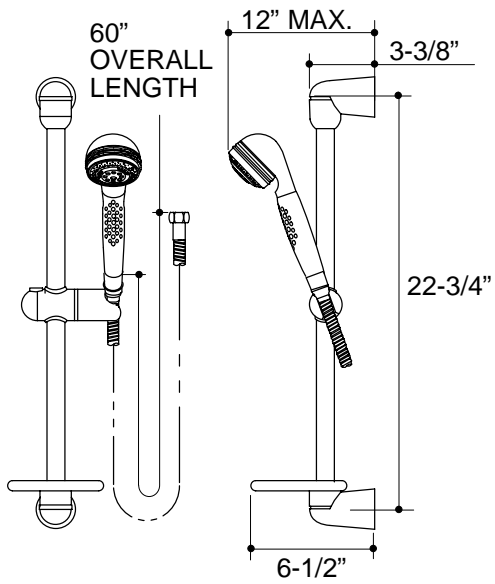

**HOTEL HANDSHOWER KIT  
K-8520**

**FEATURES**

- *MasterShower Relaxing handshower*
- *2.5 gallons per minute*
- *MasterShower 22-3/4" slide bar*
- *60" metal hose, vacuum breaker and wall elbow*

**COLORS/FINISHES**

- CP Polished Chrome

**SPECIFIED MODEL:**

Model/Description	
<p>K-8520 Handshower Kit (includes elbow with flange, hose, and vacuum breaker)</p> <p><input type="checkbox"/> CP</p>	

**ELBOW AND VACUUM BREAKER DETAILS**

**PRODUCT DIAGRAM**