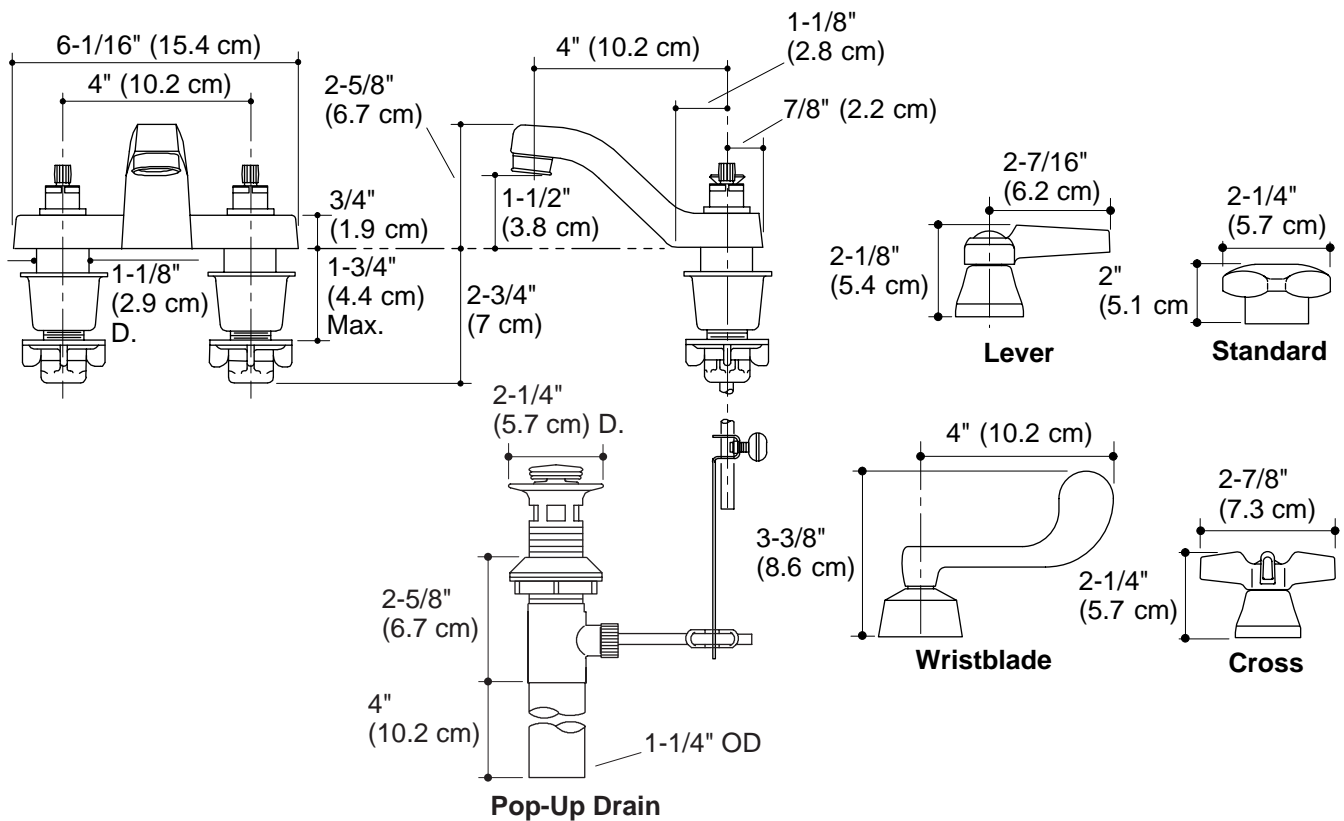

TRITON™

Technical Information

Applicable faucet:	
Lavatory base faucet with standard aerator but without handles*	K-7401-K
Lavatory base faucet with vandal-resistant Water-Guard® aerator but without handles*	K-7401-KE
Lavatory base faucet with standard aerator and standard handles	K-7401-2A
Lavatory base faucet with standard aerator and wristblade lever handles	K-7401-5A
Applicable Triton™ handles:	
Standard handles	K-16010-2
Cross handles	K-16010-3
Lever handles	K-16010-4
Wristblade lever handles	K-16010-5
* Handles must be ordered to complete faucet.	
Cross and lever handles are ADA compliant.	ADA

Installation Notes

Install this product according to the installation guide.

Product Diagram