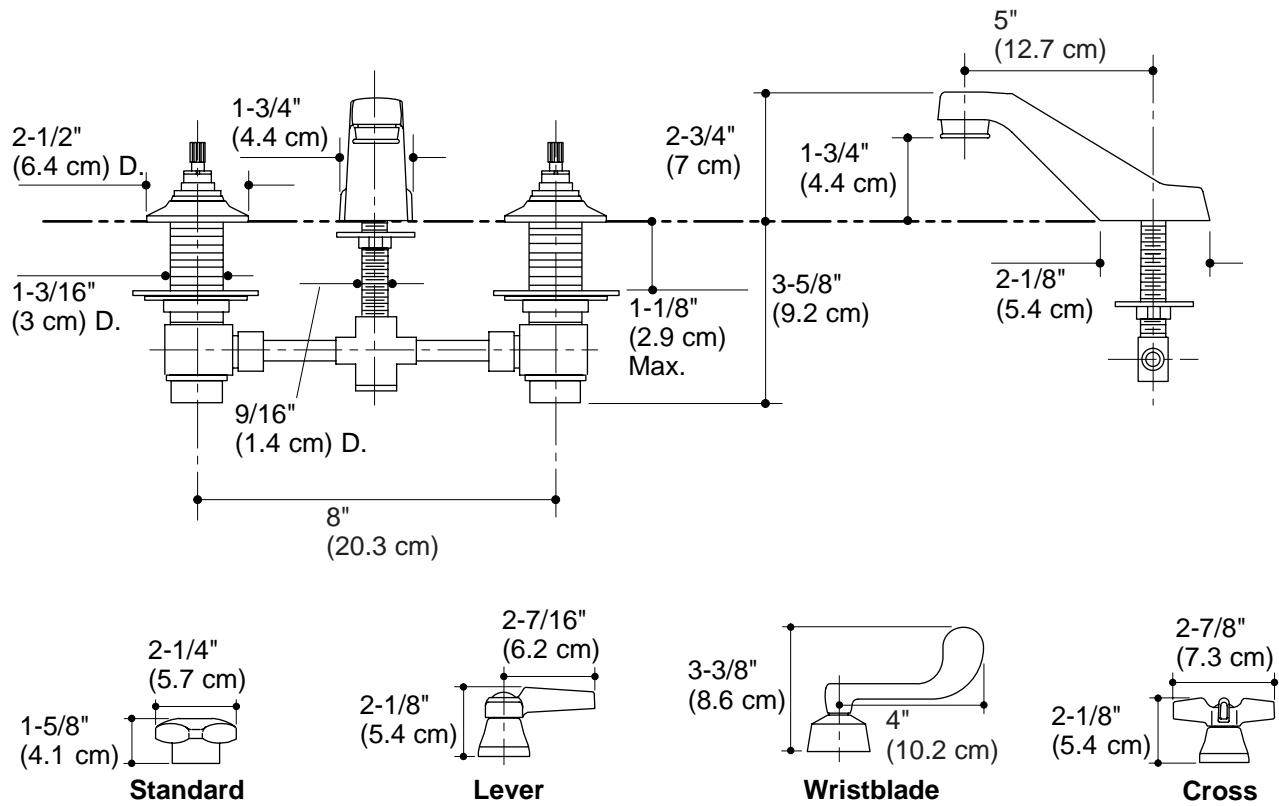

TRITON™

Technical Information

Applicable faucet:	
Base faucet with standard aerator but without handles or drain*	K-7307-K
Base faucet with vandal-resistant aerator but without handles or drain*	K-7307-KE
Applicable Triton™ handles:	
Standard handles	K-16012-2
Cross handles	K-16012-3
Lever handles	K-16012-4
Wristblade lever handles	K-16012-5
* Handles must be ordered to complete faucet.	
Cross and lever handles are ADA compliant.	ADA

Installation Notes

Install this product according to the installation guide.

Product Diagram