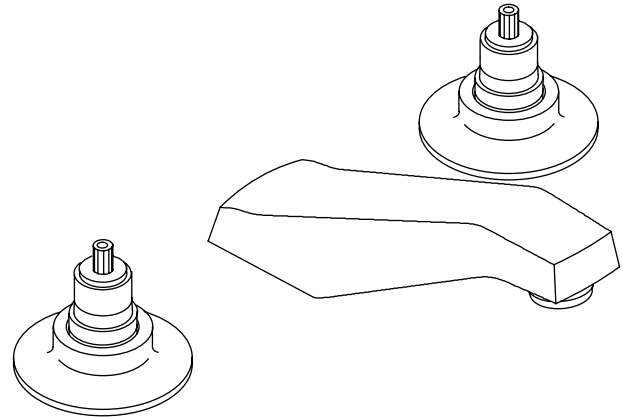

**LAVATORY BASE FAUCET
K-7307-K**

Features

- Brass valve bodies
- Quarter-turn washerless ceramic disc valves
- 5" (12.7 cm) spout
- 2.0 gallons (7.5 L) per minute
- Brass construction
- 8" (20.3 cm) rigid connections
- Available with standard or vandal-resistant Water-Guard® aerator
- Variety of handle style options

Codes/Standards Applicable

Specified model meets or exceeds the following:

- ASME A112.18.1
- Energy Policy Act of 1992 (EPACT)
- NSF 61
- ADA

Colors/Finishes

- CP: Polished Chrome

Specified Model

Model	Description	Colors/Finishes
K-7307-K	Triton™ base faucet with standard Water-Guard® aerator but without handles or drain	☐ CP
K-7307-KE	Triton™ base faucet with vandal-resistant Water-Guard® aerator but without handles or drain	☐ CP

Required Accessories (Includes Two Handles)					
K-16012-2	Triton™ standard handles	☐ CP			
K-16012-3	Triton™ cross handles		☐ CP		
K-16012-4	Triton™ lever handles			☐ CP	
K-16012-5	Triton™ wristblade lever handles				☐ CP

Product Specification

Two-handle widespread lavatory base faucet shall be of brass construction. Faucet shall feature brass valve bodies. Faucet shall feature quarter-turn washerless ceramic disc valves, assuring positive handle stop positioning. Product shall be less drain and lift rod. Product shall include 8" (20.3 cm) rigid connections and 5" (12.7 cm) spout. Product is available with standard or vandal-resistant Water-Guard® aerator. Base faucet shall be Kohler Model K-7307-_____-CP and handles shall be K-16012-_____-CP.