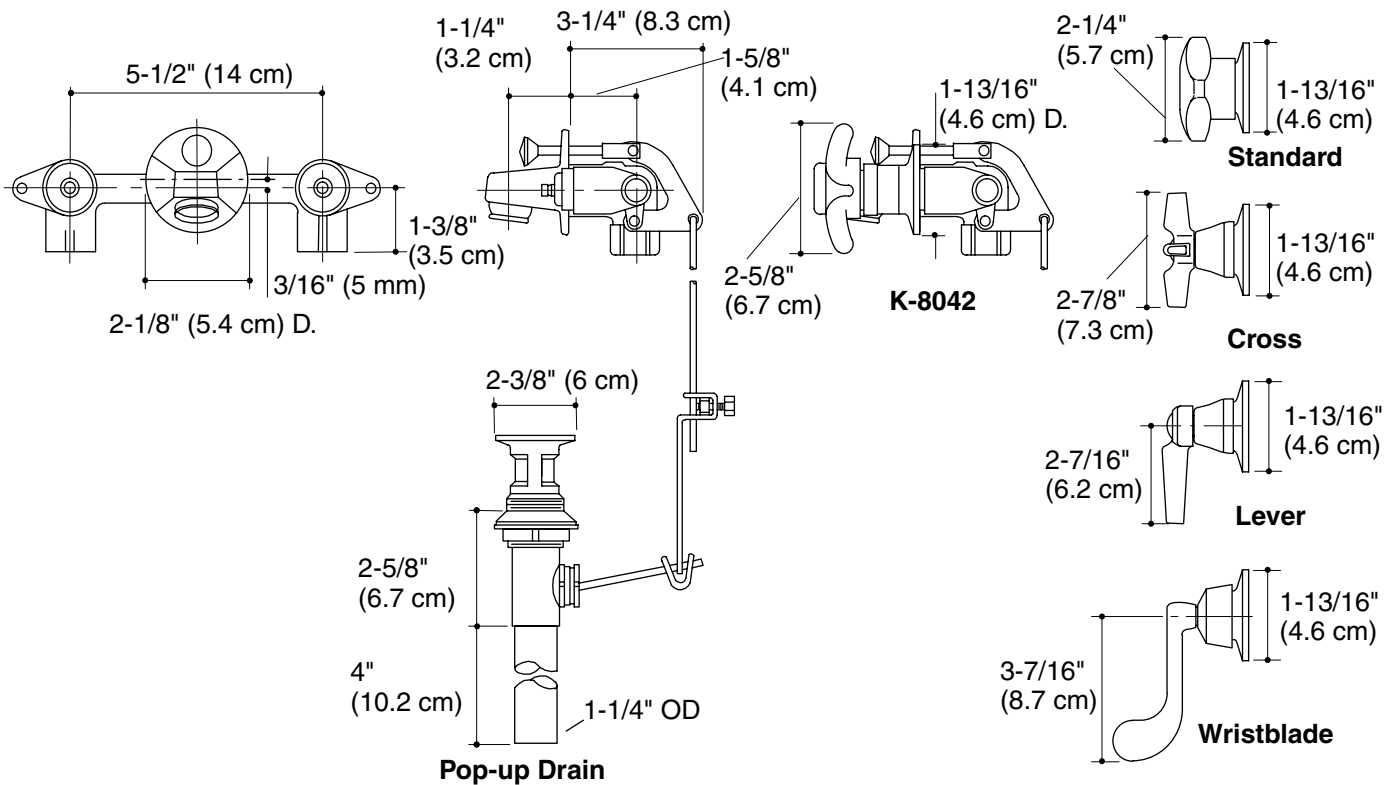

TRITON®

Model	Description		ADA	ADA	ADA	
K-8040-5A	Shelf-back lavatory faucet with wristblade handles and standard aerator				☐ CP	
K-8040-5E	Shelf-back lavatory faucet with wristblade handles and vandal-resistant aerator				☐ CP	
K-8042	Shelf-back lavatory faucet with self-closing handles and standard aerator					☐ CP

Installation Notes

Install this product according to the installation guide.

Product Diagram