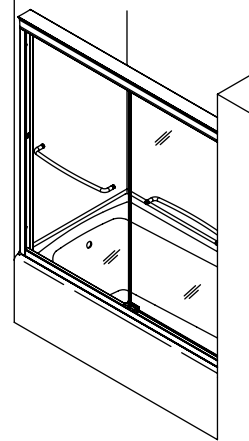

Features

- CleanCoat™ glass coating
- Center-guided door panel mechanism for smooth, quiet sliding action and easy cleaning
- Out-of-plumb adjustability allows for easy installation
- Stainless steel hardware prevents rusting or corrosion
- Smooth, easy-to-clean wall jambs
- Gently curved inside and outside towel bar
- 3/8" (1 cm) thick tempered glass

Codes/Standards Applicable

Specified model meets or exceeds the following:

- ANSI Z97.1 (tempered glass)
- CFR 1201

BYPASS BATH/SHOWER DOORS K-702205

ALSO K-702207, K-702209, K-702217

Glass Options

- L: Clear

Frame Finishes/Colors

- BH: Bright Brass
- SHP: Polished Silver
- NX: Brushed Nickel
- ABV: Brushed Bronze

Specified Model

Model	Application	Glass Options	Frame Finishes/Colors			
			BH	SHP	NX	ABV
K-702205	Bath	☐ L	☐ BH	☐ SHP	☐ NX	☐ ABV
K-702207	Shower	☐ L	☐ BH	☐ SHP	☐ NX	☐ ABV
K-702209	Shower	☐ L	☐ BH	☐ SHP	☐ NX	☐ ABV
K-702217	Shower	☐ L			☐ NX	

Product Specification

The bypass bath/shower door shall have 3/8" (1 cm) thick tempered glass and Clean Coat glass coating. Door shall have out-of-plumb adjustability for easy installation, stainless steel hardware to prevent rusting or corrosion, and a gently curved inside and outside towel bar. Door shall have smooth, easy-to-clean wall jambs. Door shall have a center-guided door panel mechanism for smooth, quiet sliding action and easy cleaning. Bath/shower door shall be Kohler Model K-_____-L-_____.