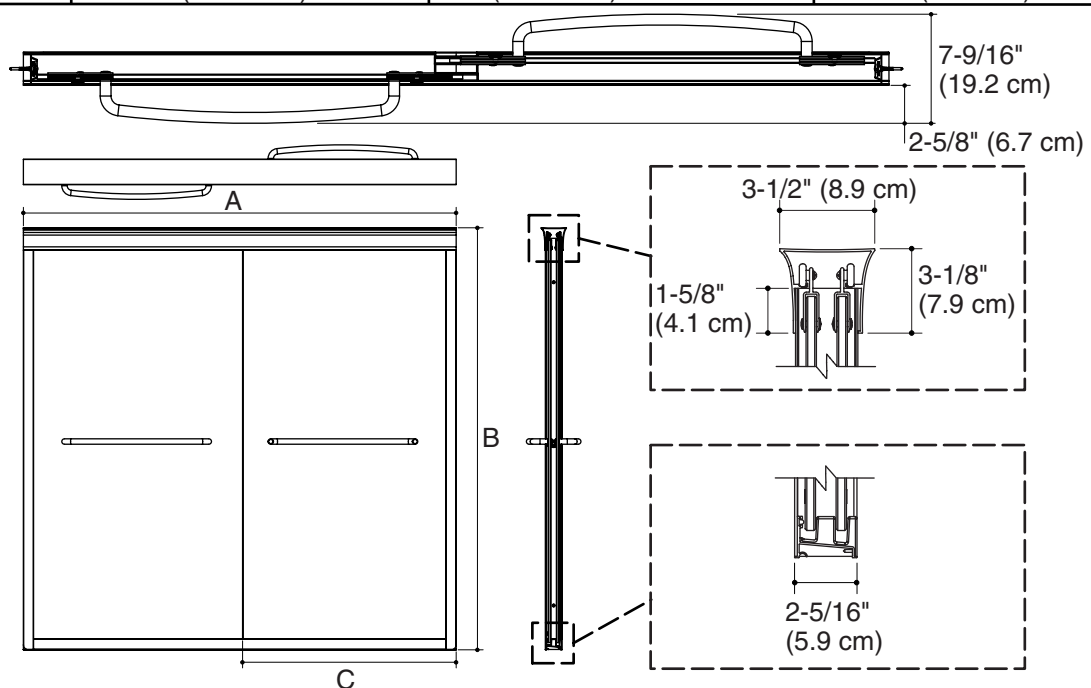

Product Specification

The bypass bath/shower door shall have 3/8" (1 cm) thick tempered glass and Clean Coat glass coating. Door shall have out-of-plumb adjustability for easy installation, stainless steel hardware to prevent rusting or corrosion, and a gently curved inside and outside towel bar. Door shall have smooth, easy-to-clean wall jambs. Door shall have a center-guided door panel mechanism for smooth, quiet sliding action and easy cleaning. Bath/shower door shall be Kohler Model K-_____-L-_____.

FLUENCE®

Installation Notes

Install this product according to the installation guide.

Model	A (Max)	B	C (Walk Through)
K-702205	59-5/8" (151.4 cm)	58-5/16" (148.1 cm)	27-7/8" (70.8 cm)
K-702207	59-5/8" (151.4 cm)	70-5/16" (180.2 cm)	27-7/8" (70.8 cm)
K-702209	47-5/8" (121 cm)	70-5/16" (180.2 cm)	21-7/8" (55.6 cm)
K-702217	59-5/8" (151.4 cm)	75" (190.5 cm)	27-7/8" (70.8 cm)