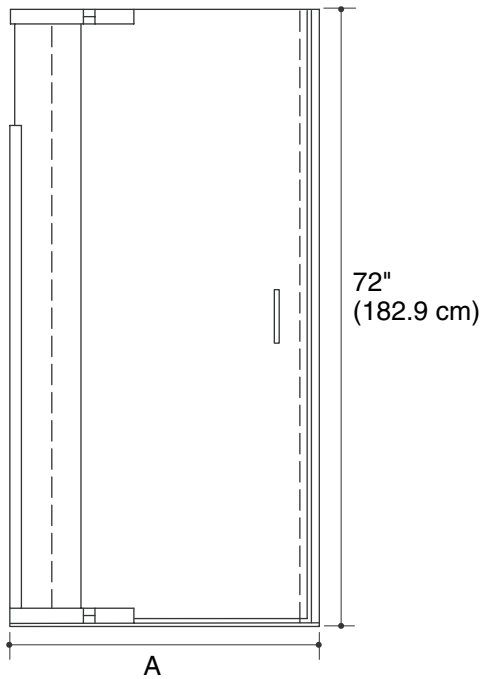

### Features

- CleanCoat™ glass coating
- Frameless design maximizes glass area
- Right or left door swing
- 3" (7.6 cm) of door width adjustment
- 1/4" (6 mm) thick tempered safety glass door
- 3/8" (1 cm) thick tempered safety glass stationary panel for stability
- Installs on fiberglass, acrylic, or custom tiled applications
- Solid brass door handle
- 72" (182.9 cm) height

### Product Specification

The pivot shower door shall be 72" (182.9 cm) height with 3" (7.6 cm) of door width adjustment and CleanCoat™ glass coating. The shower door shall feature a frameless design to maximize the glass area with 1/4" (6 mm) thick tempered safety glass door, and 3/8" (1 cm) tempered safety glass stationary panel for stability. The shower door shall install on fiberglass, acrylic, or custom tiled applications with a right or left door swing. The shower door shall feature a solid brass door handle. The shower door shall be Kohler Model K-\_\_\_\_\_-\_\_\_\_\_-\_\_\_\_\_.

## Installation Notes

Install this product according to the installation guide.

	A	B
K-702010	30" (76.2 cm) 33" (83.8 cm)	20-5/16" (51.6 cm) Min 23-15/16" (60.8 cm) Max
K-702011	33" (83.8 cm) 36" (91.4 cm)	23-5/16" (59.2 cm) Min 26-15/16" (68.4 cm) Max
K-702012	36" (91.4 cm) 39" (99.1 cm)	26-5/16" (66.8 cm) Min 29-15/16" (76 cm) Max
K-702013	39" (99.1 cm) 42" (106.7 cm)	29-5/16" (74.5 cm) Min 32-15/16" (83.7 cm) Max

Note: A minimum of 1-1/2" (3.8 cm) open area above the height of the door, 72" (182.9 cm), is required for side panel and door installation.