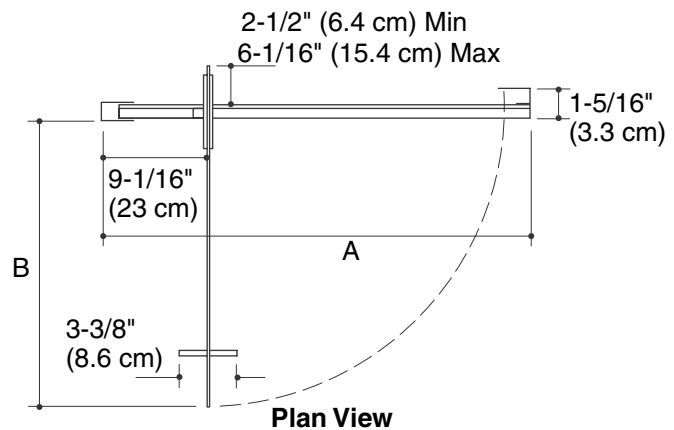

### Product Specification

The pivot shower door shall be 72" (182.9 cm) height with 3" (7.6 cm) of door width adjustment and CleanCoat™ glass coating. The shower door shall feature a frameless design to maximize the glass area with 1/4" (6 mm) thick tempered safety glass door, and 3/8" (1 cm) tempered safety glass stationary panel for stability. The shower door shall install on fiberglass, acrylic, or custom tiled applications with a right or left door swing. The shower door shall feature a solid brass door handle. The shower door shall be Kohler Model K-\_\_\_\_\_-\_\_\_\_\_-\_\_\_\_\_.

## Installation Notes

Install this product according to the installation guide.

	A	B
K-702010	30" (76.2 cm) 33" (83.8 cm)	20-5/16" (51.6 cm) Min 23-15/16" (60.8 cm) Max
K-702011	33" (83.8 cm) 36" (91.4 cm)	23-5/16" (59.2 cm) Min 26-15/16" (68.4 cm) Max
K-702012	36" (91.4 cm) 39" (99.1 cm)	26-5/16" (66.8 cm) Min 29-15/16" (76 cm) Max
K-702013	39" (99.1 cm) 42" (106.7 cm)	29-5/16" (74.5 cm) Min 32-15/16" (83.7 cm) Max

Note: A minimum of 1-1/2" (3.8 cm) open area above the height of the door, 72" (182.9 cm), is required for side panel and door installation.