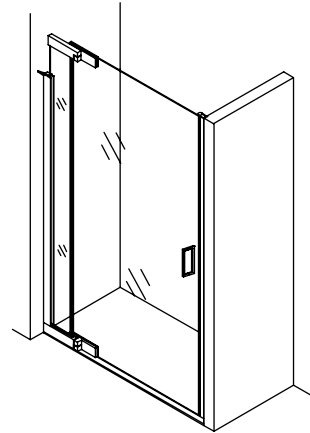

Features

- CleanCoat™ glass coating
- Frameless design maximizes glass area
- Right or left door swing
- 3" (7.6 cm) of door width adjustment
- 1/4" (6 mm) thick tempered safety glass door
- 3/8" (1 cm) thick tempered safety glass stationary panel for stability
- Installs on fiberglass, acrylic, or custom tiled applications
- Solid brass door handle
- 72" (182.9 cm) height

Codes/Standards Applicable

1. Specified model meets or exceeds the following:
2. ANSI Z97.1 (tempered glass)

PIVOT SHOWER DOORS K-702010

ALSO K-702011, K-702012, K-702013

Colors/Finishes

- BN: Brushed Nickel
- SH: Bright Silver

Glass Options

- D3: Frosted
- L: Clear

Specified Model

Model	Description	Glass Options		Colors/ Finishes	
*K-702010	Pivot shower door	D3	L	BN	SH
K-702011	Pivot shower door	D3	L	BN	SH
K-702012	Pivot shower door	D3	L	BN	SH
*K-702013	Pivot shower door	D3	L	BN	SH
* Stock doors					

Product Specification

The pivot shower door shall be 72" (182.9 cm) height with 3" (7.6 cm) of door width adjustment and CleanCoat™ glass coating. The shower door shall feature a frameless design to maximize the glass area with 1/4" (6 mm) thick tempered safety glass door, and 3/8" (1 cm) tempered safety glass stationary panel for stability. The shower door shall install on fiberglass, acrylic, or custom tiled applications with a right or left door swing. The shower door shall feature a solid brass door handle. The shower door shall be Kohler Model K-_____-_____-_____.