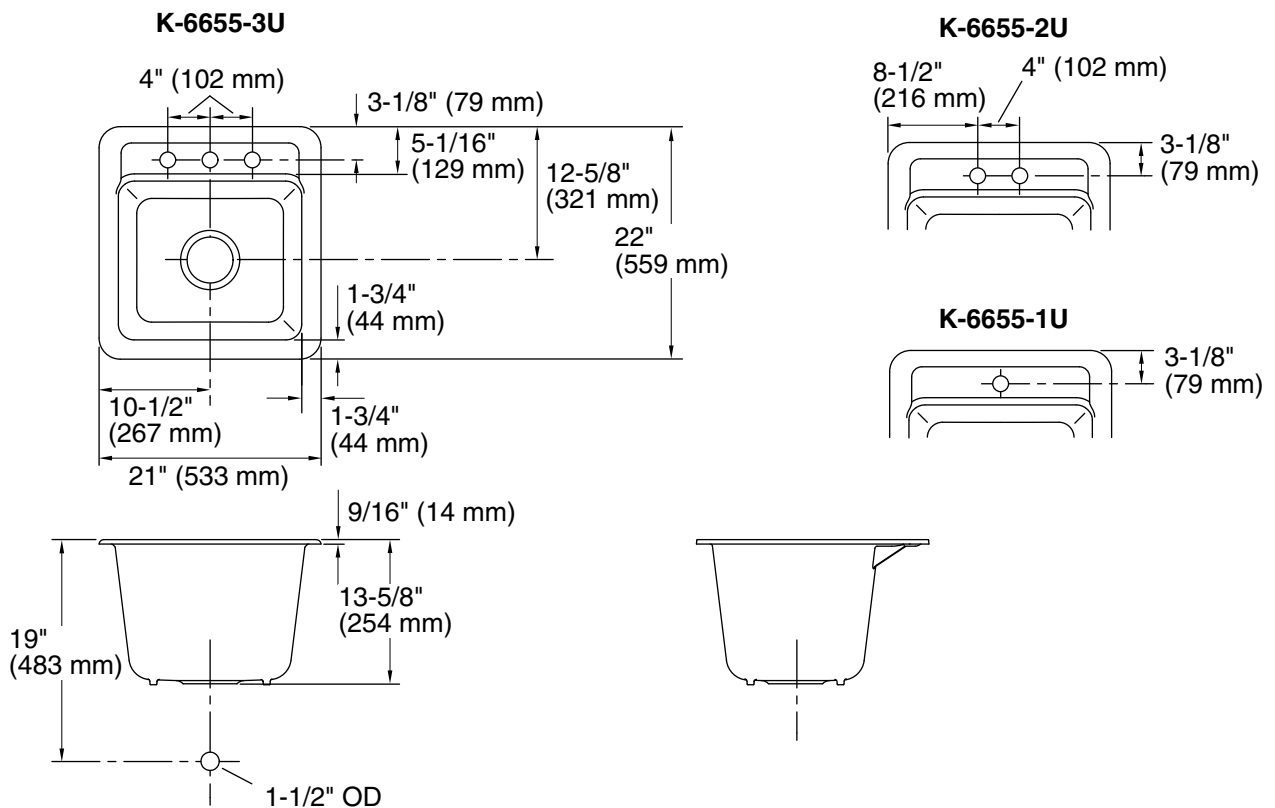

Features

- KOHLER cast iron
- Acid-resistant enamel finish
- Single bowl
- 23" (584 mm) under-mount sink kit included
- Under-mount
- 1-hole (-1U), 2-hole (-2U), or 3-hole (-3U)
- 21" (533 mm) x 22" (559 mm)

Product Specification

The under-mount sink shall be made of cast iron with acid-resistant enamel finish. Sink shall be 21" (533 mm) in length and 22" (559 mm) in width. Sink shall be single compartment. Sink shall be 1-hole (-1), 2-hole (-2), or 3-hole (-3). Sink shall include 23" (584 mm) under-mount sink kit. Sink shall be Kohler Model K-6655-_____-_____.

PARK FALLS™

Technical Information

Fixture*:	
Bowl area	17-1/2" (445 mm) x 15-1/4" (387 mm)
Water depth	12-1/2" (318 mm)
Drain holes	Ø 3-5/8" (92 mm)
Faucet holes	Ø 1-3/8" (35 mm)
* Approximate measurements for comparison only.	

Included components:	
Cut-out template	1079985-7
23" (584 mm) under-mount sink kit	1054375

Installation Notes

Install this product according to the installation guide.

Product Diagram