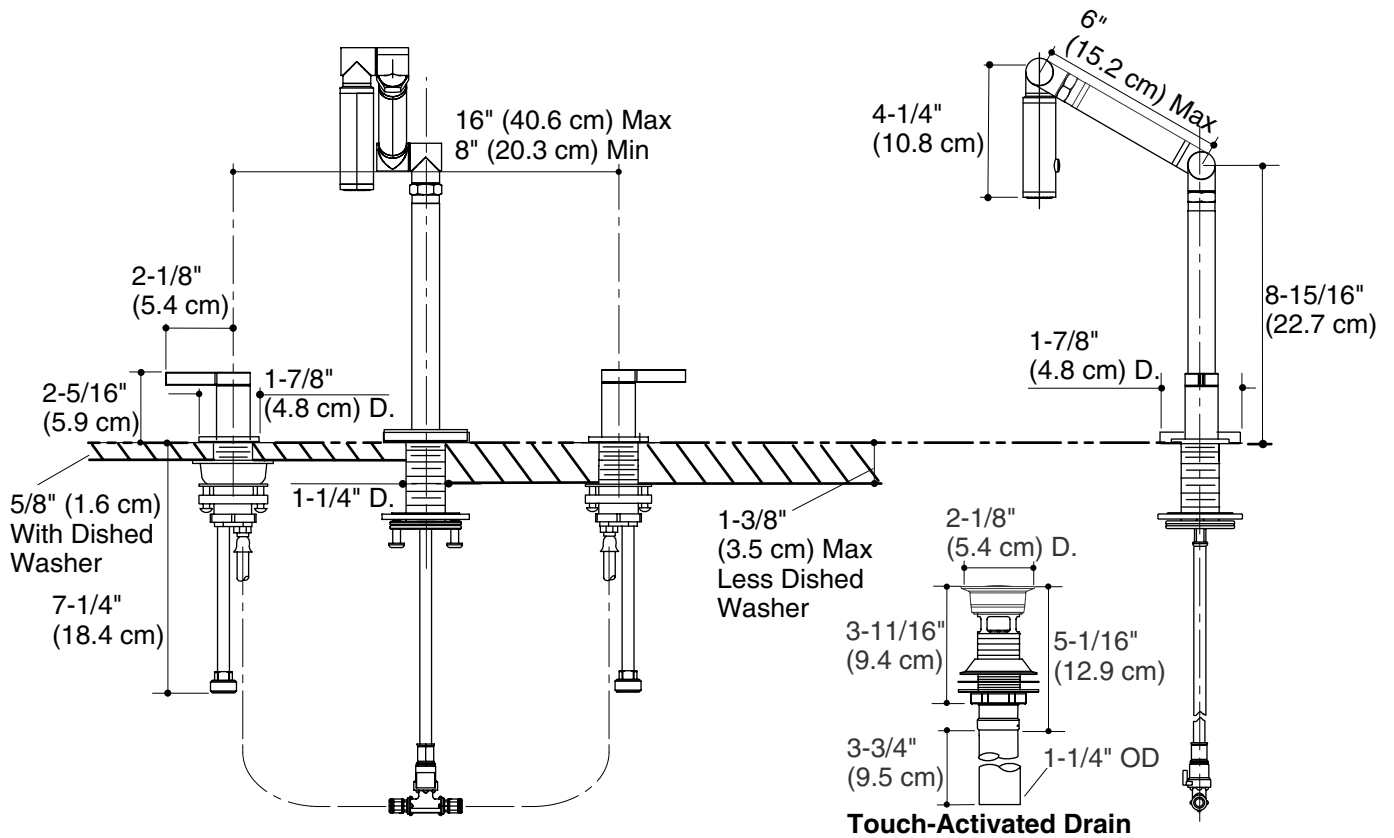

KARBON®

Installation Notes

Install this product according to the installation guide.

Lower flow aerator options are available. Please refer to the Kohler Price Book.

Product Diagram