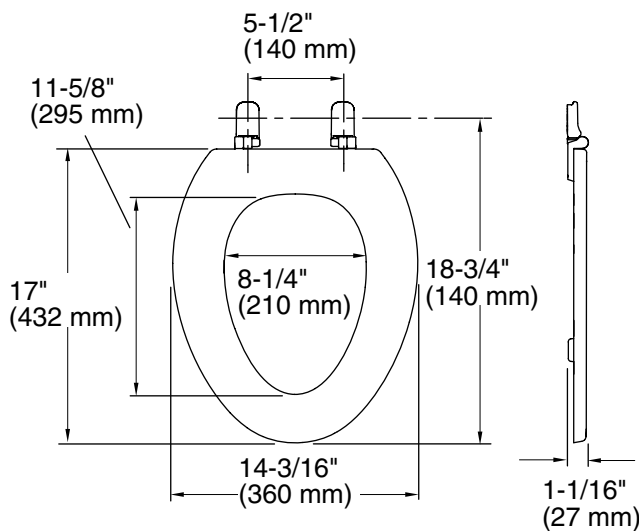

STONEWOOD® WITH Q2 ADVANTAGE™

Installation Notes

Install this product according to the installation guide.

K-4814