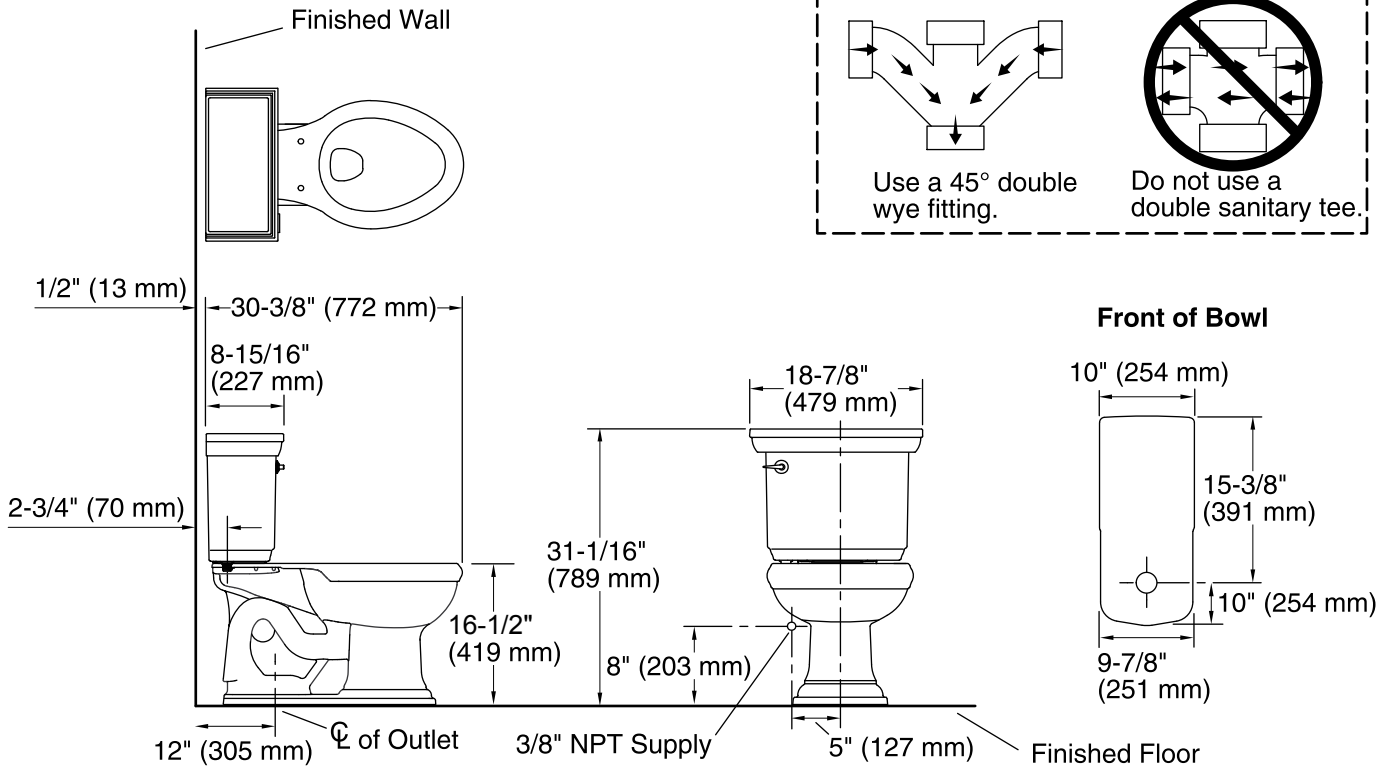

### Features

- Vitreous china.
- Two-piece toilet.
- Comfort Height® Elongated bowl.
- AquaPiston® flushing system.
- Includes left-hand polished chrome trip lever.
- 1.28 gpf (4.8 lpf).
- 2-1/8" (54 mm) fully glazed trapway.
- 12" (305 mm) rough-in.
- Less seat and supply.
- 11-3/4" (298 mm) x 9-1/2" (241 mm) water area.
- 30-3/8" (772 mm) x 18-7/8" (479 mm) x 31-1/16" (789 mm).
- Floor mount / Floor outlet.
- Insuliner® tank liner included.

## Technical Information

All product dimensions are nominal.

Toilet type:	Two-piece
Bowl shape:	Elongated front
Flush type:	AquaPiston
Trap passageway:	2-1/8" (54 mm)
Water Consumption	
Full:	1.28 gpf (4.8 lpf)
Water surface size:	11-3/4" x 9-1/2" (298 mm x 241 mm)
Rim to water surface:	6-1/8" (156 mm)
Rough-in:	12" (305 mm)
Seat-mounting holes:	5-1/2" (140 mm)